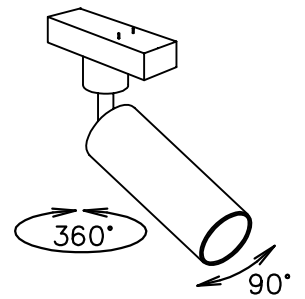

240321

220601

210325

FLOS

THE RUNNING MAGNET SPOT 120

architectural

On Board Dimmer

- 03.6285.14C BLACK 2700K 707lm
- 03.6285.40C WHITE 2700K 707lm
- 03.6284.14C BLACK 3000K 731lm
- 03.6284.40C WHITE 3000K 731lm