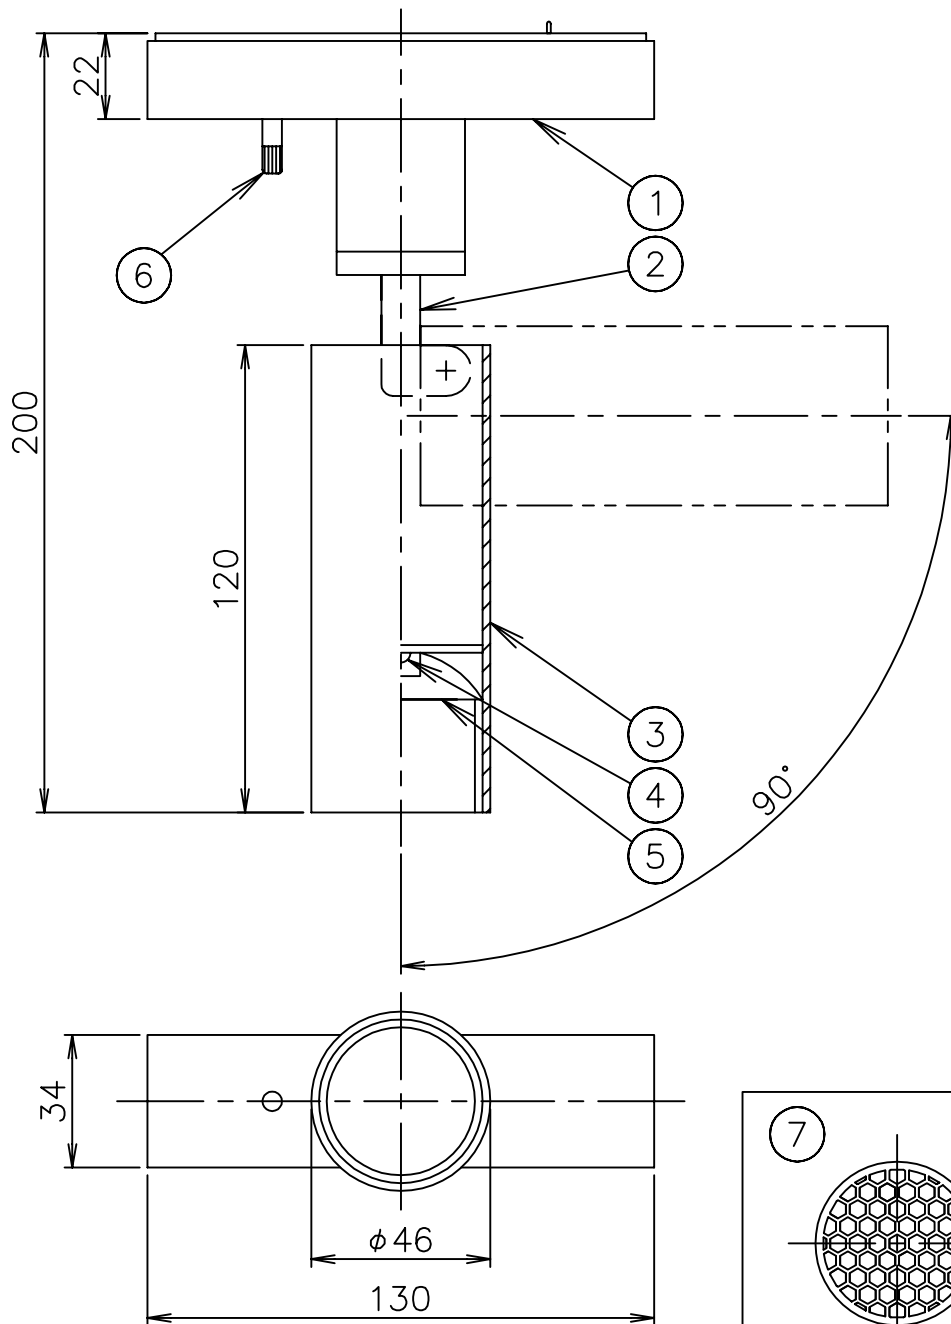

240321

220601

210325

FLOS

THE RUNNING MAGNET SPOT 120

architectural

On Board Dimmer

- 03.6285.14C BLACK 2700K 707lm
- 03.6285.40C WHITE 2700K 707lm
- 03.6284.14C BLACK 3000K 731lm
- 03.6284.40C WHITE 3000K 731lm