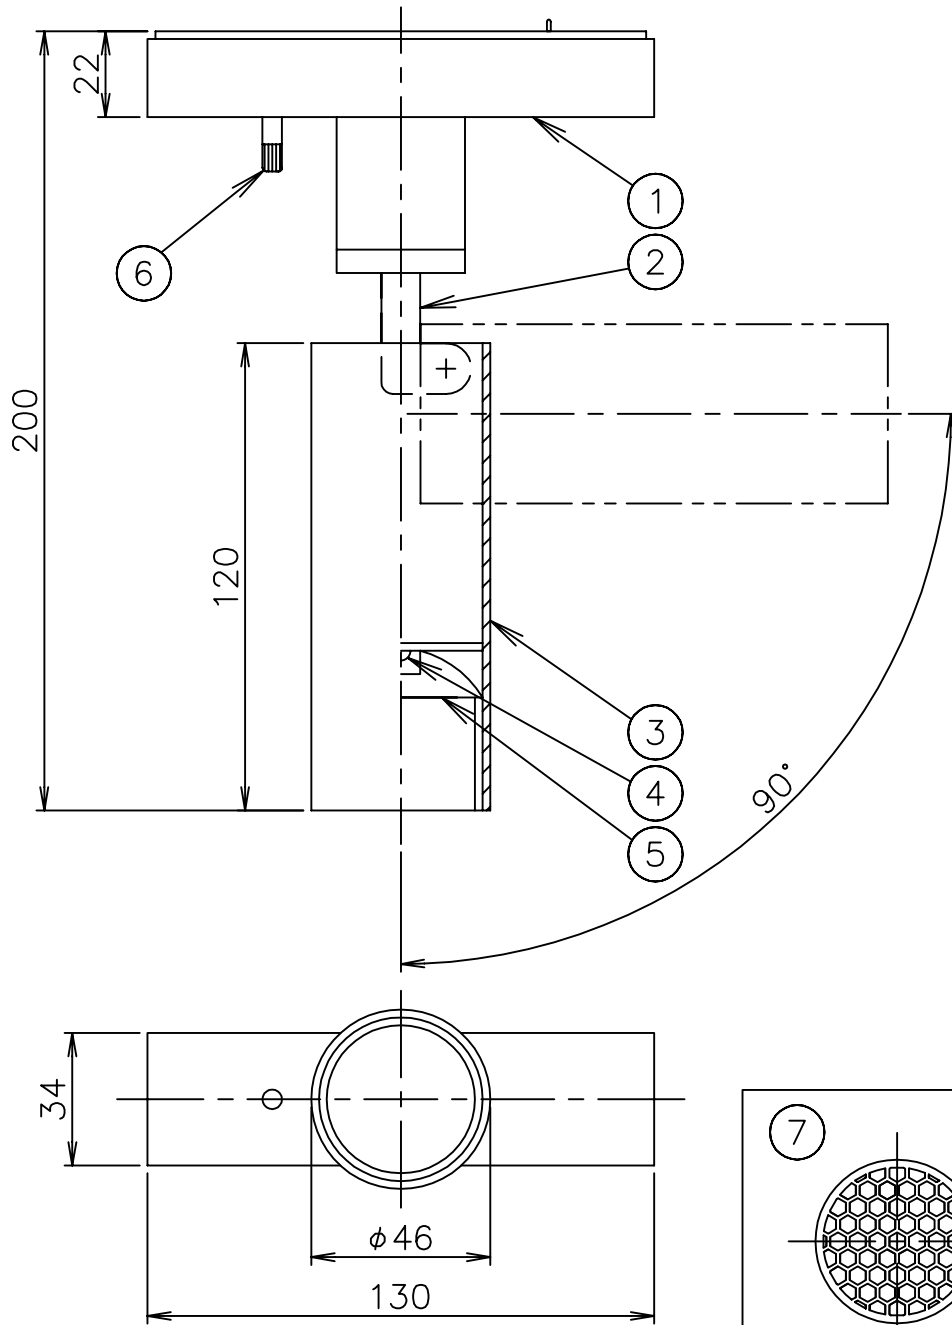

THE RUNNING MAGNET SPOT 120

architectural

240321

220601

210325

On Board Dimmer

- 03.6285.14C BLACK 2700K 707lm
- 03.6285.40C WHITE 2700K 707lm
- 03.6284.14C BLACK 3000K 731lm
- 03.6284.40C WHITE 3000K 731lm