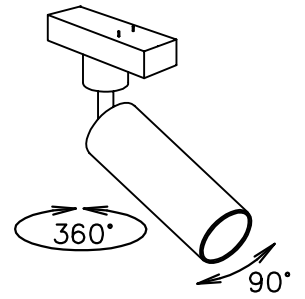

THE RUNNING MAGNET SPOT 120

architectural

240321

220601

210325

On Board Dimmer

- 03.6285.14C BLACK 2700K 707lm
- 03.6285.40C WHITE 2700K 707lm
- 03.6284.14C BLACK 3000K 731lm
- 03.6284.40C WHITE 3000K 731lm