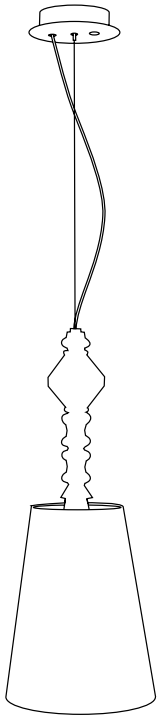

FOOT LAMP LARGE BELLE DE NUIT SPEC REQUEST 1L

LLADRÓ

HANDMADE PORCELAIN
Spain

Ref	QTY	Finish	Material	Description	Measures	Ref	QTY	Finish	Material	Description	Measures
5	1	Various	Porcelain	Part 5	90x205 mm - 3 1/2" x 8 1/4"	39	1	White	Plastic	Plug	22x62 mm - 1" x 2 1/2"
9	2	Various	Porcelain	Part 9	89x96 mm - 3 1/2" x 3 3/4"	41	1	Various	Textile	Lampshade	500x320 mm - 20" x 12 3/4"
16	1	Various	Porcelain	Part 16	48x29 mm - 2" x 1 1/4"	42	1	Metal	Part 42	Foot / support / Short	1260x22 mm - 50 1/2" x 1"
17	6	Various	Porcelain	Part 17	46x28 mm - 1 3/4" x 1"	43	1	Metal	Metal	Stand disc	300x3 mm - 12" x 1/4"
36	1	Various	PVC	Socket	65x56 mm - 2 1/2" x 2 1/4"	44	1	Metal	Metal	Stand	35x520 mm - 1 1/2" x 20 3/4"
37	1	White	Metal	Ring	25x55 mm - 1" x 2 1/4"	45	1	Black	Felt	Protector	240x20 mm - 9 1/2" x 3/4"
38	1	Various	Metal	Switch string	113x16 mm - 4 1/2" x 3/4"	57	1	Translucent	PVC	Plug	67x26 mm - 2 3/4" x 1"

Lithophane lamp
300 (max) x Ø 11 cm
Weight: 8,3 kg

Floor lamp I
230 (max) x Ø 23 cm
Weight: 1,2 kg

Floor lamp II
230 (max) x Ø 23 cm
Weight: 1,75 kg

Wall lamp
36 x 29 x 16 cm

Floor I lamp
181 x Ø 32 cm

Floor II lamp
181 x Ø 32 cm

Table lamp big
55 x Ø 20 cm

Table lamp little
28 x Ø 9 cm