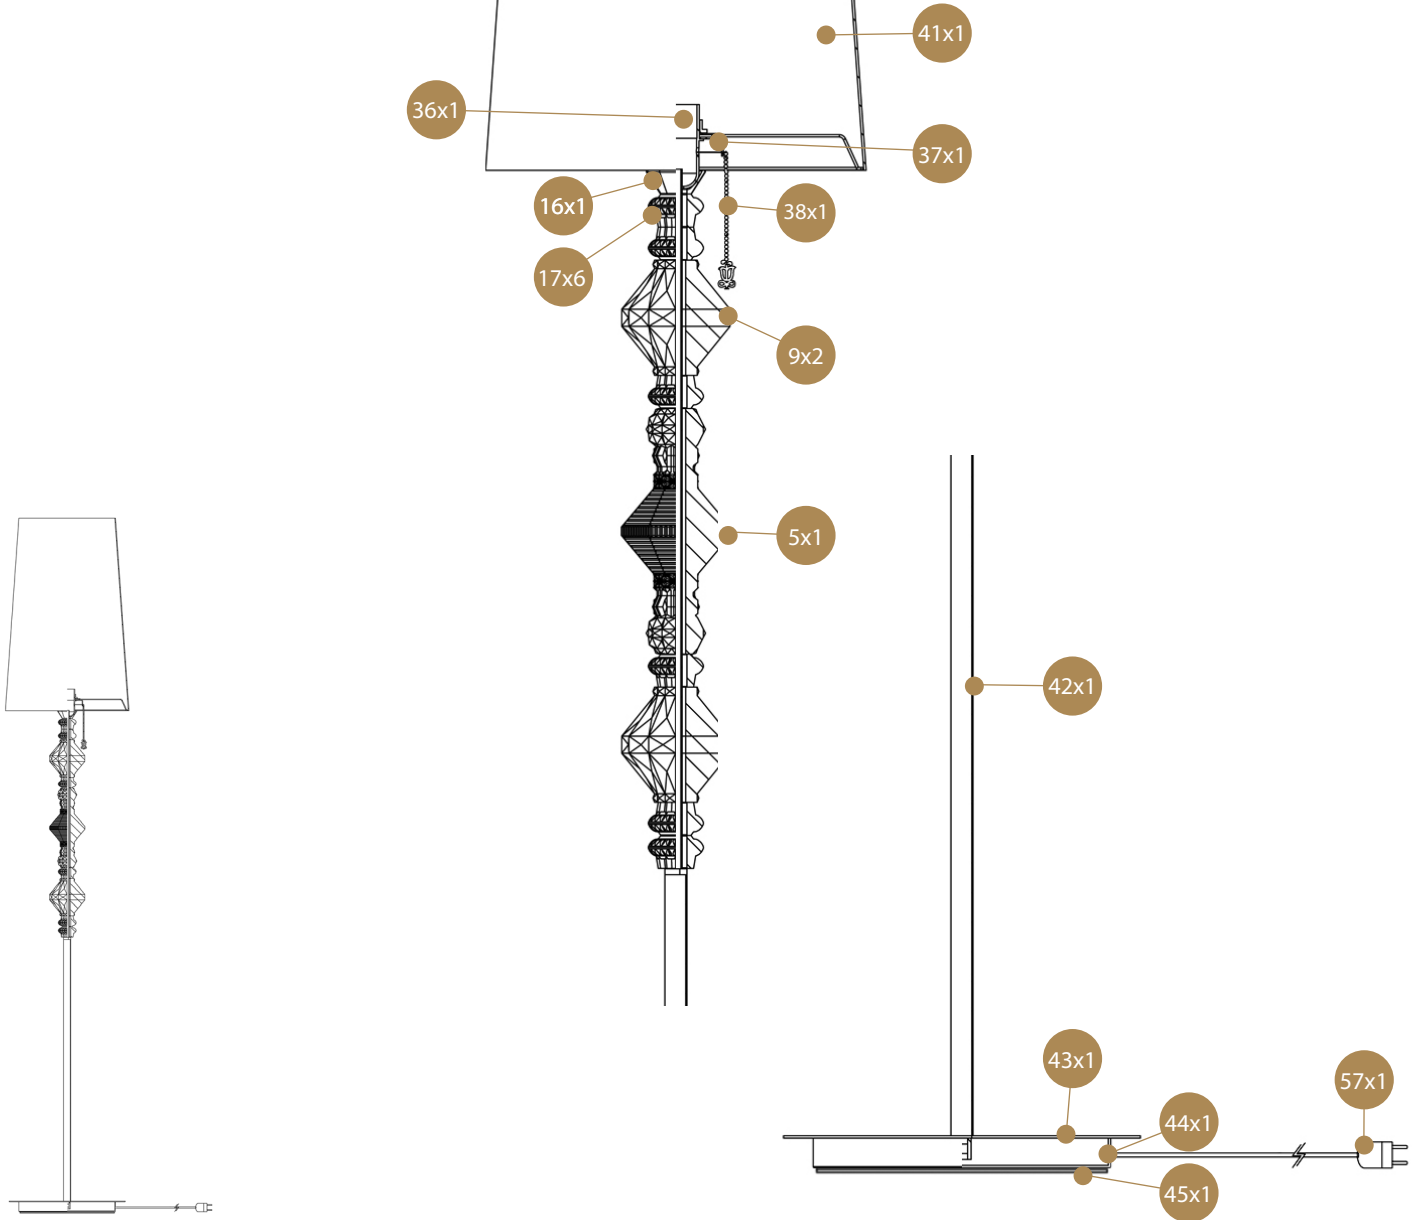

FOOT LAMP LARGE BELLE DE NUIT SPEC REQUEST 1L

LLADRÓ

HANDMADE PORCELAIN
Spain

Ref	QTY	Finish	Material	Description	Measures	Ref	QTY	Finish	Material	Description	Measures
5	1	Various	Porcelain	Part 5	90x205 mm - 3 1/2" x 8 1/4"	39	1	White	Plastic	Plug	22x62 mm - 1" x 2 1/2"
9	2	Various	Porcelain	Part 9	89x96 mm - 3 1/2" x 3 3/4"	41	1	Various	Textile	Lampshade	500x320 mm - 20" x 12 3/4"
16	1	Various	Porcelain	Part 16	48x29 mm - 2" x 1 1/4"	42	1	Metal	Part 42	Foot / support / Short	1260x22 mm - 50 1/2" x 1"
17	6	Various	Porcelain	Part 17	46x28 mm - 1 3/4" x 1"	43	1	Metal	Metal	Stand disc	300x3 mm - 12" x 1/4"
36	1	Various	PVC	Socket	65x56 mm - 2 1/2" x 2 1/4"	44	1	Metal	Metal	Stand	35x520 mm - 1 1/2" x 20 3/4"
37	1	White	Metal	Ring	25x55 mm - 1" x 2 1/4"	45	1	Black	Felt	Protector	240x20 mm - 9 1/2" x 3/4"
38	1	Various	Metal	Switch string	113x16 mm - 4 1/2" x 3/4"	57	1	Translucent	PVC	Plug	67x26 mm - 2 3/4" x 1"

Lithophane lamp
300 (max) x Ø 11 cm
Weight: 8,3 kg

Floor lamp I
230 (max) x Ø 23 cm
Weight: 1,2 kg

Floor lamp II
230 (max) x Ø 23 cm
Weight: 1,75 kg

Wall lamp
36 x 29 x 16 cm

Floor I lamp
181 x Ø 32 cm

Floor II lamp
181 x Ø 32 cm

Table lamp big
55 x Ø 20 cm

Table lamp little
28 x Ø 9 cm