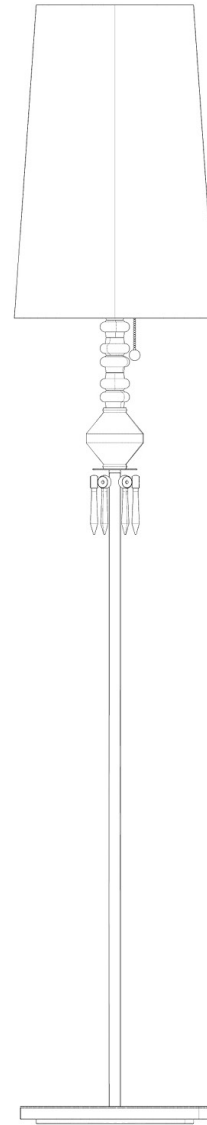

FOOT LAMP LARGE BELLE DE NUIT SPEC REQUEST 1L

LLADRÓ

HANDMADE PORCELAIN
Spain

Ref	QTY	Finish	Material	Description	Measures	Ref	QTY	Finish	Material	Description	Measures
5	1	Various	Porcelain	Part 5	90x205 mm - 3 1/2" x 8 1/4"	39	1	White	Plastic	Plug	22x62 mm - 1" x 2 1/2"
9	2	Various	Porcelain	Part 9	89x96 mm - 3 1/2" x 3 3/4"	41	1	Various	Textile	Lampshade	500x320 mm - 20" x 12 3/4"
16	1	Various	Porcelain	Part 16	48x29 mm - 2" x 1 1/4"	42	1	Metal	Part 42	Foot / support / Short	1260x22 mm - 50 1/2" x 1"
17	6	Various	Porcelain	Part 17	46x28 mm - 1 3/4" x 1"	43	1	Metal	Metal	Stand disc	300x3 mm - 12" x 1/4"
36	1	Various	PVC	Socket	65x56 mm - 2 1/2" x 2 1/4"	44	1	Metal	Metal	Stand	35x520 mm - 1 1/2" x 20 3/4"
37	1	White	Metal	Ring	25x55 mm - 1" x 2 1/4"	45	1	Black	Felt	Protector	240x20 mm - 9 1/2" x 3/4"
38	1	Various	Metal	Switch string	113x16 mm - 4 1/2" x 3/4"	57	1	Translucent	PVC	Plug	67x26 mm - 2 3/4" x 1"

Lithophane lamp
300 (max) x Ø 11 cm
Weight: 8,3 kg

Floor lamp I
230 (max) x Ø 23 cm
Weight: 1,2 kg

Floor lamp II
230 (max) x Ø 23 cm
Weight: 1,75 kg

Wall lamp
36 x 29 x 16 cm

Floor I lamp
181 x Ø 32 cm

Floor II lamp
181 x Ø 32 cm

Table lamp big
55 x Ø 20 cm

Table lamp little
28 x Ø 9 cm