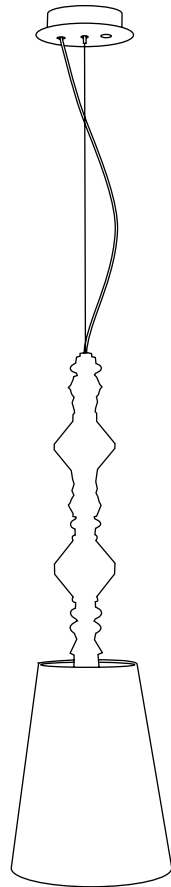

FOOT LAMP LARGE BELLE DE NUIT SPEC REQUEST 1L

LLADRÓ

HANDMADE PORCELAIN
Spain

Ref	QTY	Finish	Material	Description	Measures	Ref	QTY	Finish	Material	Description	Measures
5	1	Various	Porcelain	Part 5	90x205 mm - 3 1/2" x 8 1/4"	39	1	White	Plastic	Plug	22x62 mm - 1" x 2 1/2"
9	2	Various	Porcelain	Part 9	89x96 mm - 3 1/2" x 3 3/4"	41	1	Various	Textile	Lampshade	500x320 mm - 20" x 12 3/4"
16	1	Various	Porcelain	Part 16	48x29 mm - 2" x 1 1/4"	42	1	Metal	Part 42	Foot / support / Short	1260x22 mm - 50 1/2" x 1"
17	6	Various	Porcelain	Part 17	46x28 mm - 1 3/4" x 1"	43	1	Metal	Metal	Stand disc	300x3 mm - 12" x 1/4"
36	1	Various	PVC	Socket	65x56 mm - 2 1/2" x 2 1/4"	44	1	Metal	Metal	Stand	35x520 mm - 1 1/2" x 20 3/4"
37	1	White	Metal	Ring	25x55 mm - 1" x 2 1/4"	45	1	Black	Felt	Protector	240x20 mm - 9 1/2" x 3/4"
38	1	Various	Metal	Switch string	113x16 mm - 4 1/2" x 3/4"	57	1	Translucent	PVC	Plug	67x26 mm - 2 3/4" x 1"

Lithophane lamp
300 (max) x Ø 11 cm
Weight: 8,3 kg

Floor lamp I
230 (max) x Ø 23 cm
Weight: 1,2 kg

Floor lamp II
230 (max) x Ø 23 cm
Weight: 1,75 kg

Wall lamp
36 x 29 x 16 cm

Floor I lamp
181 x Ø 32 cm

Floor II lamp
181 x Ø 32 cm

Table lamp big
55 x Ø 20 cm

Table lamp little
28 x Ø 9 cm