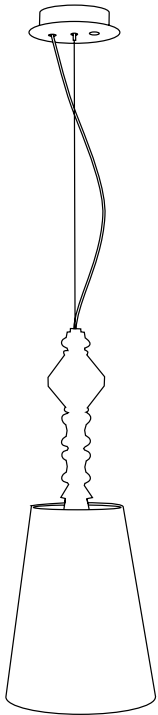

FOOT LAMP LARGE BELLE DE NUIT SPEC REQUEST 1L

LLADRÓ

HANDMADE PORCELAIN
Spain

Ref	QTY	Finish	Material	Description	Measures	Ref	QTY	Finish	Material	Description	Measures
5	1	Various	Porcelain	Part 5	90x205 mm - 3 1/2" x 8 1/4"	39	1	White	Plastic	Plug	22x62 mm - 1" x 2 1/2"
9	2	Various	Porcelain	Part 9	89x96 mm - 3 1/2" x 3 3/4"	41	1	Various	Textile	Lampshade	500x320 mm - 20" x 12 3/4"
16	1	Various	Porcelain	Part 16	48x29 mm - 2" x 1 1/4"	42	1	Metal	Part 42	Foot / support / Short	1260x22 mm - 50 1/2" x 1"
17	6	Various	Porcelain	Part 17	46x28 mm - 1 3/4" x 1"	43	1	Metal	Metal	Stand disc	300x3 mm - 12" x 1/4"
36	1	Various	PVC	Socket	65x56 mm - 2 1/2" x 2 1/4"	44	1	Metal	Metal	Stand	35x520 mm - 1 1/2" x 20 3/4"
37	1	White	Metal	Ring	25x55 mm - 1" x 2 1/4"	45	1	Black	Felt	Protector	240x20 mm - 9 1/2" x 3/4"
38	1	Various	Metal	Switch string	113x16 mm - 4 1/2" x 3/4"	57	1	Translucent	PVC	Plug	67x26 mm - 2 3/4" x 1"

Lithophane lamp
300 (max) x Ø 11 cm
Weight: 8,3 kg

Floor lamp I
230 (max) x Ø 23 cm
Weight: 1,2 kg

Floor lamp II
230 (max) x Ø 23 cm
Weight: 1,75 kg

Wall lamp
36 x 29 x 16 cm

Floor I lamp
181 x Ø 32 cm

Floor II lamp
181 x Ø 32 cm

Table lamp big
55 x Ø 20 cm

Table lamp little
28 x Ø 9 cm