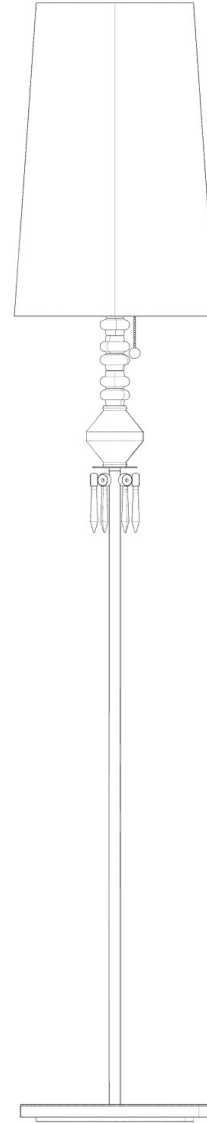

Lithophane lamp
300 (max) x Ø 11 cm
Weight: 8,3 kg

Floor lamp I
230 (max) x Ø 23 cm
Weight: 1,2 kg

Floor lamp II
230 (max) x Ø 23 cm
Weight: 1,75 kg

Wall lamp
36 x 29 x 16 cm

Floor I lamp
181 x Ø 32 cm

Floor II lamp
181 x Ø 32 cm

Table lamp big
55 x Ø 20 cm

Table lamp little
28 x Ø 9 cm