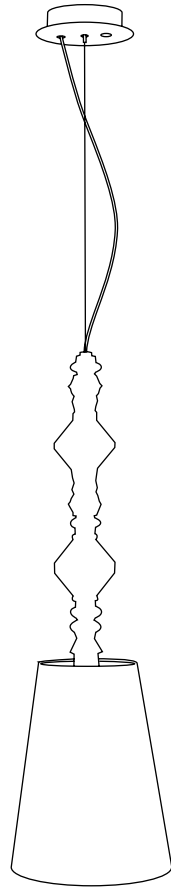

Lithophane lamp
300 (max) x Ø 11 cm
Weight: 8,3 kg

Floor lamp I
230 (max) x Ø 23 cm
Weight: 1,2 kg

Floor lamp II
230 (max) x Ø 23 cm
Weight: 1,75 kg

Wall lamp
36 x 29 x 16 cm

Floor I lamp
181 x Ø 32 cm

Floor II lamp
181 x Ø 32 cm

Table lamp big
55 x Ø 20 cm

Table lamp little
28 x Ø 9 cm