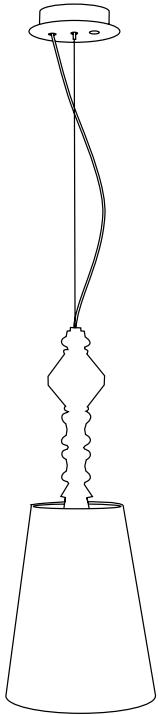

Lithophane lamp
300 (max) x Ø 11 cm
Weight: 8,3 kg

Floor lamp I
230 (max) x Ø 23 cm
Weight: 1,2 kg

Floor lamp II
230 (max) x Ø 23 cm
Weight: 1,75 kg

Wall lamp
36 x 29 x 16 cm

Floor I lamp
181 x Ø 32 cm

Floor II lamp
181 x Ø 32 cm

Table lamp big
55 x Ø 20 cm

Table lamp little
28 x Ø 9 cm