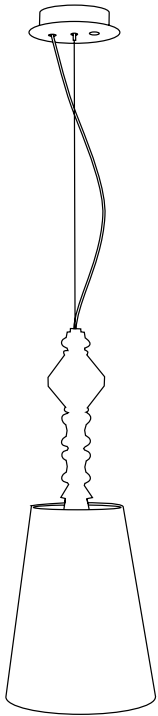

# TABLE LAMP SHADE BELLE DE NUIT SPEC REQUEST 1L

## LLADRÓ

HANDMADE PORCELAIN  
Spain

Ref	QTY	Finish	Material	Description	Measures	Ref	QTY	Finish	Material	Description	Measures
5	1	Various	Porcelain	Part 5	90x205 mm - 3 1/2" x 8 1/4"	35	1	Various	Textile	Lampshade	260x200 mm - 10 1/2" x 8"
6	1	Various	Porcelain	Part 6	170x45 mm - 6 3/4" x 1 3/4"	36	1	Various	PVC	Socket	65x56 mm - 2 1/2" x 2 1/4"
16	1	Various	Porcelain	G9 Lampholder	48x29 mm - 2" x 1 1/4"	37	1	White	Metal	Ring	25x55 mm - 1" x 2 1/4"
17	1	Various	Porcelain	Part 17	46x28 mm - 1 3/4" x 1"	38	1	Various	Metal	Switch string	113x16 mm - 4 1/2" x 3/4"
32	1	Translucent	PVC	Plug	67x26 mm - 2 3/4" x 1"	40	1	Various	Metal	Stand / Foot disc	140x8 mm - 5 1/2" x 1/4"

**Lithophane lamp**  
300 (max) x Ø 11 cm  
Weight: 8,3 kg

**Floor lamp I**  
230 (max) x Ø 23 cm  
Weight: 1,2 kg

**Floor lamp II**  
230 (max) x Ø 23 cm  
Weight: 1,75 kg

**Wall lamp**  
36 x 29 x 16 cm

**Floor I lamp**  
181 x Ø 32 cm

**Floor II lamp**  
181 x Ø 32 cm

**Table lamp big**  
55 x Ø 20 cm

**Table lamp little**  
28 x Ø 9 cm