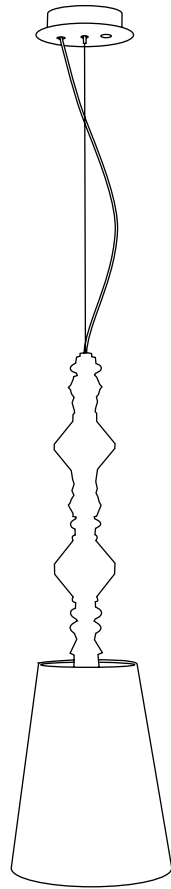

# TABLE LAMP SHADE BELLE DE NUIT SPEC REQUEST 1L

## LLADRÓ

HANDMADE PORCELAIN  
Spain

Ref	QTY	Finish	Material	Description	Measures	Ref	QTY	Finish	Material	Description	Measures
5	1	Various	Porcelain	Part 5	90x205 mm - 3 1/2" x 8 1/4"	35	1	Various	Textile	Lampshade	260x200 mm - 10 1/2" x 8"
6	1	Various	Porcelain	Part 6	170x45 mm - 6 3/4" x 1 3/4"	36	1	Various	PVC	Socket	65x56 mm - 2 1/2" x 2 1/4"
16	1	Various	Porcelain	G9 Lampholder	48x29 mm - 2" x 1 1/4"	37	1	White	Metal	Ring	25x55 mm - 1" x 2 1/4"
17	1	Various	Porcelain	Part 17	46x28 mm - 1 3/4" x 1"	38	1	Various	Metal	Switch string	113x16 mm - 4 1/2" x 3/4"
32	1	Translucent	PVC	Plug	67x26 mm - 2 3/4" x 1"	40	1	Various	Metal	Stand / Foot disc	140x8 mm - 5 1/2" x 1/4"

**Lithophane lamp**  
300 (max) x Ø 11 cm  
Weight: 8,3 kg

**Floor lamp I**  
230 (max) x Ø 23 cm  
Weight: 1,2 kg

**Floor lamp II**  
230 (max) x Ø 23 cm  
Weight: 1,75 kg

**Wall lamp**  
36 x 29 x 16 cm

**Floor I lamp**  
181 x Ø 32 cm

**Floor II lamp**  
181 x Ø 32 cm

**Table lamp big**  
55 x Ø 20 cm

**Table lamp little**  
28 x Ø 9 cm