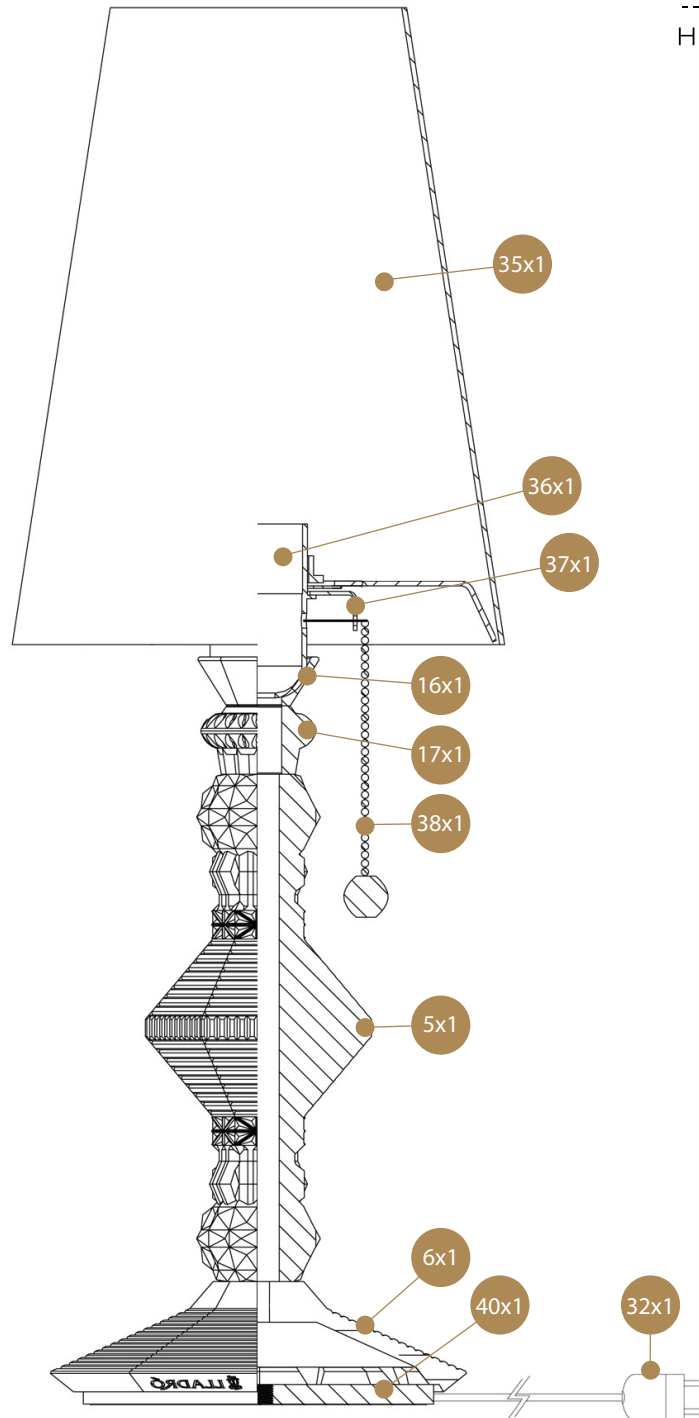

# TABLE LAMP SHADE BELLE DE NUIT SPEC REQUEST 1L

## LLADRÓ

HANDMADE PORCELAIN  
Spain

Ref	QTY	Finish	Material	Description	Measures	Ref	QTY	Finish	Material	Description	Measures
5	1	Various	Porcelain	Part 5	90x205 mm - 3 1/2" x 8 1/4"	35	1	Various	Textile	Lampshade	260x200 mm - 10 1/2" x 8"
6	1	Various	Porcelain	Part 6	170x45 mm - 6 3/4" x 1 3/4"	36	1	Various	PVC	Socket	65x56 mm - 2 1/2" x 2 1/4"
16	1	Various	Porcelain	G9 Lampholder	48x29 mm - 2" x 1 1/4"	37	1	White	Metal	Ring	25x55 mm - 1" x 2 1/4"
17	1	Various	Porcelain	Part 17	46x28 mm - 1 3/4" x 1"	38	1	Various	Metal	Switch string	113x16 mm - 4 1/2" x 3/4"
32	1	Translucent	PVC	Plug	67x26 mm - 2 3/4" x 1"	40	1	Various	Metal	Stand / Foot disc	140x8 mm - 5 1/2" x 1/4"

**Lithophane lamp**  
300 (max) x Ø 11 cm  
Weight: 8,3 kg

**Floor lamp I**  
230 (max) x Ø 23 cm  
Weight: 1,2 kg

**Floor lamp II**  
230 (max) x Ø 23 cm  
Weight: 1,75 kg

**Wall lamp**  
36 x 29 x 16 cm

**Floor I lamp**  
181 x Ø 32 cm

**Floor II lamp**  
181 x Ø 32 cm

**Table lamp big**  
55 x Ø 20 cm

**Table lamp little**  
28 x Ø 9 cm