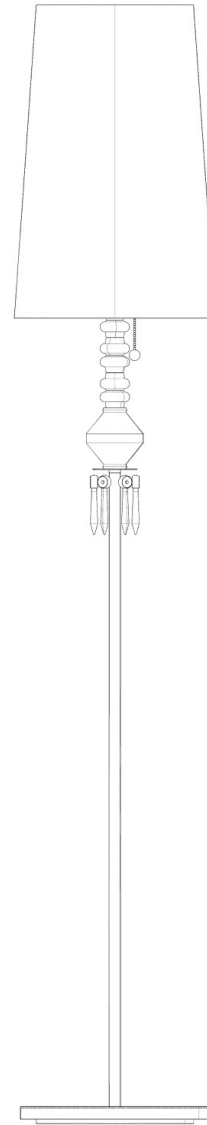

# TABLE LAMP SHADE BELLE DE NUIT SPEC REQUEST 1L

## LLADRÓ

HANDMADE PORCELAIN  
Spain

Ref	QTY	Finish	Material	Description	Measures	Ref	QTY	Finish	Material	Description	Measures
5	1	Various	Porcelain	Part 5	90x205 mm - 3 1/2" x 8 1/4"	35	1	Various	Textile	Lampshade	260x200 mm - 10 1/2" x 8"
6	1	Various	Porcelain	Part 6	170x45 mm - 6 3/4" x 1 3/4"	36	1	Various	PVC	Socket	65x56 mm - 2 1/2" x 2 1/4"
16	1	Various	Porcelain	G9 Lampholder	48x29 mm - 2" x 1 1/4"	37	1	White	Metal	Ring	25x55 mm - 1" x 2 1/4"
17	1	Various	Porcelain	Part 17	46x28 mm - 1 3/4" x 1"	38	1	Various	Metal	Switch string	113x16 mm - 4 1/2" x 3/4"
32	1	Translucent	PVC	Plug	67x26 mm - 2 3/4" x 1"	40	1	Various	Metal	Stand / Foot disc	140x8 mm - 5 1/2" x 1/4"

**Lithophane lamp**  
300 (max) x Ø 11 cm  
Weight: 8,3 kg

**Floor lamp I**  
230 (max) x Ø 23 cm  
Weight: 1,2 kg

**Floor lamp II**  
230 (max) x Ø 23 cm  
Weight: 1,75 kg

**Wall lamp**  
36 x 29 x 16 cm

**Floor I lamp**  
181 x Ø 32 cm

**Floor II lamp**  
181 x Ø 32 cm

**Table lamp big**  
55 x Ø 20 cm

**Table lamp little**  
28 x Ø 9 cm