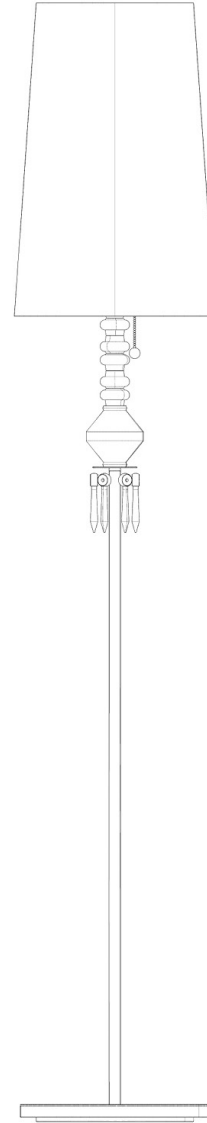

# FOOT LAMP LARGE BELLE DE NUIT SPEC REQUEST 1L

## LLADRÓ

HANDMADE PORCELAIN  
Spain

Ref	QTY	Finish	Material	Description	Measures	Ref	QTY	Finish	Material	Description	Measures
5	1	Various	Porcelain	Part 5	90x205 mm - 3 1/2" x 8 1/4"	39	1	White	Plastic	Plug	22x62 mm - 1" x 2 1/2"
9	2	Various	Porcelain	Part 9	89x96 mm - 3 1/2" x 3 3/4"	41	1	Various	Textile	Lampshade	500x320 mm - 20" x 12 3/4"
16	1	Various	Porcelain	Part 16	48x29 mm - 2" x 1 1/4"	42	1	Metal	Part 42	Foot / support / Short	1260x22 mm - 50 1/2" x 1"
17	6	Various	Porcelain	Part 17	46x28 mm - 1 3/4" x 1"	43	1	Metal	Metal	Stand disc	300x3 mm - 12" x 1/4"
36	1	Various	PVC	Socket	65x56 mm - 2 1/2" x 2 1/4"	44	1	Metal	Metal	Stand	35x520 mm - 1 1/2" x 20 3/4"
37	1	White	Metal	Ring	25x55 mm - 1" x 2 1/4"	45	1	Black	Felt	Protector	240x20 mm - 9 1/2" x 3/4"
38	1	Various	Metal	Switch string	113x16 mm - 4 1/2" x 3/4"	57	1	Translucent	PVC	Plug	67x26 mm - 2 3/4" x 1"

**Lithophane lamp**  
300 (max) x Ø 11 cm  
Weight: 8,3 kg

**Floor lamp I**  
230 (max) x Ø 23 cm  
Weight: 1,2 kg

**Floor lamp II**  
230 (max) x Ø 23 cm  
Weight: 1,75 kg

**Wall lamp**  
36 x 29 x 16 cm

**Floor I lamp**  
181 x Ø 32 cm

**Floor II lamp**  
181 x Ø 32 cm

**Table lamp big**  
55 x Ø 20 cm

**Table lamp little**  
28 x Ø 9 cm