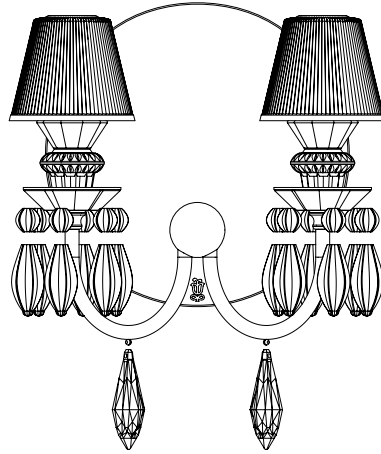

# FOOT LAMP LARGE BELLE DE NUIT SPEC REQUEST 1L

## LLADRÓ

HANDMADE PORCELAIN  
Spain

Ref	QTY	Finish	Material	Description	Measures	Ref	QTY	Finish	Material	Description	Measures
5	1	Various	Porcelain	Part 5	90x205 mm - 3 1/2" x 8 1/4"	39	1	White	Plastic	Plug	22x62 mm - 1" x 2 1/2"
9	2	Various	Porcelain	Part 9	89x96 mm - 3 1/2" x 3 3/4"	41	1	Various	Textile	Lampshade	500x320 mm - 20" x 12 3/4"
16	1	Various	Porcelain	Part 16	48x29 mm - 2" x 1 1/4"	42	1	Metal	Part 42	Foot / support / Short	1260x22 mm - 50 1/2" x 1"
17	6	Various	Porcelain	Part 17	46x28 mm - 1 3/4" x 1"	43	1	Metal	Metal	Stand disc	300x3 mm - 12" x 1/4"
36	1	Various	PVC	Socket	65x56 mm - 2 1/2" x 2 1/4"	44	1	Metal	Metal	Stand	35x520 mm - 1 1/2" x 20 3/4"
37	1	White	Metal	Ring	25x55 mm - 1" x 2 1/4"	45	1	Black	Felt	Protector	240x20 mm - 9 1/2" x 3/4"
38	1	Various	Metal	Switch string	113x16 mm - 4 1/2" x 3/4"	57	1	Translucent	PVC	Plug	67x26 mm - 2 3/4" x 1"

**Lithophane lamp**  
300 (max) x Ø 11 cm  
Weight: 8,3 kg

**Floor lamp I**  
230 (max) x Ø 23 cm  
Weight: 1,2 kg

**Floor lamp II**  
230 (max) x Ø 23 cm  
Weight: 1,75 kg

**Wall lamp**  
36 x 29 x 16 cm

**Floor I lamp**  
181 x Ø 32 cm

**Floor II lamp**  
181 x Ø 32 cm

**Table lamp big**  
55 x Ø 20 cm

**Table lamp little**  
28 x Ø 9 cm