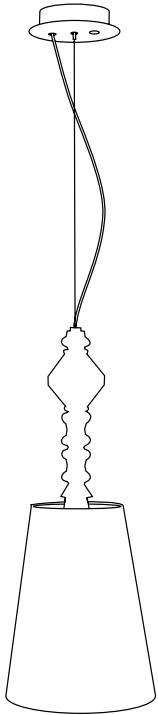

# FOOT LAMP LARGE BELLE DE NUIT SPEC REQUEST 1L

## LLADRÓ

HANDMADE PORCELAIN  
Spain

Ref	QTY	Finish	Material	Description	Measures	Ref	QTY	Finish	Material	Description	Measures
5	1	Various	Porcelain	Part 5	90x205 mm - 3 1/2" x 8 1/4"	39	1	White	Plastic	Plug	22x62 mm - 1" x 2 1/2"
9	2	Various	Porcelain	Part 9	89x96 mm - 3 1/2" x 3 3/4"	41	1	Various	Textile	Lampshade	500x320 mm - 20" x 12 3/4"
16	1	Various	Porcelain	Part 16	48x29 mm - 2" x 1 1/4"	42	1	Metal	Part 42	Foot / support / Short	1260x22 mm - 50 1/2" x 1"
17	6	Various	Porcelain	Part 17	46x28 mm - 1 3/4" x 1"	43	1	Metal	Metal	Stand disc	300x3 mm - 12" x 1/4"
36	1	Various	PVC	Socket	65x56 mm - 2 1/2" x 2 1/4"	44	1	Metal	Metal	Stand	35x520 mm - 1 1/2" x 20 3/4"
37	1	White	Metal	Ring	25x55 mm - 1" x 2 1/4"	45	1	Black	Felt	Protector	240x20 mm - 9 1/2" x 3/4"
38	1	Various	Metal	Switch string	113x16 mm - 4 1/2" x 3/4"	57	1	Translucent	PVC	Plug	67x26 mm - 2 3/4" x 1"

**Lithophane lamp**  
300 (max) x Ø 11 cm  
Weight: 8,3 kg

**Floor lamp I**  
230 (max) x Ø 23 cm  
Weight: 1,2 kg

**Floor lamp II**  
230 (max) x Ø 23 cm  
Weight: 1,75 kg

**Wall lamp**  
36 x 29 x 16 cm

**Floor I lamp**  
181 x Ø 32 cm

**Floor II lamp**  
181 x Ø 32 cm

**Table lamp big**  
55 x Ø 20 cm

**Table lamp little**  
28 x Ø 9 cm