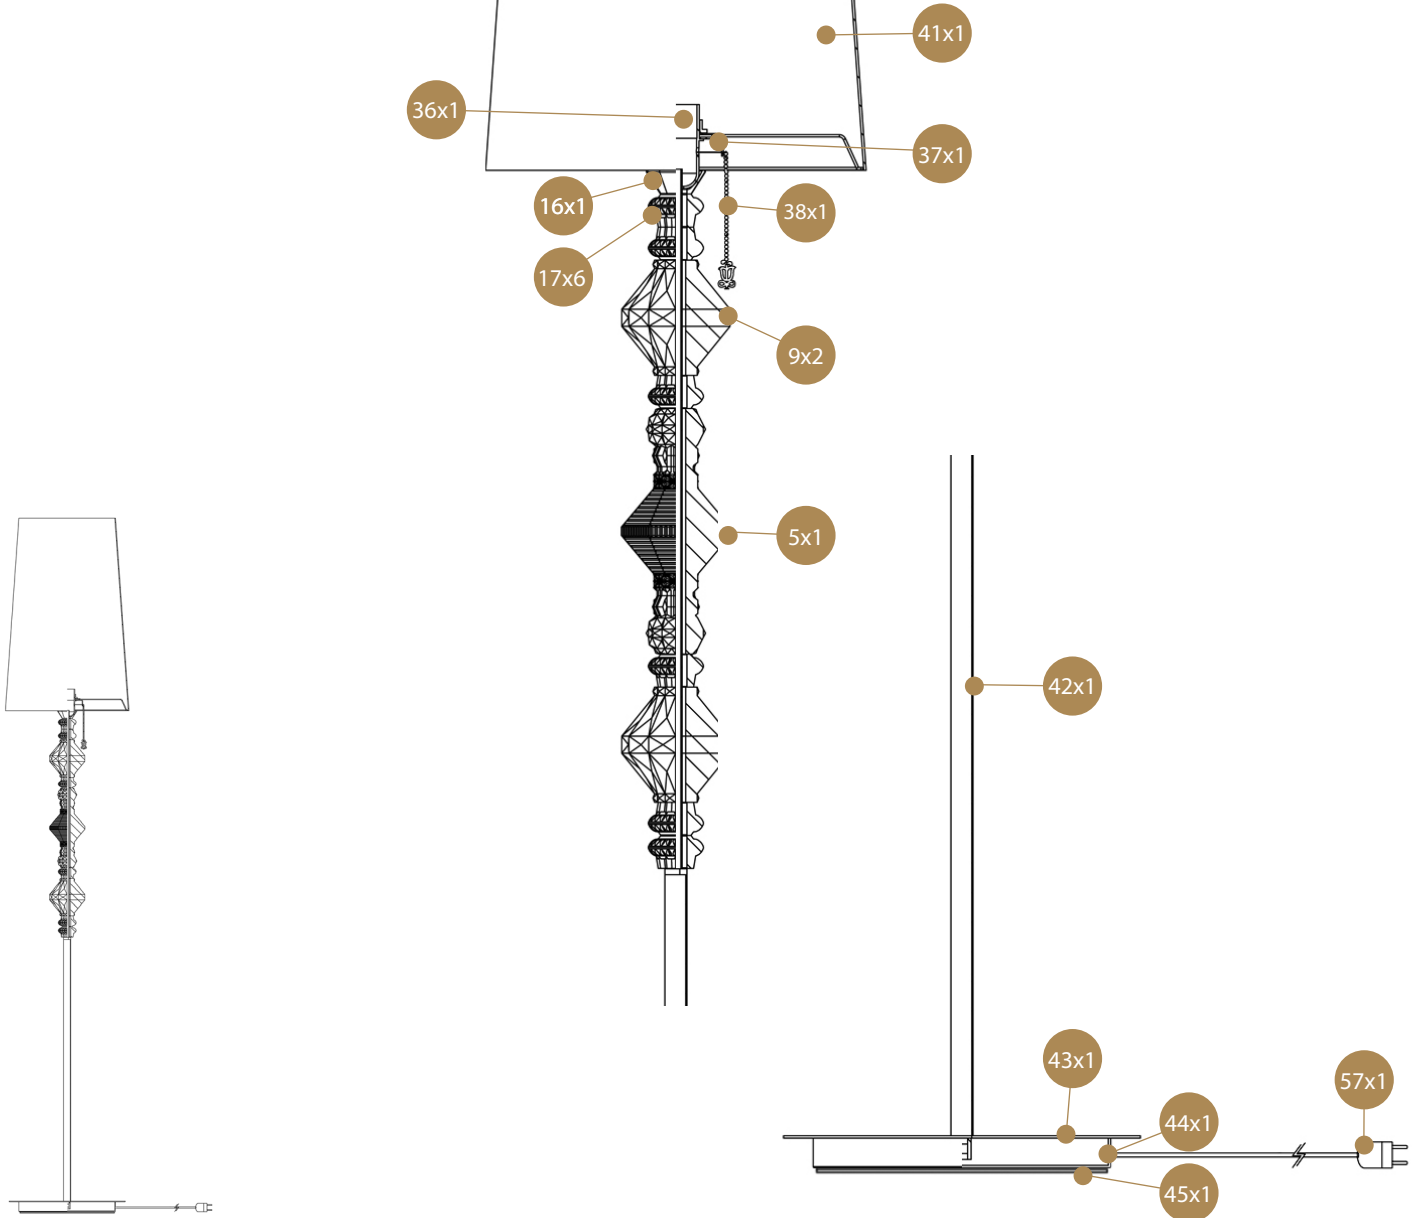

# FOOT LAMP LARGE BELLE DE NUIT SPEC REQUEST 1L

## LLADRÓ

HANDMADE PORCELAIN  
Spain

Ref	QTY	Finish	Material	Description	Measures	Ref	QTY	Finish	Material	Description	Measures
5	1	Various	Porcelain	Part 5	90x205 mm - 3 1/2" x 8 1/4"	39	1	White	Plastic	Plug	22x62 mm - 1" x 2 1/2"
9	2	Various	Porcelain	Part 9	89x96 mm - 3 1/2" x 3 3/4"	41	1	Various	Textile	Lampshade	500x320 mm - 20" x 12 3/4"
16	1	Various	Porcelain	Part 16	48x29 mm - 2" x 1 1/4"	42	1	Metal	Part 42	Foot / support / Short	1260x22 mm - 50 1/2" x 1"
17	6	Various	Porcelain	Part 17	46x28 mm - 1 3/4" x 1"	43	1	Metal	Metal	Stand disc	300x3 mm - 12" x 1/4"
36	1	Various	PVC	Socket	65x56 mm - 2 1/2" x 2 1/4"	44	1	Metal	Metal	Stand	35x520 mm - 1 1/2" x 20 3/4"
37	1	White	Metal	Ring	25x55 mm - 1" x 2 1/4"	45	1	Black	Felt	Protector	240x20 mm - 9 1/2" x 3/4"
38	1	Various	Metal	Switch string	113x16 mm - 4 1/2" x 3/4"	57	1	Translucent	PVC	Plug	67x26 mm - 2 3/4" x 1"

**Lithophane lamp**  
300 (max) x Ø 11 cm  
Weight: 8,3 kg

**Floor lamp I**  
230 (max) x Ø 23 cm  
Weight: 1,2 kg

**Floor lamp II**  
230 (max) x Ø 23 cm  
Weight: 1,75 kg

**Wall lamp**  
36 x 29 x 16 cm

**Floor I lamp**  
181 x Ø 32 cm

**Floor II lamp**  
181 x Ø 32 cm

**Table lamp big**  
55 x Ø 20 cm

**Table lamp little**  
28 x Ø 9 cm