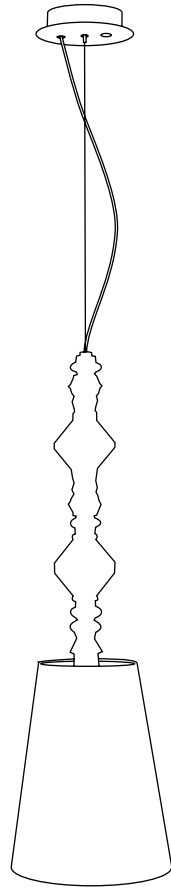

# FOOT LAMP LARGE BELLE DE NUIT SPEC REQUEST 1L

## LLADRÓ

HANDMADE PORCELAIN  
Spain

Ref	QTY	Finish	Material	Description	Measures	Ref	QTY	Finish	Material	Description	Measures
5	1	Various	Porcelain	Part 5	90x205 mm - 3 1/2" x 8 1/4"	39	1	White	Plastic	Plug	22x62 mm - 1" x 2 1/2"
9	2	Various	Porcelain	Part 9	89x96 mm - 3 1/2" x 3 3/4"	41	1	Various	Textile	Lampshade	500x320 mm - 20" x 12 3/4"
16	1	Various	Porcelain	Part 16	48x29 mm - 2" x 1 1/4"	42	1	Metal	Part 42	Foot / support / Short	1260x22 mm - 50 1/2" x 1"
17	6	Various	Porcelain	Part 17	46x28 mm - 1 3/4" x 1"	43	1	Metal	Metal	Stand disc	300x3 mm - 12" x 1/4"
36	1	Various	PVC	Socket	65x56 mm - 2 1/2" x 2 1/4"	44	1	Metal	Metal	Stand	35x520 mm - 1 1/2" x 20 3/4"
37	1	White	Metal	Ring	25x55 mm - 1" x 2 1/4"	45	1	Black	Felt	Protector	240x20 mm - 9 1/2" x 3/4"
38	1	Various	Metal	Switch string	113x16 mm - 4 1/2" x 3/4"	57	1	Translucent	PVC	Plug	67x26 mm - 2 3/4" x 1"

**Lithophane lamp**  
300 (max) x Ø 11 cm  
Weight: 8,3 kg

**Floor lamp I**  
230 (max) x Ø 23 cm  
Weight: 1,2 kg

**Floor lamp II**  
230 (max) x Ø 23 cm  
Weight: 1,75 kg

**Wall lamp**  
36 x 29 x 16 cm

**Floor I lamp**  
181 x Ø 32 cm

**Floor II lamp**  
181 x Ø 32 cm

**Table lamp big**  
55 x Ø 20 cm

**Table lamp little**  
28 x Ø 9 cm