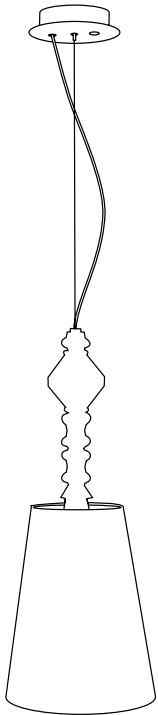

Lithophane lamp
300 (max) x Ø 11 cm
Weight: 8,3 kg

Floor lamp I
230 (max) x Ø 23 cm
Weight: 1,2 kg

Floor lamp II
230 (max) x Ø 23 cm
Weight: 1,75 kg

Wall lamp
36 x 29 x 16 cm

Floor I lamp
181 x Ø 32 cm

Floor II lamp
181 x Ø 32 cm

Table lamp big
55 x Ø 20 cm

Table lamp little
28 x Ø 9 cm