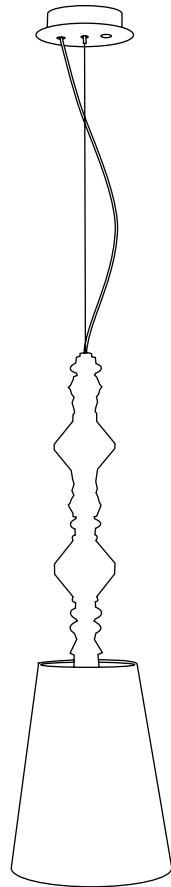

Lithophane lamp
300 (max) x Ø 11 cm
Weight: 8,3 kg

Floor lamp I
230 (max) x Ø 23 cm
Weight: 1,2 kg

Floor lamp II
230 (max) x Ø 23 cm
Weight: 1,75 kg

Wall lamp
36 x 29 x 16 cm

Floor I lamp
181 x Ø 32 cm

Floor II lamp
181 x Ø 32 cm

Table lamp big
55 x Ø 20 cm

Table lamp little
28 x Ø 9 cm