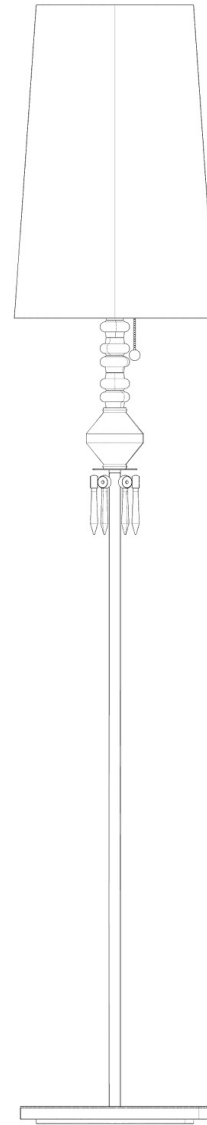

Lithophane lamp
300 (max) x Ø 11 cm
Weight: 8,3 kg

Floor lamp I
230 (max) x Ø 23 cm
Weight: 1,2 kg

Floor lamp II
230 (max) x Ø 23 cm
Weight: 1,75 kg

Wall lamp
36 x 29 x 16 cm

Floor I lamp
181 x Ø 32 cm

Floor II lamp
181 x Ø 32 cm

Table lamp big
55 x Ø 20 cm

Table lamp little
28 x Ø 9 cm