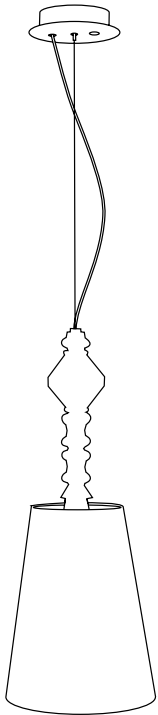

TABLE LAMP SHADE BELLE DE NUIT SPEC REQUEST 1L

LLADRÓ

HANDMADE PORCELAIN
Spain

Ref	QTY	Finish	Material	Description	Measures	Ref	QTY	Finish	Material	Description	Measures
5	1	Various	Porcelain	Part 5	90x205 mm - 3 1/2" x 8 1/4"	35	1	Various	Textile	Lampshade	260x200 mm - 10 1/2" x 8"
6	1	Various	Porcelain	Part 6	170x45 mm - 6 3/4" x 1 3/4"	36	1	Various	PVC	Socket	65x56 mm - 2 1/2" x 2 1/4"
16	1	Various	Porcelain	G9 Lampholder	48x29 mm - 2" x 1 1/4"	37	1	White	Metal	Ring	25x55 mm - 1" x 2 1/4"
17	1	Various	Porcelain	Part 17	46x28 mm - 1 3/4" x 1"	38	1	Various	Metal	Switch string	113x16 mm - 4 1/2" x 3/4"
32	1	Translucent	PVC	Plug	67x26 mm - 2 3/4" x 1"	40	1	Various	Metal	Stand / Foot disc	140x8 mm - 5 1/2" x 1/4"

Lithophane lamp
300 (max) x Ø 11 cm
Weight: 8,3 kg

Floor lamp I
230 (max) x Ø 23 cm
Weight: 1,2 kg

Floor lamp II
230 (max) x Ø 23 cm
Weight: 1,75 kg

Wall lamp
36 x 29 x 16 cm

Floor I lamp
181 x Ø 32 cm

Floor II lamp
181 x Ø 32 cm

Table lamp big
55 x Ø 20 cm

Table lamp little
28 x Ø 9 cm