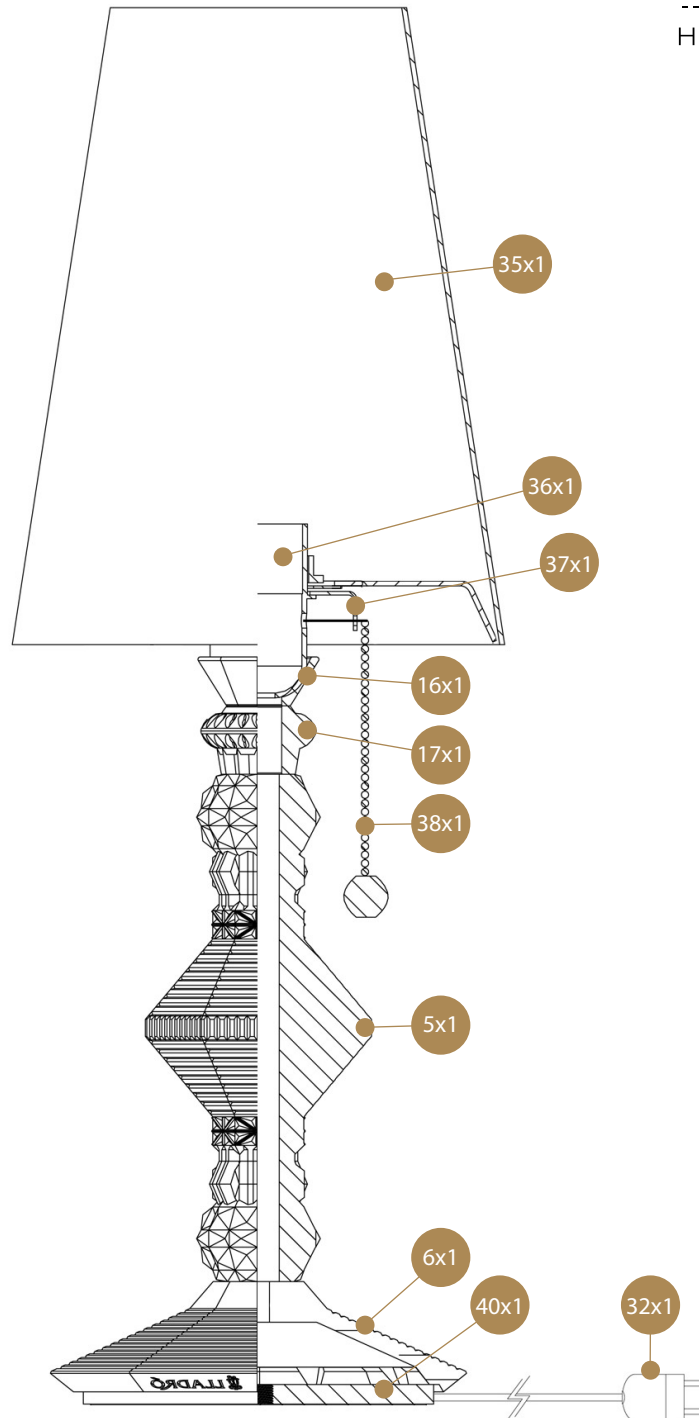

TABLE LAMP SHADE BELLE DE NUIT SPEC REQUEST 1L

LLADRÓ

HANDMADE PORCELAIN
Spain

Ref	QTY	Finish	Material	Description	Measures	Ref	QTY	Finish	Material	Description	Measures
5	1	Various	Porcelain	Part 5	90x205 mm - 3 1/2" x 8 1/4"	35	1	Various	Textile	Lampshade	260x200 mm - 10 1/2" x 8"
6	1	Various	Porcelain	Part 6	170x45 mm - 6 3/4" x 1 3/4"	36	1	Various	PVC	Socket	65x56 mm - 2 1/2" x 2 1/4"
16	1	Various	Porcelain	G9 Lampholder	48x29 mm - 2" x 1 1/4"	37	1	White	Metal	Ring	25x55 mm - 1" x 2 1/4"
17	1	Various	Porcelain	Part 17	46x28 mm - 1 3/4" x 1"	38	1	Various	Metal	Switch string	113x16 mm - 4 1/2" x 3/4"
32	1	Translucent	PVC	Plug	67x26 mm - 2 3/4" x 1"	40	1	Various	Metal	Stand / Foot disc	140x8 mm - 5 1/2" x 1/4"

Lithophane lamp
300 (max) x Ø 11 cm
Weight: 8,3 kg

Floor lamp I
230 (max) x Ø 23 cm
Weight: 1,2 kg

Floor lamp II
230 (max) x Ø 23 cm
Weight: 1,75 kg

Wall lamp
36 x 29 x 16 cm

Floor I lamp
181 x Ø 32 cm

Floor II lamp
181 x Ø 32 cm

Table lamp big
55 x Ø 20 cm

Table lamp little
28 x Ø 9 cm