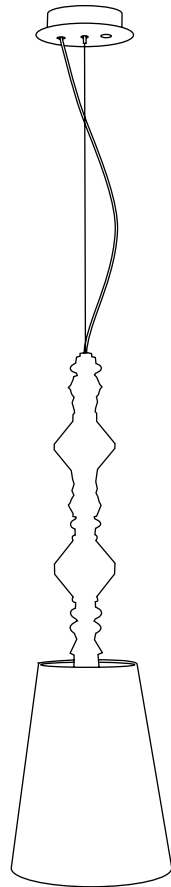

TABLE LAMP SHADE BELLE DE NUIT SPEC REQUEST 1L

LLADRÓ

HANDMADE PORCELAIN
Spain

Ref	QTY	Finish	Material	Description	Measures	Ref	QTY	Finish	Material	Description	Measures
5	1	Various	Porcelain	Part 5	90x205 mm - 3 1/2" x 8 1/4"	35	1	Various	Textile	Lampshade	260x200 mm - 10 1/2" x 8"
6	1	Various	Porcelain	Part 6	170x45 mm - 6 3/4" x 1 3/4"	36	1	Various	PVC	Socket	65x56 mm - 2 1/2" x 2 1/4"
16	1	Various	Porcelain	G9 Lampholder	48x29 mm - 2" x 1 1/4"	37	1	White	Metal	Ring	25x55 mm - 1" x 2 1/4"
17	1	Various	Porcelain	Part 17	46x28 mm - 1 3/4" x 1"	38	1	Various	Metal	Switch string	113x16 mm - 4 1/2" x 3/4"
32	1	Translucent	PVC	Plug	67x26 mm - 2 3/4" x 1"	40	1	Various	Metal	Stand / Foot disc	140x8 mm - 5 1/2" x 1/4"

Lithophane lamp
300 (max) x Ø 11 cm
Weight: 8,3 kg

Floor lamp I
230 (max) x Ø 23 cm
Weight: 1,2 kg

Floor lamp II
230 (max) x Ø 23 cm
Weight: 1,75 kg

Wall lamp
36 x 29 x 16 cm

Floor I lamp
181 x Ø 32 cm

Floor II lamp
181 x Ø 32 cm

Table lamp big
55 x Ø 20 cm

Table lamp little
28 x Ø 9 cm