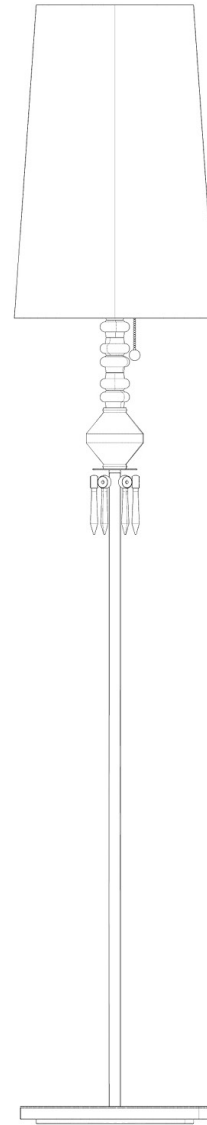

TABLE LAMP SHADE BELLE DE NUIT SPEC REQUEST 1L

LLADRÓ

HANDMADE PORCELAIN
Spain

Ref	QTY	Finish	Material	Description	Measures	Ref	QTY	Finish	Material	Description	Measures
5	1	Various	Porcelain	Part 5	90x205 mm - 3 1/2" x 8 1/4"	35	1	Various	Textile	Lampshade	260x200 mm - 10 1/2" x 8"
6	1	Various	Porcelain	Part 6	170x45 mm - 6 3/4" x 1 3/4"	36	1	Various	PVC	Socket	65x56 mm - 2 1/2" x 2 1/4"
16	1	Various	Porcelain	G9 Lampholder	48x29 mm - 2" x 1 1/4"	37	1	White	Metal	Ring	25x55 mm - 1" x 2 1/4"
17	1	Various	Porcelain	Part 17	46x28 mm - 1 3/4" x 1"	38	1	Various	Metal	Switch string	113x16 mm - 4 1/2" x 3/4"
32	1	Translucent	PVC	Plug	67x26 mm - 2 3/4" x 1"	40	1	Various	Metal	Stand / Foot disc	140x8 mm - 5 1/2" x 1/4"

Lithophane lamp
300 (max) x Ø 11 cm
Weight: 8,3 kg

Floor lamp I
230 (max) x Ø 23 cm
Weight: 1,2 kg

Floor lamp II
230 (max) x Ø 23 cm
Weight: 1,75 kg

Wall lamp
36 x 29 x 16 cm

Floor I lamp
181 x Ø 32 cm

Floor II lamp
181 x Ø 32 cm

Table lamp big
55 x Ø 20 cm

Table lamp little
28 x Ø 9 cm