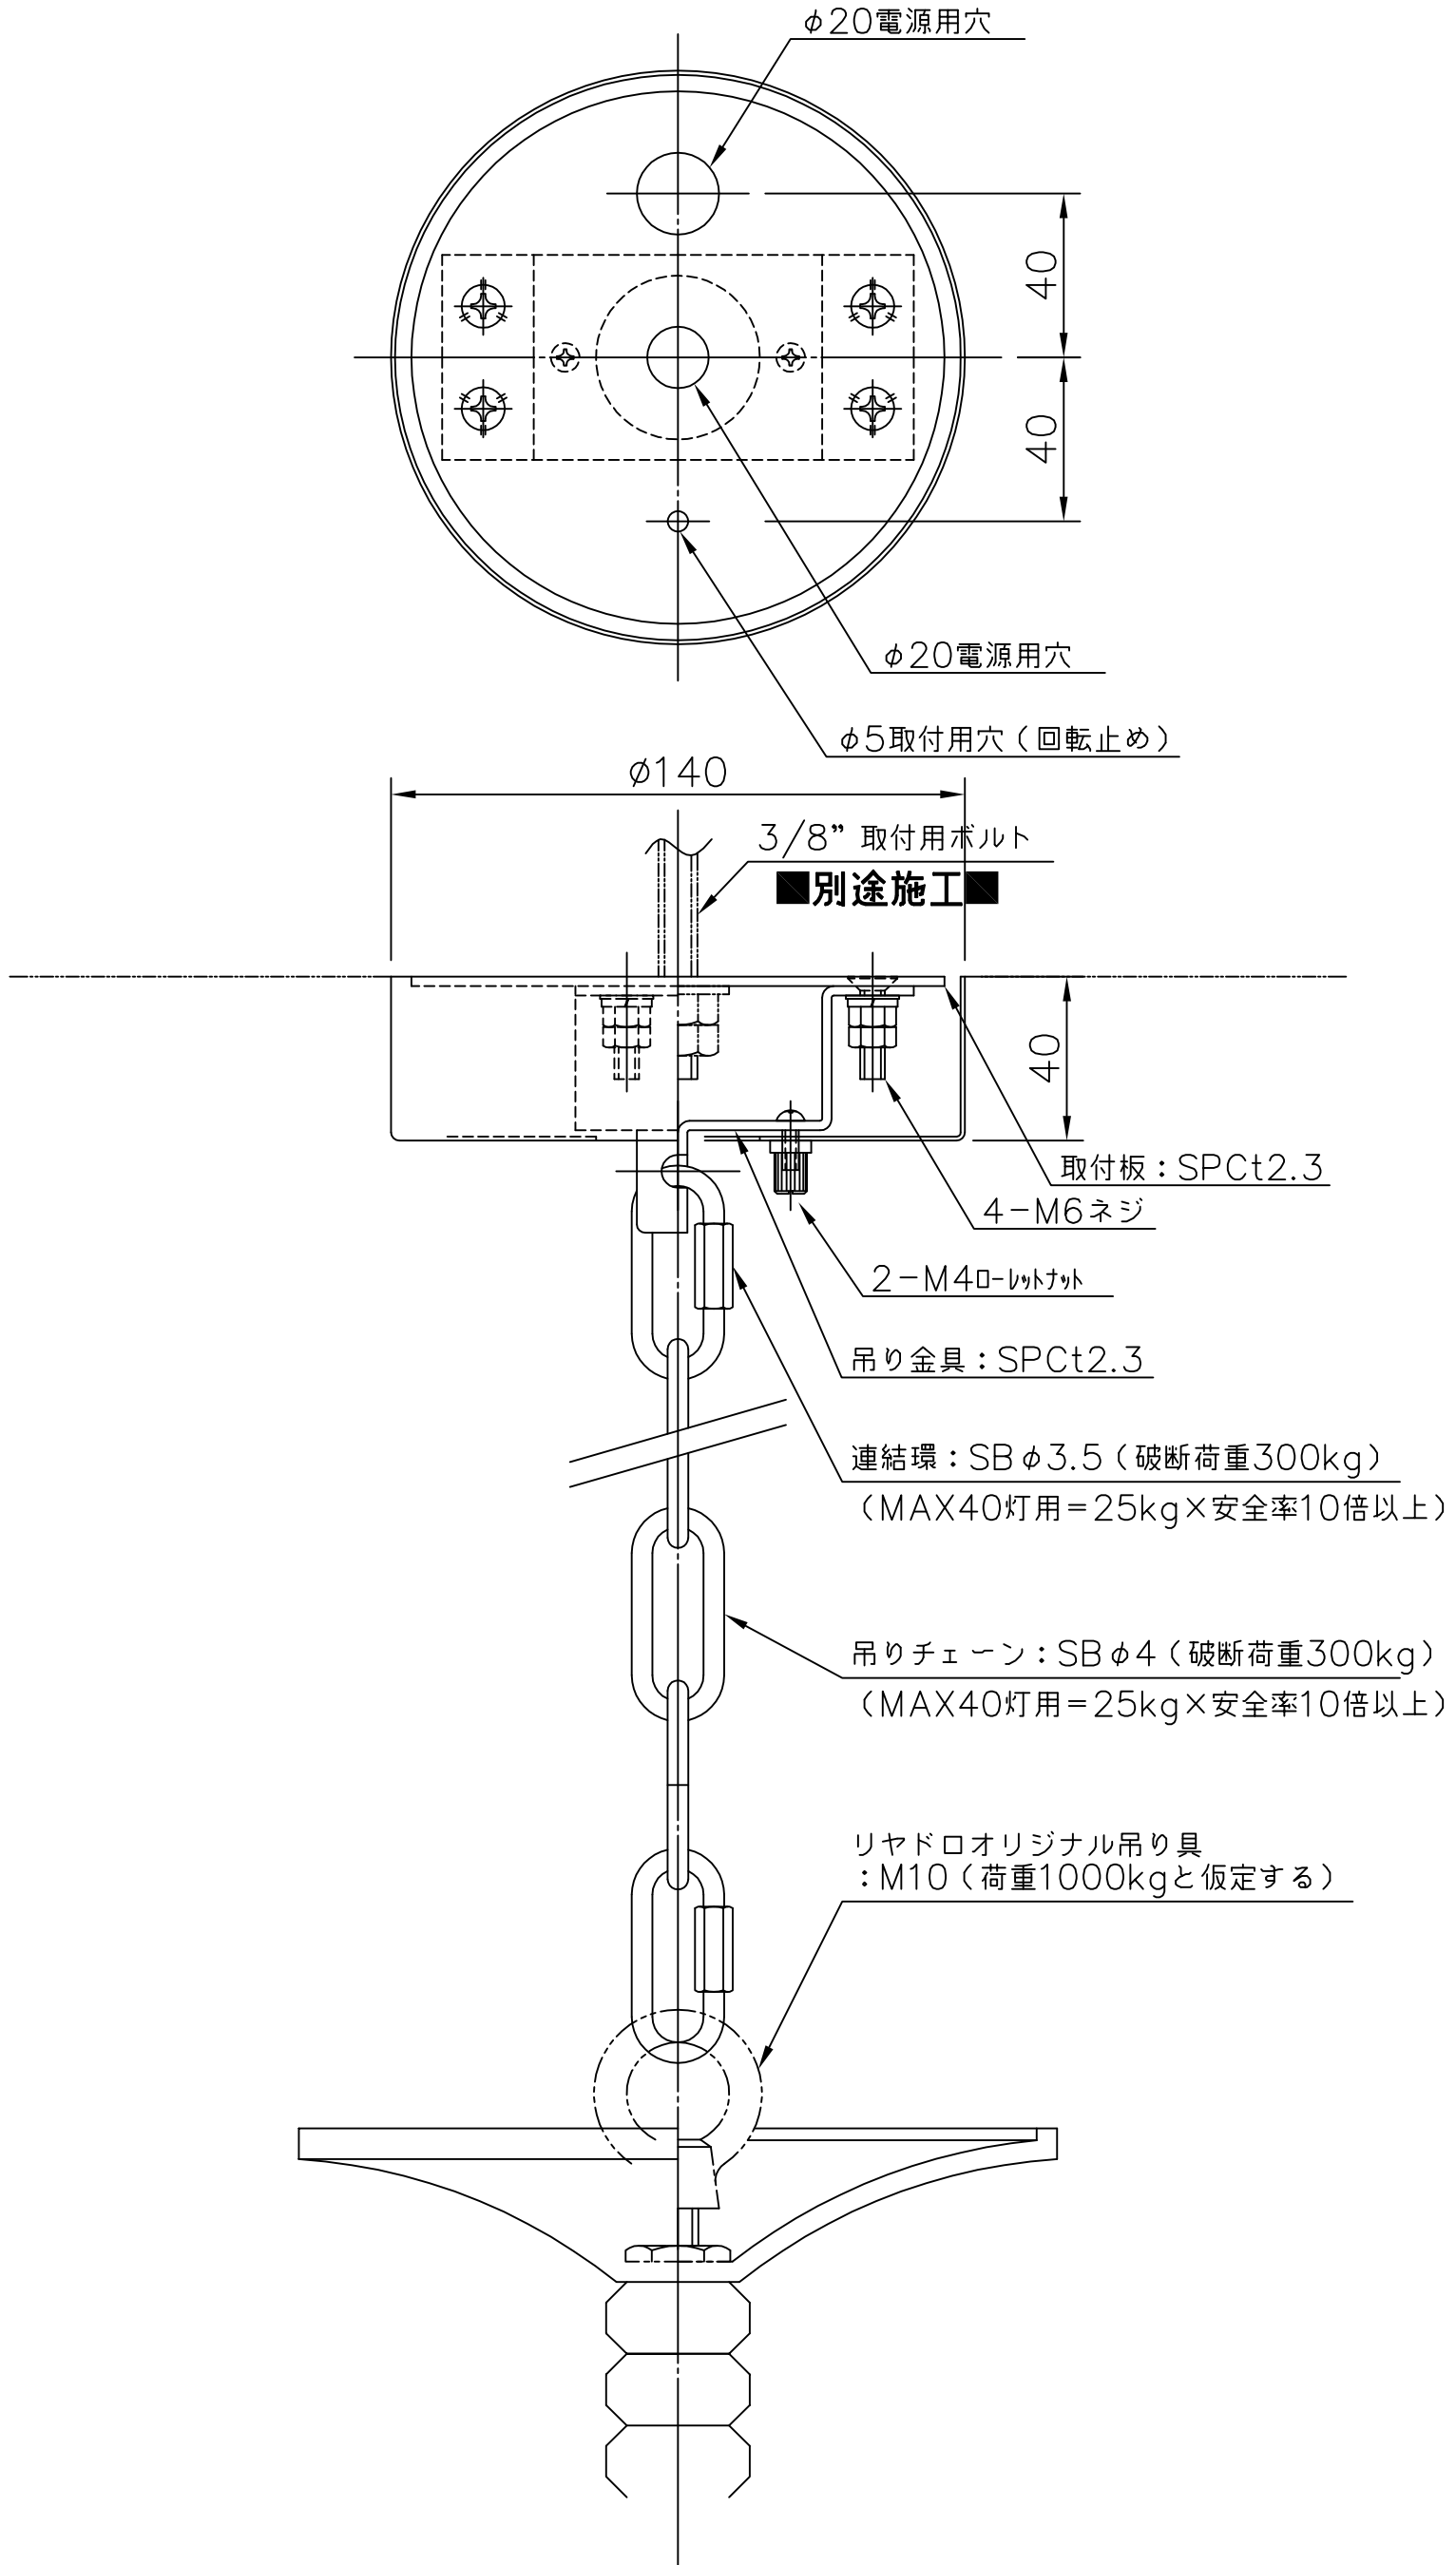

CHANDELIER BELLE DE NUIT SPEC REQUEST 12L

Ref	QTY	Finish	Material	Description	Measures	Ref	QTY	Finish	Material	Description	Measures
5	1	Various	Porcelain	Part 5	90x205 mm - 3 1/2" x 8 1/4"	19	12	Various	Porcelain	Part 19	25x82 mm - 1 x 3 1/4"
6	2	Various	Porcelain	Part 6	170x45 mm - 6 3/4" x 1 3/4"	21	1	Various	Metal	Set 12 ARM D. 65 cm.	565x140 mm - 22 1/2" x 5 1/2"
9	2	Various	Porcelain	Part 9	89x96 mm - 3 1/2" x 3 3/4"	22	12	Various	Porcelain	Part 22	41x71 mm - 1 3/4" x 2 3/4"
10	1	Various	Porcelain	Part 10	85x175 mm - 3 1/2" x 7"	23	1	Various	Metal	Bottom disc	50x1,5 mm - 2" x 1/4"
11	12	White	Porcelain	Lampshade	88x75 mm - 3 1/2" x 3"	24	1	Various	Metal	Finial ball	20x22 mm - 3/4" x 1"
12	12	White	Metal	Lampshade support	44x107 mm - 1 3/4" x 4 1/4"	25	6	Various	Porcelain	Part 25	21x103 mm - 3/4" x 4"
13	12	Clear	Glass	G9 Bulb	26x66 mm - 1" x 2 3/4"	26	1	Gold	Metal	Logo	17x27 mm - 3/4" x 1"
14	12	White	Porcelain	G9 Lampholder	18x26 mm - 3/4" x 1"						
16	12	Various	Porcelain	Part 16	48x29 mm - 2" x 1 1/4"						
17	12	Various	Porcelain	Part 17	46x28 mm - 1 3/4" x 1"						
18	12	Various	Metal	Arm disc	70x1,5 mm - 2 3/4" x 1/4"						

BDN 12 lights
75 x Ø 65 cm
Weight: 8,3 kg

BDN 24 lights
100 x Ø 80 cm
Weight: 21,2 kg

BDN 40 lights
125 x Ø 100 cm
Weight: 27,4 kg

-Collection: Belle de Nuit / Winter Palace

-Type: Chandelier

-Collection: Belle de Nuit / Winter Palace