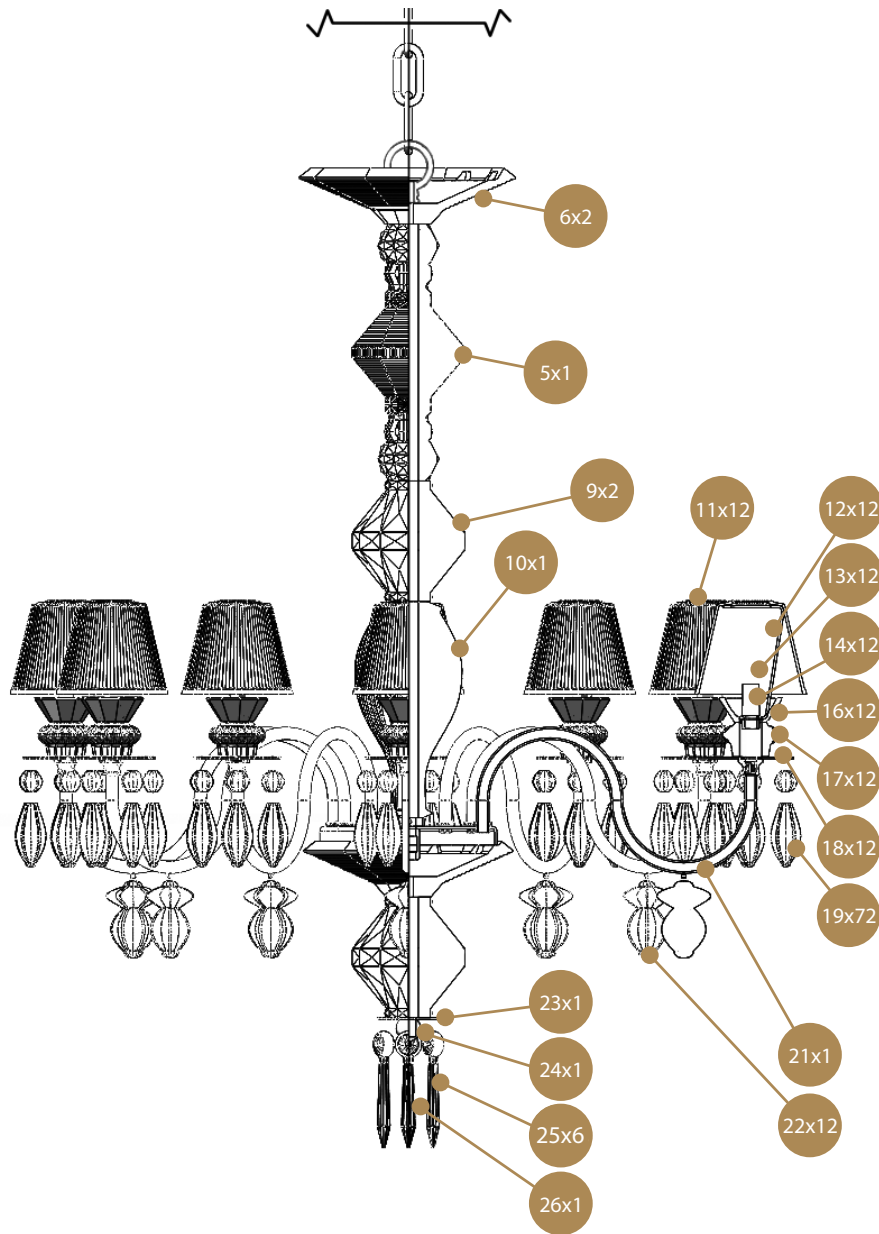

CHANDELIER BELLE DE NUIT SPEC REQUEST 12L

Ref	QTY	Finish	Material	Description	Measures	Ref	QTY	Finish	Material	Description	Measures
5	1	Various	Porcelain	Part 5	90x205 mm - 3 1/2" x 8 1/4"	19	12	Various	Porcelain	Part 19	25x82 mm - 1 x 3 1/4"
6	2	Various	Porcelain	Part 6	170x45 mm - 6 3/4" x 1 3/4"	21	1	Various	Metal	Set 12 ARM D. 65 cm.	565x140 mm - 22 1/2" x 5 1/2"
9	2	Various	Porcelain	Part 9	89x96 mm - 3 1/2" x 3 3/4"	22	12	Various	Porcelain	Part 22	41x71 mm - 1 3/4" x 2 3/4"
10	1	Various	Porcelain	Part 10	85x175 mm - 3 1/2" x 7"	23	1	Various	Metal	Bottom disc	50x1,5 mm - 2" x 1/4"
11	12	White	Porcelain	Lampshade	88x75 mm - 3 1/2" x 3"	24	1	Various	Metal	Finial ball	20x22 mm - 3/4" x 1"
12	12	White	Metal	Lampshade support	44x107 mm - 1 3/4" x 4 1/4"	25	6	Various	Porcelain	Part 25	21x103 mm - 3/4" x 4"
13	12	Clear	Glass	G9 Bulb	26x66 mm - 1" x 2 3/4"	26	1	Gold	Metal	Logo	17x27 mm - 3/4" x 1"
14	12	White	Porcelain	G9 Lampholder	18x26 mm - 3/4" x 1"						
16	12	Various	Porcelain	Part 16	48x29 mm - 2" x 1 1/4"						
17	12	Various	Porcelain	Part 17	46x28 mm - 1 3/4" x 1"						
18	12	Various	Metal	Arm disc	70x1,5 mm - 2 3/4" x 1/4"						

BDN 12 lights
75 x Ø 65 cm
Weight: 8,3 kg

BDN 24 lights
100 x Ø 80 cm
Weight: 21,2 kg

BDN 40 lights
125 x Ø 100 cm
Weight: 27,4 kg

-Collection: Belle de Nuit / Winter Palace

-Type: Chandelier

-Collection: Belle de Nuit / Winter Palace

-Type: Chandelier