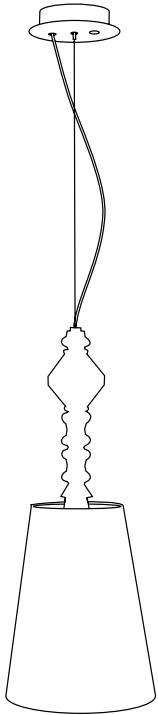

TABLE LAMP SHADE BELLE DE NUIT SPEC REQUEST 1L

LLADRÓ

HANDMADE PORCELAIN
Spain

| Ref | QTY | Finish | Material | Description | Measures | Ref | QTY | Finish | Material | Description | Measures |
|-----|-----|-------------|-----------|---------------|-----------------------------|-----|-----|---------|----------|-------------------|----------------------------|
| 5 | 1 | Various | Porcelain | Part 5 | 90x205 mm - 3 1/2" x 8 1/4" | 35 | 1 | Various | Textile | Lampshade | 260x200 mm - 10 1/2" x 8" |
| 6 | 1 | Various | Porcelain | Part 6 | 170x45 mm - 6 3/4" x 1 3/4" | 36 | 1 | Various | PVC | Socket | 65x56 mm - 2 1/2" x 2 1/4" |
| 16 | 1 | Various | Porcelain | G9 Lampholder | 48x29 mm - 2" x 1 1/4" | 37 | 1 | White | Metal | Ring | 25x55 mm - 1" x 2 1/4" |
| 17 | 1 | Various | Porcelain | Part 17 | 46x28 mm - 1 3/4" x 1" | 38 | 1 | Various | Metal | Switch string | 113x16 mm - 4 1/2" x 3/4" |
| 32 | 1 | Translucent | PVC | Plug | 67x26 mm - 2 3/4" x 1" | 40 | 1 | Various | Metal | Stand / Foot disc | 140x8 mm - 5 1/2" x 1/4" |

Lithophane lamp
300 (max) x Ø 11 cm
Weight: 8,3 kg

Floor lamp I
230 (max) x Ø 23 cm
Weight: 1,2 kg

Floor lamp II
230 (max) x Ø 23 cm
Weight: 1,75 kg

Wall lamp
36 x 29 x 16 cm

Floor I lamp
181 x Ø 32 cm

Floor II lamp
181 x Ø 32 cm

Table lamp big
55 x Ø 20 cm

Table lamp little
28 x Ø 9 cm