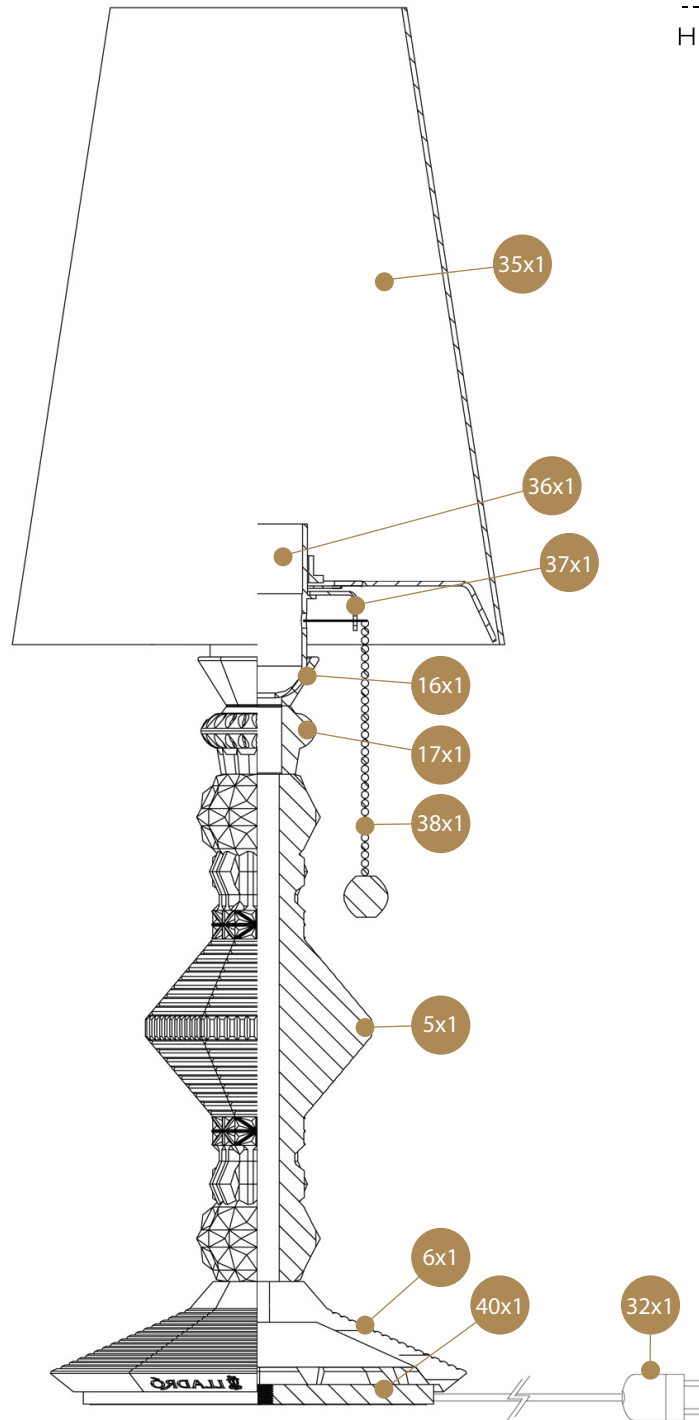

TABLE LAMP SHADE BELLE DE NUIT SPEC REQUEST 1L

LLADRÓ

HANDMADE PORCELAIN
Spain

| Ref | QTY | Finish | Material | Description | Measures | Ref | QTY | Finish | Material | Description | Measures |
|-----|-----|-------------|-----------|---------------|-----------------------------|-----|-----|---------|----------|-------------------|----------------------------|
| 5 | 1 | Various | Porcelain | Part 5 | 90x205 mm - 3 1/2" x 8 1/4" | 35 | 1 | Various | Textile | Lampshade | 260x200 mm - 10 1/2" x 8" |
| 6 | 1 | Various | Porcelain | Part 6 | 170x45 mm - 6 3/4" x 1 3/4" | 36 | 1 | Various | PVC | Socket | 65x56 mm - 2 1/2" x 2 1/4" |
| 16 | 1 | Various | Porcelain | G9 Lampholder | 48x29 mm - 2" x 1 1/4" | 37 | 1 | White | Metal | Ring | 25x55 mm - 1" x 2 1/4" |
| 17 | 1 | Various | Porcelain | Part 17 | 46x28 mm - 1 3/4" x 1" | 38 | 1 | Various | Metal | Switch string | 113x16 mm - 4 1/2" x 3/4" |
| 32 | 1 | Translucent | PVC | Plug | 67x26 mm - 2 3/4" x 1" | 40 | 1 | Various | Metal | Stand / Foot disc | 140x8 mm - 5 1/2" x 1/4" |

Lithophane lamp
300 (max) x Ø 11 cm
Weight: 8,3 kg

Floor lamp I
230 (max) x Ø 23 cm
Weight: 1,2 kg

Floor lamp II
230 (max) x Ø 23 cm
Weight: 1,75 kg

Wall lamp
36 x 29 x 16 cm

Floor I lamp
181 x Ø 32 cm

Floor II lamp
181 x Ø 32 cm

Table lamp big
55 x Ø 20 cm

Table lamp little
28 x Ø 9 cm