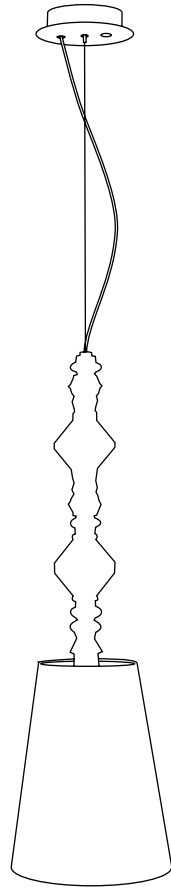

TABLE LAMP SHADE BELLE DE NUIT SPEC REQUEST 1L

LLADRÓ

HANDMADE PORCELAIN
Spain

| Ref | QTY | Finish | Material | Description | Measures | Ref | QTY | Finish | Material | Description | Measures |
|-----|-----|-------------|-----------|---------------|-----------------------------|-----|-----|---------|----------|-------------------|----------------------------|
| 5 | 1 | Various | Porcelain | Part 5 | 90x205 mm - 3 1/2" x 8 1/4" | 35 | 1 | Various | Textile | Lampshade | 260x200 mm - 10 1/2" x 8" |
| 6 | 1 | Various | Porcelain | Part 6 | 170x45 mm - 6 3/4" x 1 3/4" | 36 | 1 | Various | PVC | Socket | 65x56 mm - 2 1/2" x 2 1/4" |
| 16 | 1 | Various | Porcelain | G9 Lampholder | 48x29 mm - 2" x 1 1/4" | 37 | 1 | White | Metal | Ring | 25x55 mm - 1" x 2 1/4" |
| 17 | 1 | Various | Porcelain | Part 17 | 46x28 mm - 1 3/4" x 1" | 38 | 1 | Various | Metal | Switch string | 113x16 mm - 4 1/2" x 3/4" |
| 32 | 1 | Translucent | PVC | Plug | 67x26 mm - 2 3/4" x 1" | 40 | 1 | Various | Metal | Stand / Foot disc | 140x8 mm - 5 1/2" x 1/4" |

Lithophane lamp
300 (max) x Ø 11 cm
Weight: 8,3 kg

Floor lamp I
230 (max) x Ø 23 cm
Weight: 1,2 kg

Floor lamp II
230 (max) x Ø 23 cm
Weight: 1,75 kg

Wall lamp
36 x 29 x 16 cm

Floor I lamp
181 x Ø 32 cm

Floor II lamp
181 x Ø 32 cm

Table lamp big
55 x Ø 20 cm

Table lamp little
28 x Ø 9 cm