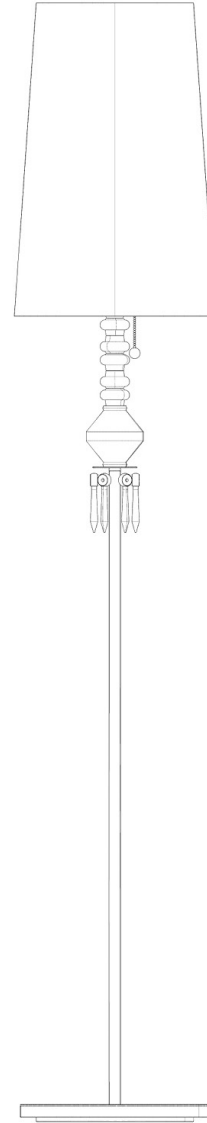

TABLE LAMP SHADE BELLE DE NUIT SPEC REQUEST 1L

LLADRÓ

HANDMADE PORCELAIN
Spain

| Ref | QTY | Finish | Material | Description | Measures | Ref | QTY | Finish | Material | Description | Measures |
|-----|-----|-------------|-----------|---------------|-----------------------------|-----|-----|---------|----------|-------------------|----------------------------|
| 5 | 1 | Various | Porcelain | Part 5 | 90x205 mm - 3 1/2" x 8 1/4" | 35 | 1 | Various | Textile | Lampshade | 260x200 mm - 10 1/2" x 8" |
| 6 | 1 | Various | Porcelain | Part 6 | 170x45 mm - 6 3/4" x 1 3/4" | 36 | 1 | Various | PVC | Socket | 65x56 mm - 2 1/2" x 2 1/4" |
| 16 | 1 | Various | Porcelain | G9 Lampholder | 48x29 mm - 2" x 1 1/4" | 37 | 1 | White | Metal | Ring | 25x55 mm - 1" x 2 1/4" |
| 17 | 1 | Various | Porcelain | Part 17 | 46x28 mm - 1 3/4" x 1" | 38 | 1 | Various | Metal | Switch string | 113x16 mm - 4 1/2" x 3/4" |
| 32 | 1 | Translucent | PVC | Plug | 67x26 mm - 2 3/4" x 1" | 40 | 1 | Various | Metal | Stand / Foot disc | 140x8 mm - 5 1/2" x 1/4" |

Lithophane lamp
300 (max) x Ø 11 cm
Weight: 8,3 kg

Floor lamp I
230 (max) x Ø 23 cm
Weight: 1,2 kg

Floor lamp II
230 (max) x Ø 23 cm
Weight: 1,75 kg

Wall lamp
36 x 29 x 16 cm

Floor I lamp
181 x Ø 32 cm

Floor II lamp
181 x Ø 32 cm

Table lamp big
55 x Ø 20 cm

Table lamp little
28 x Ø 9 cm