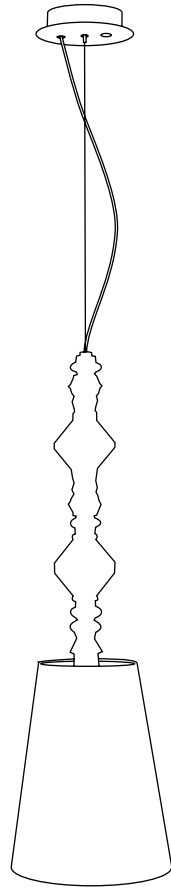

TABLE LAMP SHADE BELLE DE NUIT SPEC REQUEST 1L

LLADRÓ

HANDMADE PORCELAIN
Spain

Ref	QTY	Finish	Material	Description	Measures	Ref	QTY	Finish	Material	Description	Measures
5	1	Various	Porcelain	Part 5	90x205 mm - 3 1/2" x 8 1/4"	35	1	Various	Textile	Lampshade	260x200 mm - 10 1/2" x 8"
6	1	Various	Porcelain	Part 6	170x45 mm - 6 3/4" x 1 3/4"	36	1	Various	PVC	Socket	65x56 mm - 2 1/2" x 2 1/4"
16	1	Various	Porcelain	G9 Lampholder	48x29 mm - 2" x 1 1/4"	37	1	White	Metal	Ring	25x55 mm - 1" x 2 1/4"
17	1	Various	Porcelain	Part 17	46x28 mm - 1 3/4" x 1"	38	1	Various	Metal	Switch string	113x16 mm - 4 1/2" x 3/4"
32	1	Translucent	PVC	Plug	67x26 mm - 2 3/4" x 1"	40	1	Various	Metal	Stand / Foot disc	140x8 mm - 5 1/2" x 1/4"

Lithophane lamp
300 (max) x Ø 11 cm
Weight: 8,3 kg

Floor lamp I
230 (max) x Ø 23 cm
Weight: 1,2 kg

Floor lamp II
230 (max) x Ø 23 cm
Weight: 1,75 kg

Wall lamp
36 x 29 x 16 cm

Floor I lamp
181 x Ø 32 cm

Floor II lamp
181 x Ø 32 cm

Table lamp big
55 x Ø 20 cm

Table lamp little
28 x Ø 9 cm