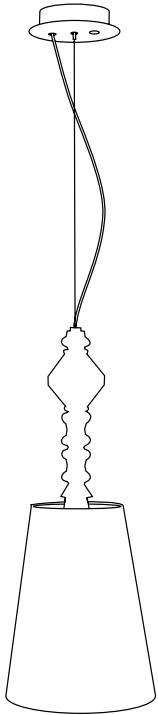

TABLE LAMP SHADE BELLE DE NUIT SPEC REQUEST 1L

LLADRÓ

HANDMADE PORCELAIN
Spain

Ref	QTY	Finish	Material	Description	Measures	Ref	QTY	Finish	Material	Description	Measures
5	1	Various	Porcelain	Part 5	90x205 mm - 3 1/2" x 8 1/4"	35	1	Various	Textile	Lampshade	260x200 mm - 10 1/2" x 8"
6	1	Various	Porcelain	Part 6	170x45 mm - 6 3/4" x 1 3/4"	36	1	Various	PVC	Socket	65x56 mm - 2 1/2" x 2 1/4"
16	1	Various	Porcelain	G9 Lampholder	48x29 mm - 2" x 1 1/4"	37	1	White	Metal	Ring	25x55 mm - 1" x 2 1/4"
17	1	Various	Porcelain	Part 17	46x28 mm - 1 3/4" x 1"	38	1	Various	Metal	Switch string	113x16 mm - 4 1/2" x 3/4"
32	1	Translucent	PVC	Plug	67x26 mm - 2 3/4" x 1"	40	1	Various	Metal	Stand / Foot disc	140x8 mm - 5 1/2" x 1/4"

Lithophane lamp
300 (max) x Ø 11 cm
Weight: 8,3 kg

Floor lamp I
230 (max) x Ø 23 cm
Weight: 1,2 kg

Floor lamp II
230 (max) x Ø 23 cm
Weight: 1,75 kg

Wall lamp
36 x 29 x 16 cm

Floor I lamp
181 x Ø 32 cm

Floor II lamp
181 x Ø 32 cm

Table lamp big
55 x Ø 20 cm

Table lamp little
28 x Ø 9 cm