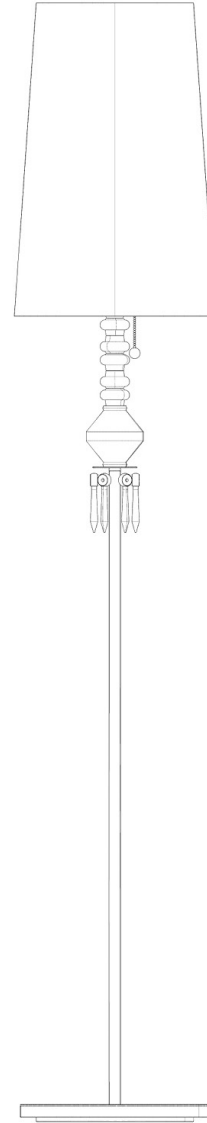

TABLE LAMP SHADE BELLE DE NUIT SPEC REQUEST 1L

LLADRÓ

HANDMADE PORCELAIN
Spain

Ref	QTY	Finish	Material	Description	Measures	Ref	QTY	Finish	Material	Description	Measures
5	1	Various	Porcelain	Part 5	90x205 mm - 3 1/2" x 8 1/4"	35	1	Various	Textile	Lampshade	260x200 mm - 10 1/2" x 8"
6	1	Various	Porcelain	Part 6	170x45 mm - 6 3/4" x 1 3/4"	36	1	Various	PVC	Socket	65x56 mm - 2 1/2" x 2 1/4"
16	1	Various	Porcelain	G9 Lampholder	48x29 mm - 2" x 1 1/4"	37	1	White	Metal	Ring	25x55 mm - 1" x 2 1/4"
17	1	Various	Porcelain	Part 17	46x28 mm - 1 3/4" x 1"	38	1	Various	Metal	Switch string	113x16 mm - 4 1/2" x 3/4"
32	1	Translucent	PVC	Plug	67x26 mm - 2 3/4" x 1"	40	1	Various	Metal	Stand / Foot disc	140x8 mm - 5 1/2" x 1/4"

Lithophane lamp
300 (max) x Ø 11 cm
Weight: 8,3 kg

Floor lamp I
230 (max) x Ø 23 cm
Weight: 1,2 kg

Floor lamp II
230 (max) x Ø 23 cm
Weight: 1,75 kg

Wall lamp
36 x 29 x 16 cm

Floor I lamp
181 x Ø 32 cm

Floor II lamp
181 x Ø 32 cm

Table lamp big
55 x Ø 20 cm

Table lamp little
28 x Ø 9 cm