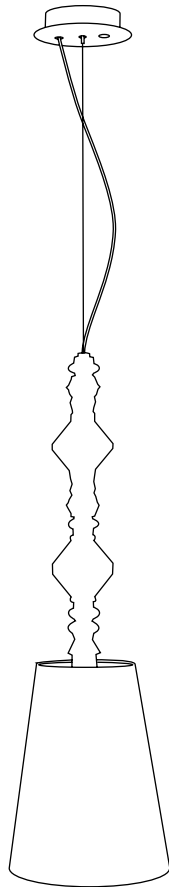

TABLE LAMP SHADE BELLE DE NUIT SPEC REQUEST 1L

LLADRÓ

HANDMADE PORCELAIN
Spain

Ref	QTY	Finish	Material	Description	Measures	Ref	QTY	Finish	Material	Description	Measures
5	1	Various	Porcelain	Part 5	90x205 mm - 3 1/2" x 8 1/4"	35	1	Various	Textile	Lampshade	260x200 mm - 10 1/2" x 8"
6	1	Various	Porcelain	Part 6	170x45 mm - 6 3/4" x 1 3/4"	36	1	Various	PVC	Socket	65x56 mm - 2 1/2" x 2 1/4"
16	1	Various	Porcelain	G9 Lampholder	48x29 mm - 2" x 1 1/4"	37	1	White	Metal	Ring	25x55 mm - 1" x 2 1/4"
17	1	Various	Porcelain	Part 17	46x28 mm - 1 3/4" x 1"	38	1	Various	Metal	Switch string	113x16 mm - 4 1/2" x 3/4"
32	1	Translucent	PVC	Plug	67x26 mm - 2 3/4" x 1"	40	1	Various	Metal	Stand / Foot disc	140x8 mm - 5 1/2" x 1/4"

Lithophane lamp
300 (max) x Ø 11 cm
Weight: 8,3 kg

Floor lamp I
230 (max) x Ø 23 cm
Weight: 1,2 kg

Floor lamp II
230 (max) x Ø 23 cm
Weight: 1,75 kg

Wall lamp
36 x 29 x 16 cm

Floor I lamp
181 x Ø 32 cm

Floor II lamp
181 x Ø 32 cm

Table lamp big
55 x Ø 20 cm

Table lamp little
28 x Ø 9 cm