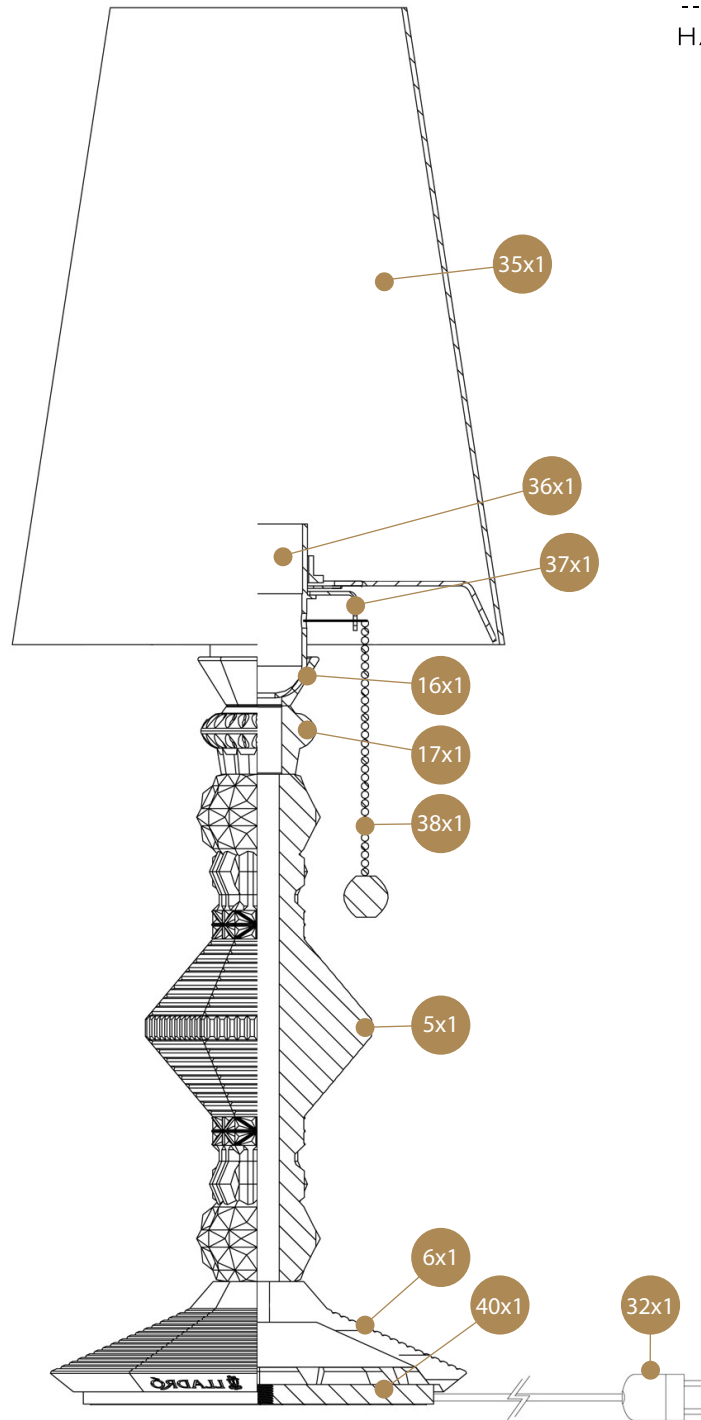

TABLE LAMP SHADE BELLE DE NUIT SPEC REQUEST 1L

LLADRÓ

HANDMADE PORCELAIN
Spain

Ref	QTY	Finish	Material	Description	Measures	Ref	QTY	Finish	Material	Description	Measures
5	1	Various	Porcelain	Part 5	90x205 mm - 3 1/2" x 8 1/4"	35	1	Various	Textile	Lampshade	260x200 mm - 10 1/2" x 8"
6	1	Various	Porcelain	Part 6	170x45 mm - 6 3/4" x 1 3/4"	36	1	Various	PVC	Socket	65x56 mm - 2 1/2" x 2 1/4"
16	1	Various	Porcelain	G9 Lampholder	48x29 mm - 2" x 1 1/4"	37	1	White	Metal	Ring	25x55 mm - 1" x 2 1/4"
17	1	Various	Porcelain	Part 17	46x28 mm - 1 3/4" x 1"	38	1	Various	Metal	Switch string	113x16 mm - 4 1/2" x 3/4"
32	1	Translucent	PVC	Plug	67x26 mm - 2 3/4" x 1"	40	1	Various	Metal	Stand / Foot disc	140x8 mm - 5 1/2" x 1/4"

Lithophane lamp
300 (max) x Ø 11 cm
Weight: 8,3 kg

Floor lamp I
230 (max) x Ø 23 cm
Weight: 1,2 kg

Floor lamp II
230 (max) x Ø 23 cm
Weight: 1,75 kg

Wall lamp
36 x 29 x 16 cm

Floor I lamp
181 x Ø 32 cm

Floor II lamp
181 x Ø 32 cm

Table lamp big
55 x Ø 20 cm

Table lamp little
28 x Ø 9 cm