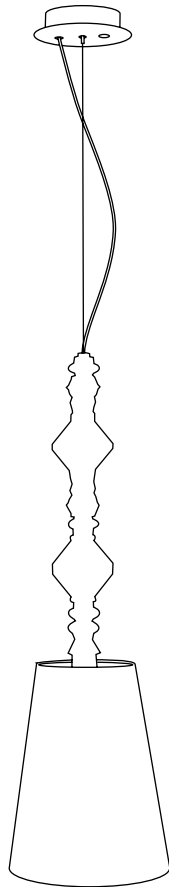

BELLE DE NUIT WALL 2L INSTALLATION GUIDE

LLADRÓ
HANDMADE PORCELAIN
Spain

REF. 01023197 WHITE (CE/UK) / REF. 01023198 WHITE (US) / REF. 01023199 WHITE (JP) / REF. 01023217 BLACK (CE)
REF. 01023218 BLACK (US) / REF. 01023219 BLACK (JP) / REF. 01023237 GREEN (CE/UK) / REF. 01023238 GREEN (US)
REF. 01023239 GREEN (JP) / REF. 01023257 BLUE (CE/UK) / REF. 01023258 BLUE (US) / REF. 01023259 BLUE (JP)
REF. 01023277 PINK (CE/UK) / REF. 01023278 PINK (US) / REF. 01023279 PINK (JP)
REF. 01023297 MULTICOLOR (CE/UK) / REF. 01023298 MULTICOLOR (US) / REF. 01023299 MULTICOLOR (JP)
REF. 01023317 GOLD (CE/UK) / REF. 01023318 GOLD (US) / REF. 01023319 GOLD (JP)

WALL LAMP BELLE DE NUIT SPEC REQUEST 2L

HANDMADE PORCELAIN
Spain

Ref	QTY	Finish	Material	Description	Measures	Ref	QTY	Finish	Material	Description	Measures
8	2	Various	Porcelain	Part 8	26x80 mm - 1" x 3 1/4"	19	2	Various	Porcelain	Part 19	25x82 mm - 9 3/4" x 3 1/4"
11	2	White	Porcelain	Lampshade	88x75 mm - 3 1/2" x 3"	27	1		Mirror	Mirror	217x3 mm - 8 3/4" x 1/4"
12	2	White	Metal	Lampshade support	44x107 mm - 1 3/4" x 4 1/4"	28	1	White	Wood	Wood	217x22 mm - 8 3/4" x 1/4"
13	2	Clear	Glass	G9 Bulb	26x66 mm - 1" x 2 3/4"	29	2	Various	Metal	Metal	70x15 mm - 2 3/4" x 1/2"
14	2	White	Porcelain	G9 Lampholder	18x26 mm - 3/4" x 1"	30	2	Various	Porcelain	Part 30	15x66 mm - 1/2" x 2 3/4"
16	2	Various	Porcelain	Part 16	48x29 mm - 2" x 1 1/4"	31	1	Various	Metal	Part 31	198x115 mm - 8" x 4 1/2"
17	2	Various	Porcelain	Part 17	46x28 mm - 1 3/4" x 1"						

Lithophane lamp
300 (max) x Ø 11 cm
Weight: 8,3 kg

Floor lamp I
230 (max) x Ø 23 cm
Weight: 1,2 kg

Floor lamp II
230 (max) x Ø 23 cm
Weight: 1,75 kg

Wall lamp
36 x 29 x 16 cm

Floor I lamp
181 x Ø 32 cm

Floor II lamp
181 x Ø 32 cm

Table lamp big
55 x Ø 20 cm

Table lamp little
28 x Ø 9 cm

-Collection: Belle de Nuit

-Type: Wall lamp

-Collection: Belle de Nuit

-Type: Wall lamp