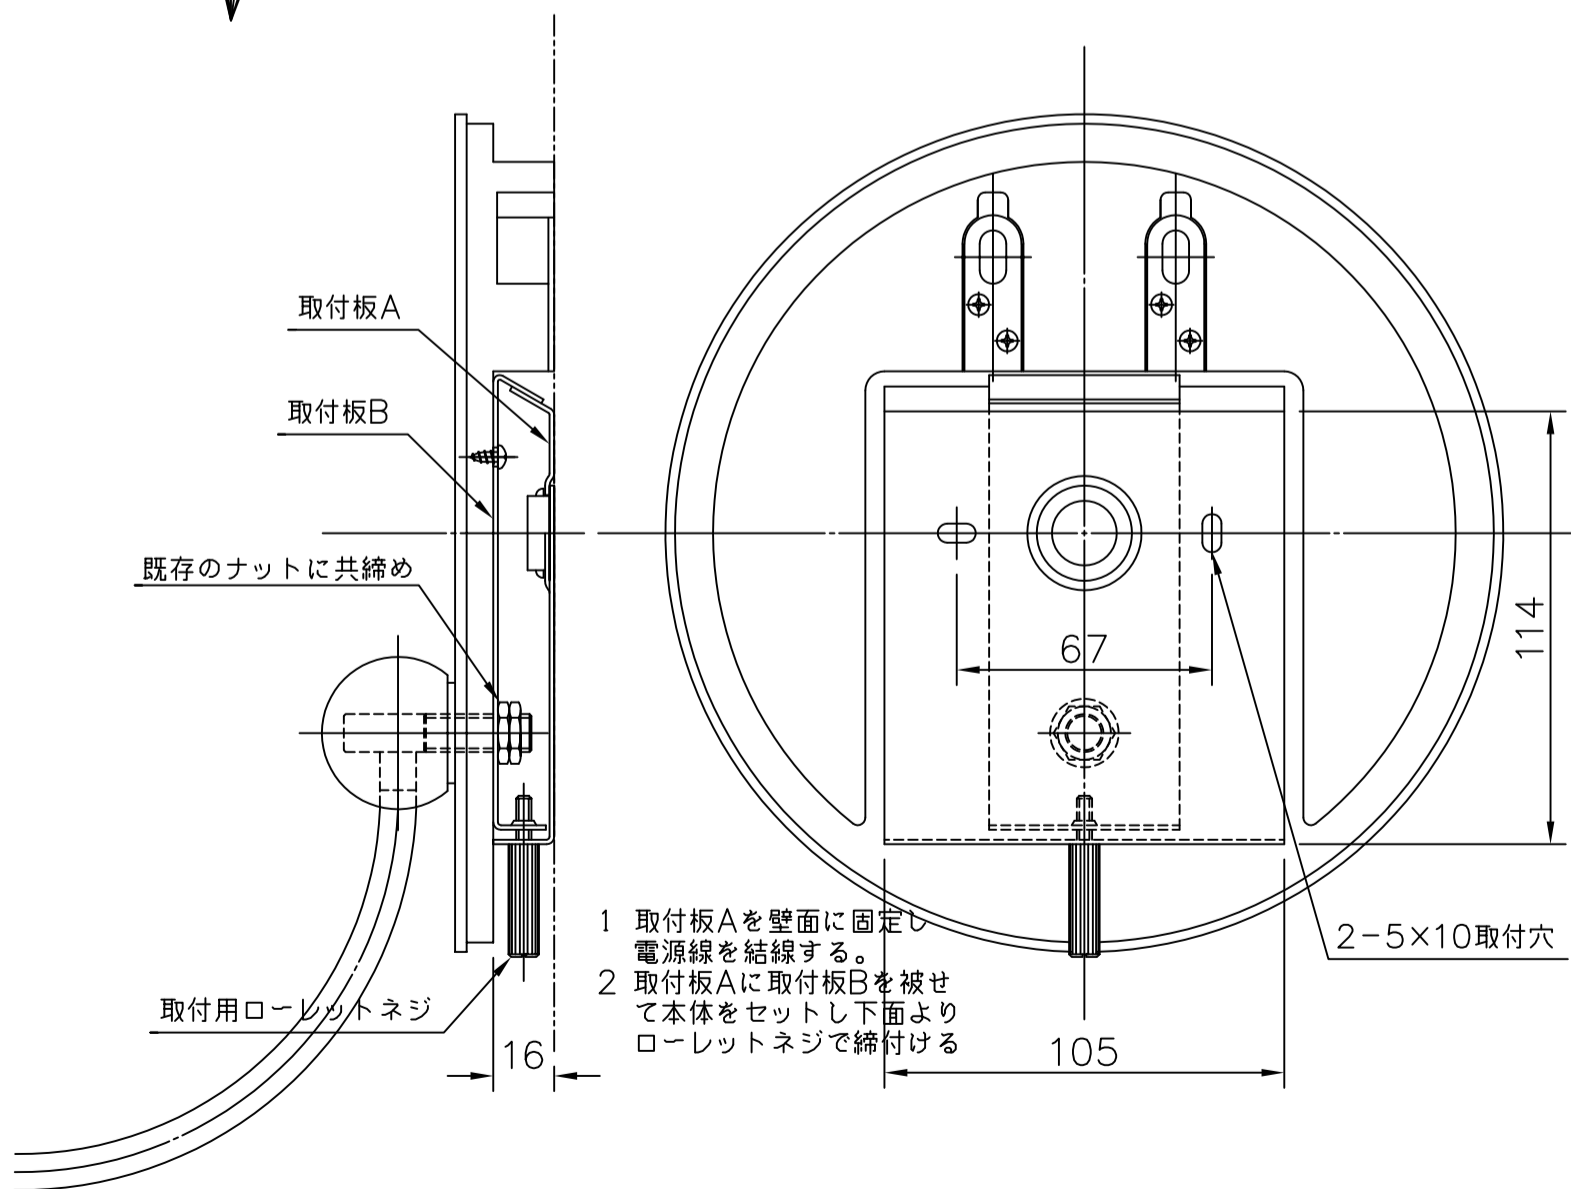

WALL LAMP BELLE DE NUIT SPEC REQUEST 2L

HANDMADE PORCELAIN
Spain

Ref	QTY	Finish	Material	Description	Measures	Ref	QTY	Finish	Material	Description	Measures
8	2	Various	Porcelain	Part 8	26x80 mm - 1" x 3 1/4"	19	2	Various	Porcelain	Part 19	25x82 mm - 9 3/4" x 3 1/4"
11	2	White	Porcelain	Lampshade	88x75 mm - 3 1/2" x 3"	27	1		Mirror	Mirror	217x3 mm - 8 3/4" x 1/4"
12	2	White	Metal	Lampshade support	44x107 mm - 1 3/4" x 4 1/4"	28	1	White	Wood	Wood	217x22 mm - 8 3/4" x 1/4"
13	2	Clear	Glass	G9 Bulb	26x66 mm - 1" x 2 3/4"	29	2	Various	Metal	Metal	70x15 mm - 2 3/4" x 1/2"
14	2	White	Porcelain	G9 Lampholder	18x26 mm - 3/4" x 1"	30	2	Various	Porcelain	Part 30	15x66 mm - 1/2" x 2 3/4"
16	2	Various	Porcelain	Part 16	48x29 mm - 2" x 1 1/4"	31	1	Various	Metal	Part 31	198x115 mm - 8" x 4 1/2"
17	2	Various	Porcelain	Part 17	46x28 mm - 1 3/4" x 1"						

Lithophane lamp
300 (max) x Ø 11 cm
Weight: 8,3 kg

Floor lamp I
230 (max) x Ø 23 cm
Weight: 1,2 kg

Floor lamp II
230 (max) x Ø 23 cm
Weight: 1,75 kg

Wall lamp
36 x 29 x 16 cm

Floor I lamp
181 x Ø 32 cm

Floor II lamp
181 x Ø 32 cm

Table lamp big
55 x Ø 20 cm

Table lamp little
28 x Ø 9 cm

-Collection: Belle de Nuit

-Type: Wall lamp

-Collection: Belle de Nuit

-Type: Wall lamp