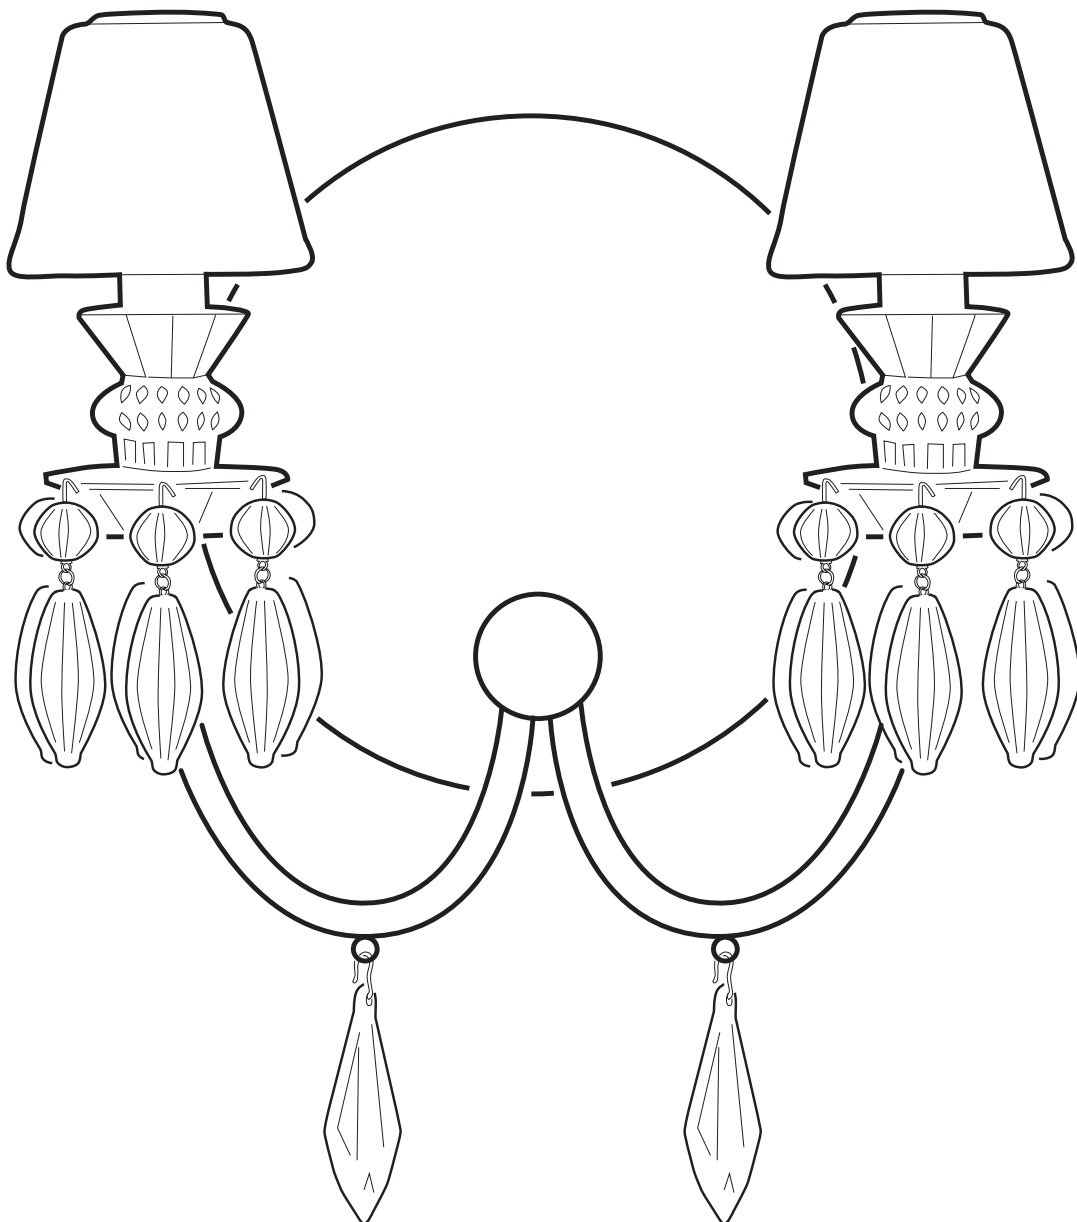

BELLE DE NUIT WALL 2L INSTALLATION GUIDE

LLADRÓ
HANDMADE PORCELAIN
Spain

REF. 01023197 WHITE (CE/UK) / REF. 01023198 WHITE (US) / REF. 01023199 WHITE (JP) / REF. 01023217 BLACK (CE)
REF. 01023218 BLACK (US) / REF. 01023219 BLACK (JP) / REF. 01023237 GREEN (CE/UK) / REF. 01023238 GREEN (US)
REF. 01023239 GREEN (JP) / REF. 01023257 BLUE (CE/UK) / REF. 01023258 BLUE (US) / REF. 01023259 BLUE (JP)
REF. 01023277 PINK (CE/UK) / REF. 01023278 PINK (US) / REF. 01023279 PINK (JP)
REF. 01023297 MULTICOLOR (CE/UK) / REF. 01023298 MULTICOLOR (US) / REF. 01023299 MULTICOLOR (JP)
REF. 01023317 GOLD (CE/UK) / REF. 01023318 GOLD (US) / REF. 01023319 GOLD (JP)

WALL LAMP BELLE DE NUIT SPEC REQUEST 2L

HANDMADE PORCELAIN
Spain

Ref	QTY	Finish	Material	Description	Measures	Ref	QTY	Finish	Material	Description	Measures
8	2	Various	Porcelain	Part 8	26x80 mm - 1" x 3 1/4"	19	2	Various	Porcelain	Part 19	25x82 mm - 9 3/4" x 3 1/4"
11	2	White	Porcelain	Lampshade	88x75 mm - 3 1/2" x 3"	27	1		Mirror	Mirror	217x3 mm - 8 3/4" x 1/4"
12	2	White	Metal	Lampshade support	44x107 mm - 1 3/4" x 4 1/4"	28	1	White	Wood	Wood	217x22 mm - 8 3/4" x 1/4"
13	2	Clear	Glass	G9 Bulb	26x66 mm - 1" x 2 3/4"	29	2	Various	Metal	Metal	70x15 mm - 2 3/4" x 1/2"
14	2	White	Porcelain	G9 Lampholder	18x26 mm - 3/4" x 1"	30	2	Various	Porcelain	Part 30	15x66 mm - 1/2" x 2 3/4"
16	2	Various	Porcelain	Part 16	48x29 mm - 2" x 1 1/4"	31	1	Various	Metal	Part 31	198x115 mm - 8" x 4 1/2"
17	2	Various	Porcelain	Part 17	46x28 mm - 1 3/4" x 1"						

Lithophane lamp
300 (max) x Ø 11 cm
Weight: 8,3 kg

Floor lamp I
230 (max) x Ø 23 cm
Weight: 1,2 kg

Floor lamp II
230 (max) x Ø 23 cm
Weight: 1,75 kg

Wall lamp
36 x 29 x 16 cm

Floor I lamp
181 x Ø 32 cm

Floor II lamp
181 x Ø 32 cm

Table lamp big
55 x Ø 20 cm

Table lamp little
28 x Ø 9 cm

-Collection: Belle de Nuit

-Type: Wall lamp

-Collection: Belle de Nuit

-Type: Wall lamp