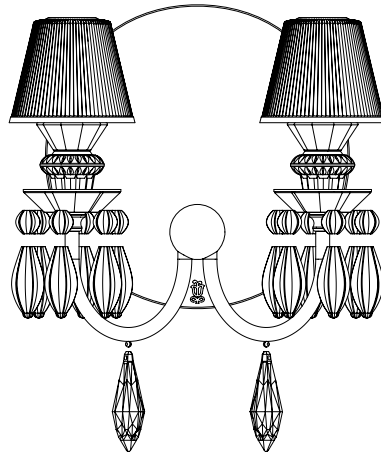

BELLE DE NUIT WALL 2L INSTALLATION GUIDE

LLADRÓ
HANDMADE PORCELAIN
Spain

REF. 01023197 WHITE (CE/UK) / REF. 01023198 WHITE (US) / REF. 01023199 WHITE (JP) / REF. 01023217 BLACK (CE)
REF. 01023218 BLACK (US) / REF. 01023219 BLACK (JP) / REF. 01023237 GREEN (CE/UK) / REF. 01023238 GREEN (US)
REF. 01023239 GREEN (JP) / REF. 01023257 BLUE (CE/UK) / REF. 01023258 BLUE (US) / REF. 01023259 BLUE (JP)
REF. 01023277 PINK (CE/UK) / REF. 01023278 PINK (US) / REF. 01023279 PINK (JP)
REF. 01023297 MULTICOLOR (CE/UK) / REF. 01023298 MULTICOLOR (US) / REF. 01023299 MULTICOLOR (JP)
REF. 01023317 GOLD (CE/UK) / REF. 01023318 GOLD (US) / REF. 01023319 GOLD (JP)

WALL LAMP BELLE DE NUIT SPEC REQUEST 2L

HANDMADE PORCELAIN
Spain

Ref	QTY	Finish	Material	Description	Measures	Ref	QTY	Finish	Material	Description	Measures
8	2	Various	Porcelain	Part 8	26x80 mm - 1" x 3 1/4"	19	2	Various	Porcelain	Part 19	25x82 mm - 9 3/4" x 3 1/4"
11	2	White	Porcelain	Lampshade	88x75 mm - 3 1/2" x 3"	27	1		Mirror	Mirror	217x3 mm - 8 3/4" x 1/4"
12	2	White	Metal	Lampshade support	44x107 mm - 1 3/4" x 4 1/4"	28	1	White	Wood	Wood	217x22 mm - 8 3/4" x 1/4"
13	2	Clear	Glass	G9 Bulb	26x66 mm - 1" x 2 3/4"	29	2	Various	Metal	Metal	70x15 mm - 2 3/4" x 1/2"
14	2	White	Porcelain	G9 Lampholder	18x26 mm - 3/4" x 1"	30	2	Various	Porcelain	Part 30	15x66 mm - 1/2" x 2 3/4"
16	2	Various	Porcelain	Part 16	48x29 mm - 2" x 1 1/4"	31	1	Various	Metal	Part 31	198x115 mm - 8" x 4 1/2"
17	2	Various	Porcelain	Part 17	46x28 mm - 1 3/4" x 1"						

Lithophane lamp
300 (max) x Ø 11 cm
Weight: 8,3 kg

Floor lamp I
230 (max) x Ø 23 cm
Weight: 1,2 kg

Floor lamp II
230 (max) x Ø 23 cm
Weight: 1,75 kg

Wall lamp
36 x 29 x 16 cm

Floor I lamp
181 x Ø 32 cm

Floor II lamp
181 x Ø 32 cm

Table lamp big
55 x Ø 20 cm

Table lamp little
28 x Ø 9 cm

-Collection: Belle de Nuit

-Type: Wall lamp

-Collection: Belle de Nuit

-Type: Wall lamp