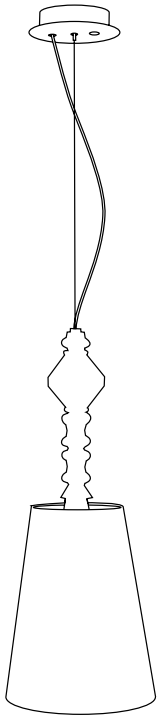

BELLE DE NUIT WALL 2L INSTALLATION GUIDE

LLADRÓ
HANDMADE PORCELAIN
Spain

REF. 01023197 WHITE (CE/UK) / REF. 01023198 WHITE (US) / REF. 01023199 WHITE (JP) / REF. 01023217 BLACK (CE)
REF. 01023218 BLACK (US) / REF. 01023219 BLACK (JP) / REF. 01023237 GREEN (CE/UK) / REF. 01023238 GREEN (US)
REF. 01023239 GREEN (JP) / REF. 01023257 BLUE (CE/UK) / REF. 01023258 BLUE (US) / REF. 01023259 BLUE (JP)
REF. 01023277 PINK (CE/UK) / REF. 01023278 PINK (US) / REF. 01023279 PINK (JP)
REF. 01023297 MULTICOLOR (CE/UK) / REF. 01023298 MULTICOLOR (US) / REF. 01023299 MULTICOLOR (JP)
REF. 01023317 GOLD (CE/UK) / REF. 01023318 GOLD (US) / REF. 01023319 GOLD (JP)

WALL LAMP BELLE DE NUIT SPEC REQUEST 2L

HANDMADE PORCELAIN
Spain

Ref	QTY	Finish	Material	Description	Measures	Ref	QTY	Finish	Material	Description	Measures
8	2	Various	Porcelain	Part 8	26x80 mm - 1" x 3 1/4"	19	2	Various	Porcelain	Part 19	25x82 mm - 9 3/4" x 3 1/4"
11	2	White	Porcelain	Lampshade	88x75 mm - 3 1/2" x 3"	27	1		Mirror	Mirror	217x3 mm - 8 3/4" x 1/4"
12	2	White	Metal	Lampshade support	44x107 mm - 1 3/4" x 4 1/4"	28	1	White	Wood	Wood	217x22 mm - 8 3/4" x 1/4"
13	2	Clear	Glass	G9 Bulb	26x66 mm - 1" x 2 3/4"	29	2	Various	Metal	Metal	70x15 mm - 2 3/4" x 1/2"
14	2	White	Porcelain	G9 Lampholder	18x26 mm - 3/4" x 1"	30	2	Various	Porcelain	Part 30	15x66 mm - 1/2" x 2 3/4"
16	2	Various	Porcelain	Part 16	48x29 mm - 2" x 1 1/4"	31	1	Various	Metal	Part 31	198x115 mm - 8" x 4 1/2"
17	2	Various	Porcelain	Part 17	46x28 mm - 1 3/4" x 1"						

Lithophane lamp
300 (max) x Ø 11 cm
Weight: 8,3 kg

Floor lamp I
230 (max) x Ø 23 cm
Weight: 1,2 kg

Floor lamp II
230 (max) x Ø 23 cm
Weight: 1,75 kg

Wall lamp
36 x 29 x 16 cm

Floor I lamp
181 x Ø 32 cm

Floor II lamp
181 x Ø 32 cm

Table lamp big
55 x Ø 20 cm

Table lamp little
28 x Ø 9 cm

-Collection: Belle de Nuit

-Type: Wall lamp

-Collection: Belle de Nuit

-Type: Wall lamp