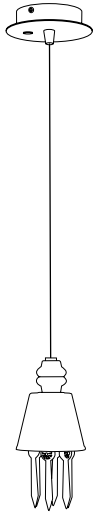

BELLE DE NUIT WALL 2L INSTALLATION GUIDE

LLADRÓ
HANDMADE PORCELAIN
Spain

REF. 01023197 WHITE (CE/UK) / REF. 01023198 WHITE (US) / REF. 01023199 WHITE (JP) / REF. 01023217 BLACK (CE)
REF. 01023218 BLACK (US) / REF. 01023219 BLACK (JP) / REF. 01023237 GREEN (CE/UK) / REF. 01023238 GREEN (US)
REF. 01023239 GREEN (JP) / REF. 01023257 BLUE (CE/UK) / REF. 01023258 BLUE (US) / REF. 01023259 BLUE (JP)
REF. 01023277 PINK (CE/UK) / REF. 01023278 PINK (US) / REF. 01023279 PINK (JP)
REF. 01023297 MULTICOLOR (CE/UK) / REF. 01023298 MULTICOLOR (US) / REF. 01023299 MULTICOLOR (JP)
REF. 01023317 GOLD (CE/UK) / REF. 01023318 GOLD (US) / REF. 01023319 GOLD (JP)

WALL LAMP BELLE DE NUIT SPEC REQUEST 2L

HANDMADE PORCELAIN
Spain

Ref	QTY	Finish	Material	Description	Measures	Ref	QTY	Finish	Material	Description	Measures
8	2	Various	Porcelain	Part 8	26x80 mm - 1" x 3 1/4"	19	2	Various	Porcelain	Part 19	25x82 mm - 9 3/4" x 3 1/4"
11	2	White	Porcelain	Lampshade	88x75 mm - 3 1/2" x 3"	27	1		Mirror	Mirror	217x3 mm - 8 3/4" x 1/4"
12	2	White	Metal	Lampshade support	44x107 mm - 1 3/4" x 4 1/4"	28	1	White	Wood	Wood	217x22 mm - 8 3/4" x 1/4"
13	2	Clear	Glass	G9 Bulb	26x66 mm - 1" x 2 3/4"	29	2	Various	Metal	Metal	70x15 mm - 2 3/4" x 1/2"
14	2	White	Porcelain	G9 Lampholder	18x26 mm - 3/4" x 1"	30	2	Various	Porcelain	Part 30	15x66 mm - 1/2" x 2 3/4"
16	2	Various	Porcelain	Part 16	48x29 mm - 2" x 1 1/4"	31	1	Various	Metal	Part 31	198x115 mm - 8" x 4 1/2"
17	2	Various	Porcelain	Part 17	46x28 mm - 1 3/4" x 1"						

Lithophane lamp
300 (max) x Ø 11 cm
Weight: 8,3 kg

Floor lamp I
230 (max) x Ø 23 cm
Weight: 1,2 kg

Floor lamp II
230 (max) x Ø 23 cm
Weight: 1,75 kg

Wall lamp
36 x 29 x 16 cm

Floor I lamp
181 x Ø 32 cm

Floor II lamp
181 x Ø 32 cm

Table lamp big
55 x Ø 20 cm

Table lamp little
28 x Ø 9 cm

-Collection: Belle de Nuit

-Type: Wall lamp

-Collection: Belle de Nuit

-Type: Wall lamp