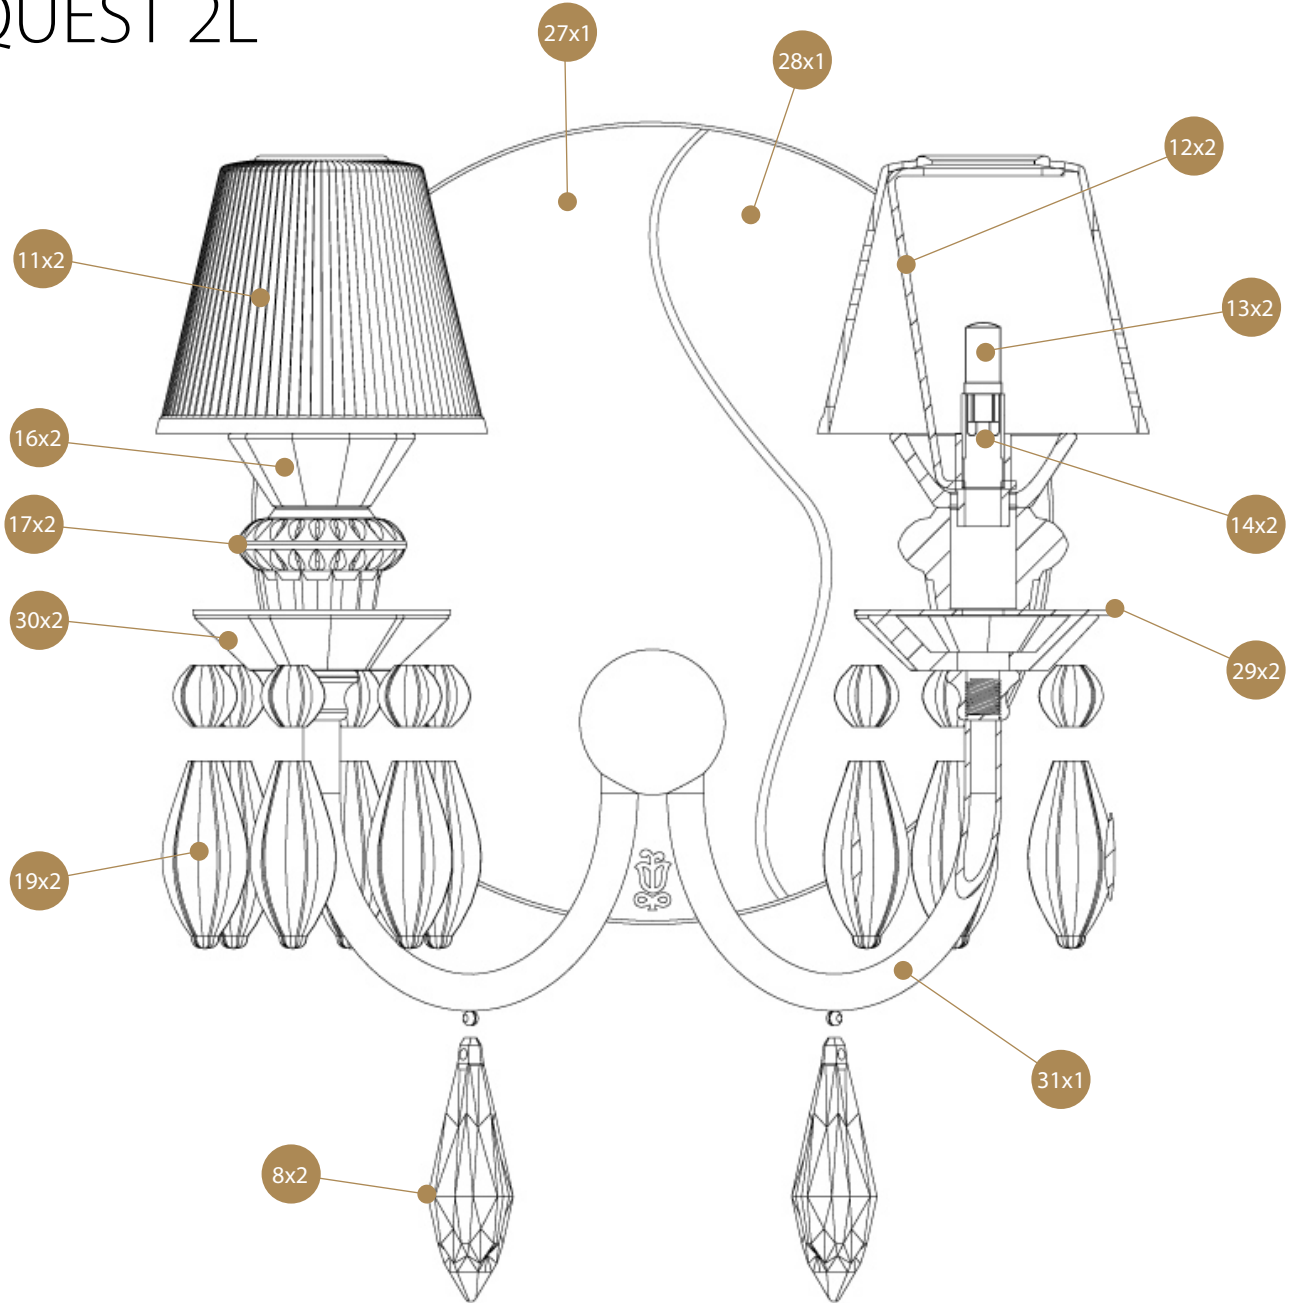

BELLE DE NUIT WALL 2L INSTALLATION GUIDE

LLADRÓ
HANDMADE PORCELAIN
Spain

REF. 01023197 WHITE (CE/UK) / REF. 01023198 WHITE (US) / REF. 01023199 WHITE (JP) / REF. 01023217 BLACK (CE)
REF. 01023218 BLACK (US) / REF. 01023219 BLACK (JP) / REF. 01023237 GREEN (CE/UK) / REF. 01023238 GREEN (US)
REF. 01023239 GREEN (JP) / REF. 01023257 BLUE (CE/UK) / REF. 01023258 BLUE (US) / REF. 01023259 BLUE (JP)
REF. 01023277 PINK (CE/UK) / REF. 01023278 PINK (US) / REF. 01023279 PINK (JP)
REF. 01023297 MULTICOLOR (CE/UK) / REF. 01023298 MULTICOLOR (US) / REF. 01023299 MULTICOLOR (JP)
REF. 01023317 GOLD (CE/UK) / REF. 01023318 GOLD (US) / REF. 01023319 GOLD (JP)

WALL LAMP BELLE DE NUIT SPEC REQUEST 2L

HANDMADE PORCELAIN
Spain

Ref	QTY	Finish	Material	Description	Measures	Ref	QTY	Finish	Material	Description	Measures
8	2	Various	Porcelain	Part 8	26x80 mm - 1" x 3 1/4"	19	2	Various	Porcelain	Part 19	25x82 mm - 9 3/4" x 3 1/4"
11	2	White	Porcelain	Lampshade	88x75 mm - 3 1/2" x 3"	27	1		Mirror	Mirror	217x3 mm - 8 3/4" x 1/4"
12	2	White	Metal	Lampshade support	44x107 mm - 1 3/4" x 4 1/4"	28	1	White	Wood	Wood	217x22 mm - 8 3/4" x 1/4"
13	2	Clear	Glass	G9 Bulb	26x66 mm - 1" x 2 3/4"	29	2	Various	Metal	Metal	70x15 mm - 2 3/4" x 1/2"
14	2	White	Porcelain	G9 Lampholder	18x26 mm - 3/4" x 1"	30	2	Various	Porcelain	Part 30	15x66 mm - 1/2" x 2 3/4"
16	2	Various	Porcelain	Part 16	48x29 mm - 2" x 1 1/4"	31	1	Various	Metal	Part 31	198x115 mm - 8" x 4 1/2"
17	2	Various	Porcelain	Part 17	46x28 mm - 1 3/4" x 1"						

Lithophane lamp
300 (max) x Ø 11 cm
Weight: 8,3 kg

Floor lamp I
230 (max) x Ø 23 cm
Weight: 1,2 kg

Floor lamp II
230 (max) x Ø 23 cm
Weight: 1,75 kg

Wall lamp
36 x 29 x 16 cm

Floor I lamp
181 x Ø 32 cm

Floor II lamp
181 x Ø 32 cm

Table lamp big
55 x Ø 20 cm

Table lamp little
28 x Ø 9 cm

-Collection: Belle de Nuit

-Type: Wall lamp

-Collection: Belle de Nuit

-Type: Wall lamp