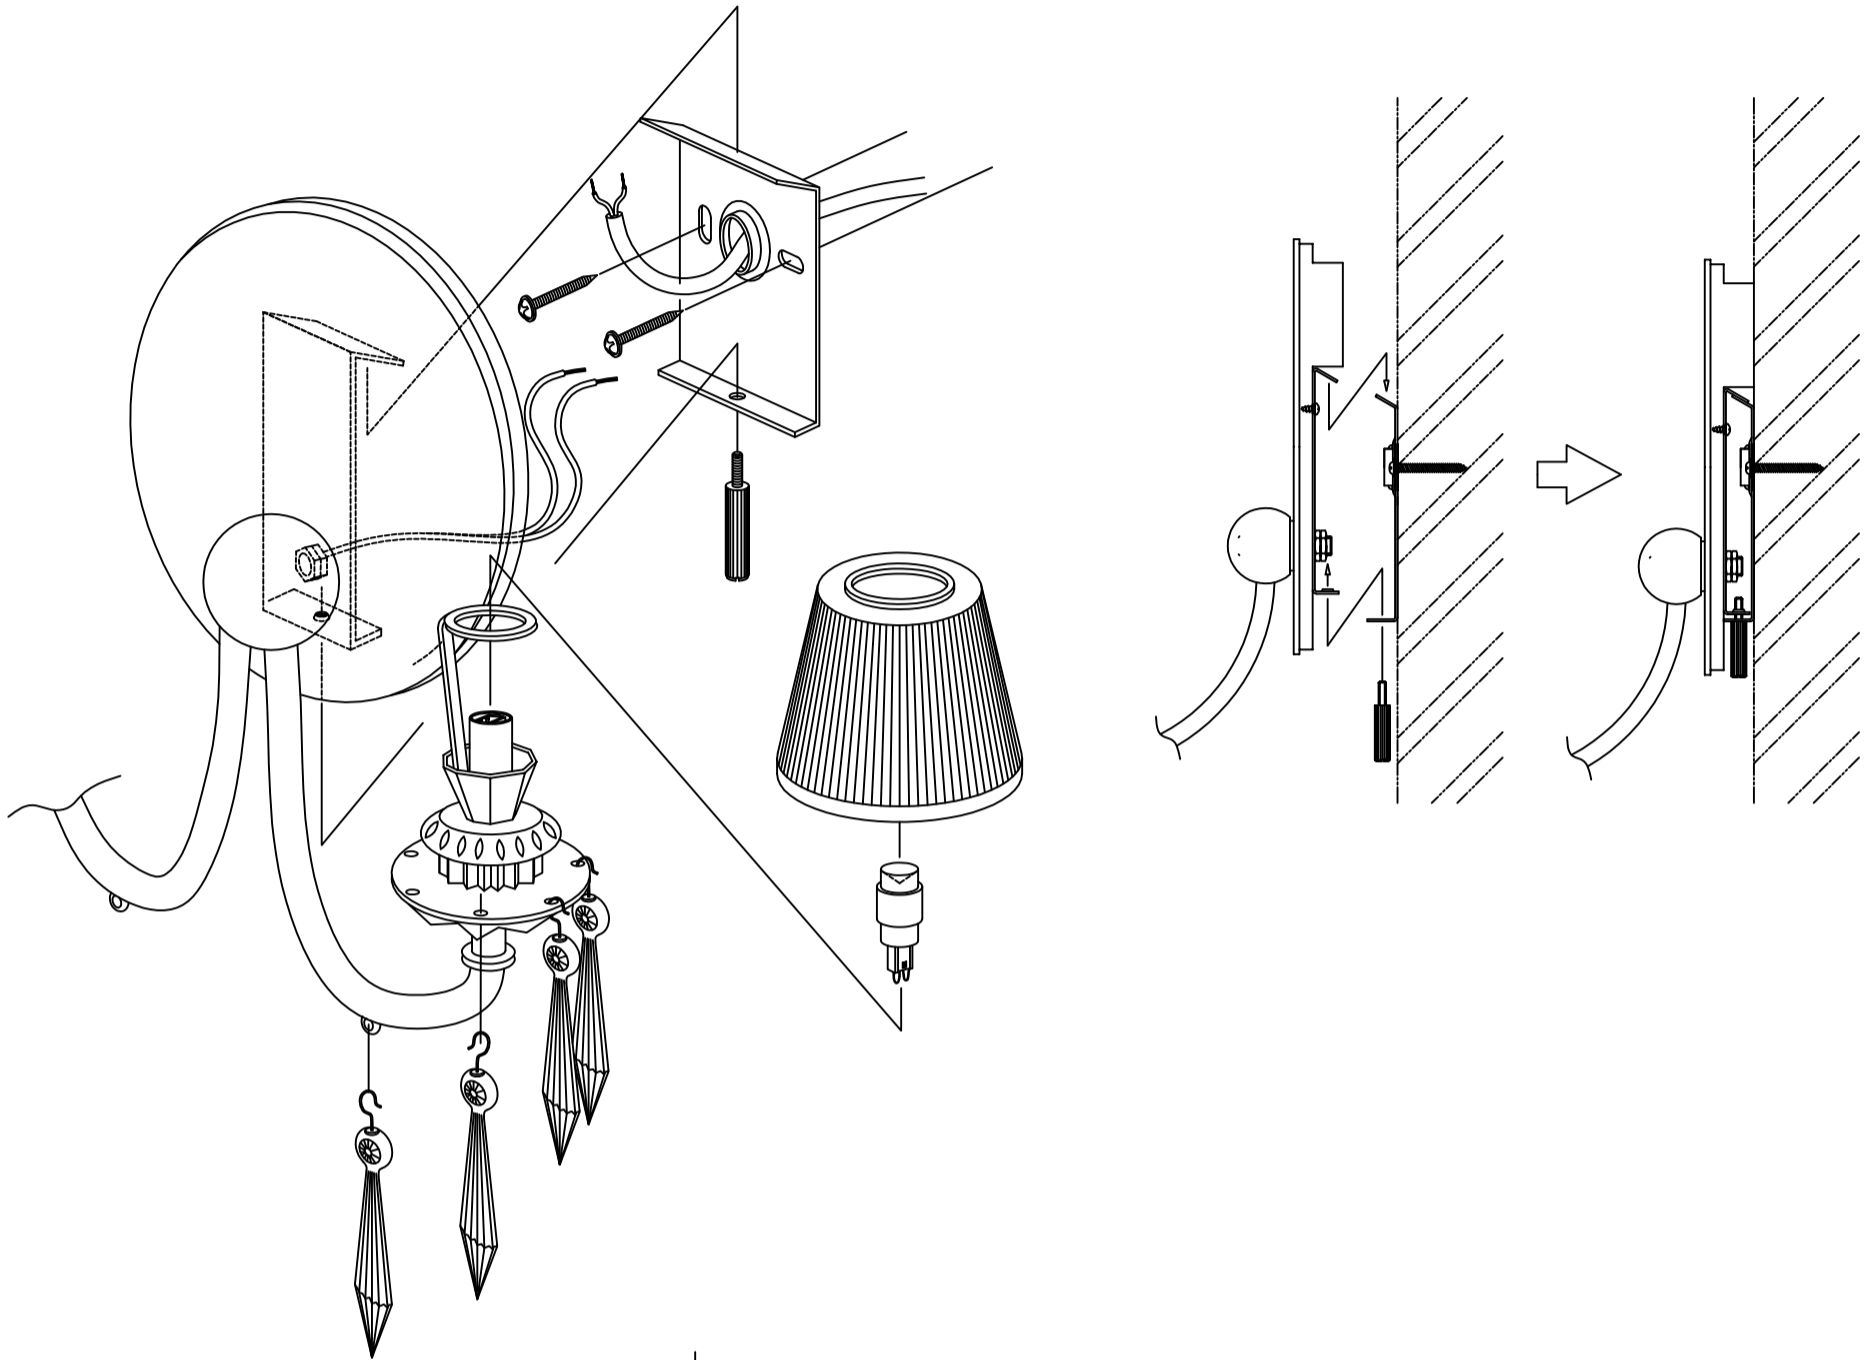

WALL LAMP BELLE DE NUIT SPEC REQUEST 2L

HANDMADE PORCELAIN
Spain

Ref	QTY	Finish	Material	Description	Measures	Ref	QTY	Finish	Material	Description	Measures
8	2	Various	Porcelain	Part 8	26x80 mm - 1" x 3 1/4"	19	2	Various	Porcelain	Part 19	25x82 mm - 9 3/4" x 3 1/4"
11	2	White	Porcelain	Lampshade	88x75 mm - 3 1/2" x 3"	27	1		Mirror	Mirror	217x3 mm - 8 3/4" x 1/4"
12	2	White	Metal	Lampshade support	44x107 mm - 1 3/4" x 4 1/4"	28	1	White	Wood	Wood	217x22 mm - 8 3/4" x 1/4"
13	2	Clear	Glass	G9 Bulb	26x66 mm - 1" x 2 3/4"	29	2	Various	Metal	Metal	70x15 mm - 2 3/4" x 1/2"
14	2	White	Porcelain	G9 Lampholder	18x26 mm - 3/4" x 1"	30	2	Various	Porcelain	Part 30	15x66 mm - 1/2" x 2 3/4"
16	2	Various	Porcelain	Part 16	48x29 mm - 2" x 1 1/4"	31	1	Various	Metal	Part 31	198x115 mm - 8" x 4 1/2"
17	2	Various	Porcelain	Part 17	46x28 mm - 1 3/4" x 1"						

Table lamp big
55 x Ø 20 cm

Table lamp little
28 x Ø 9 cm

-Collection: Belle de Nuit

-Type: Wall lamp

-Collection: Belle de Nuit

-Type: Wall lamp