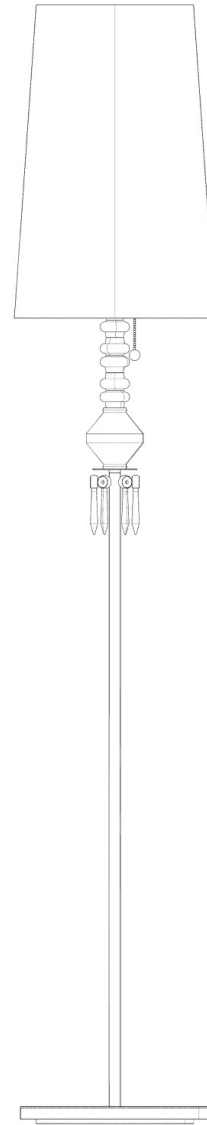

BELLE DE NUIT WALL 2L INSTALLATION GUIDE

LLADRÓ
HANDMADE PORCELAIN
Spain

REF. 01023197 WHITE (CE/UK) / REF. 01023198 WHITE (US) / REF. 01023199 WHITE (JP) / REF. 01023217 BLACK (CE)
REF. 01023218 BLACK (US) / REF. 01023219 BLACK (JP) / REF. 01023237 GREEN (CE/UK) / REF. 01023238 GREEN (US)
REF. 01023239 GREEN (JP) / REF. 01023257 BLUE (CE/UK) / REF. 01023258 BLUE (US) / REF. 01023259 BLUE (JP)
REF. 01023277 PINK (CE/UK) / REF. 01023278 PINK (US) / REF. 01023279 PINK (JP)
REF. 01023297 MULTICOLOR (CE/UK) / REF. 01023298 MULTICOLOR (US) / REF. 01023299 MULTICOLOR (JP)
REF. 01023317 GOLD (CE/UK) / REF. 01023318 GOLD (US) / REF. 01023319 GOLD (JP)

WALL LAMP BELLE DE NUIT SPEC REQUEST 2L

HANDMADE PORCELAIN
Spain

Ref	QTY	Finish	Material	Description	Measures	Ref	QTY	Finish	Material	Description	Measures
8	2	Various	Porcelain	Part 8	26x80 mm - 1" x 3 1/4"	19	2	Various	Porcelain	Part 19	25x82 mm - 9 3/4" x 3 1/4"
11	2	White	Porcelain	Lampshade	88x75 mm - 3 1/2" x 3"	27	1		Mirror	Mirror	217x3 mm - 8 3/4" x 1/4"
12	2	White	Metal	Lampshade support	44x107 mm - 1 3/4" x 4 1/4"	28	1	White	Wood	Wood	217x22 mm - 8 3/4" x 1/4"
13	2	Clear	Glass	G9 Bulb	26x66 mm - 1" x 2 3/4"	29	2	Various	Metal	Metal	70x15 mm - 2 3/4" x 1/2"
14	2	White	Porcelain	G9 Lampholder	18x26 mm - 3/4" x 1"	30	2	Various	Porcelain	Part 30	15x66 mm - 1/2" x 2 3/4"
16	2	Various	Porcelain	Part 16	48x29 mm - 2" x 1 1/4"	31	1	Various	Metal	Part 31	198x115 mm - 8" x 4 1/2"
17	2	Various	Porcelain	Part 17	46x28 mm - 1 3/4" x 1"						

Lithophane lamp
300 (max) x Ø 11 cm
Weight: 8,3 kg

Floor lamp I
230 (max) x Ø 23 cm
Weight: 1,2 kg

Floor lamp II
230 (max) x Ø 23 cm
Weight: 1,75 kg

Wall lamp
36 x 29 x 16 cm

Floor I lamp
181 x Ø 32 cm

Floor II lamp
181 x Ø 32 cm

Table lamp big
55 x Ø 20 cm

Table lamp little
28 x Ø 9 cm

-Collection: Belle de Nuit

-Type: Wall lamp

-Collection: Belle de Nuit

-Type: Wall lamp