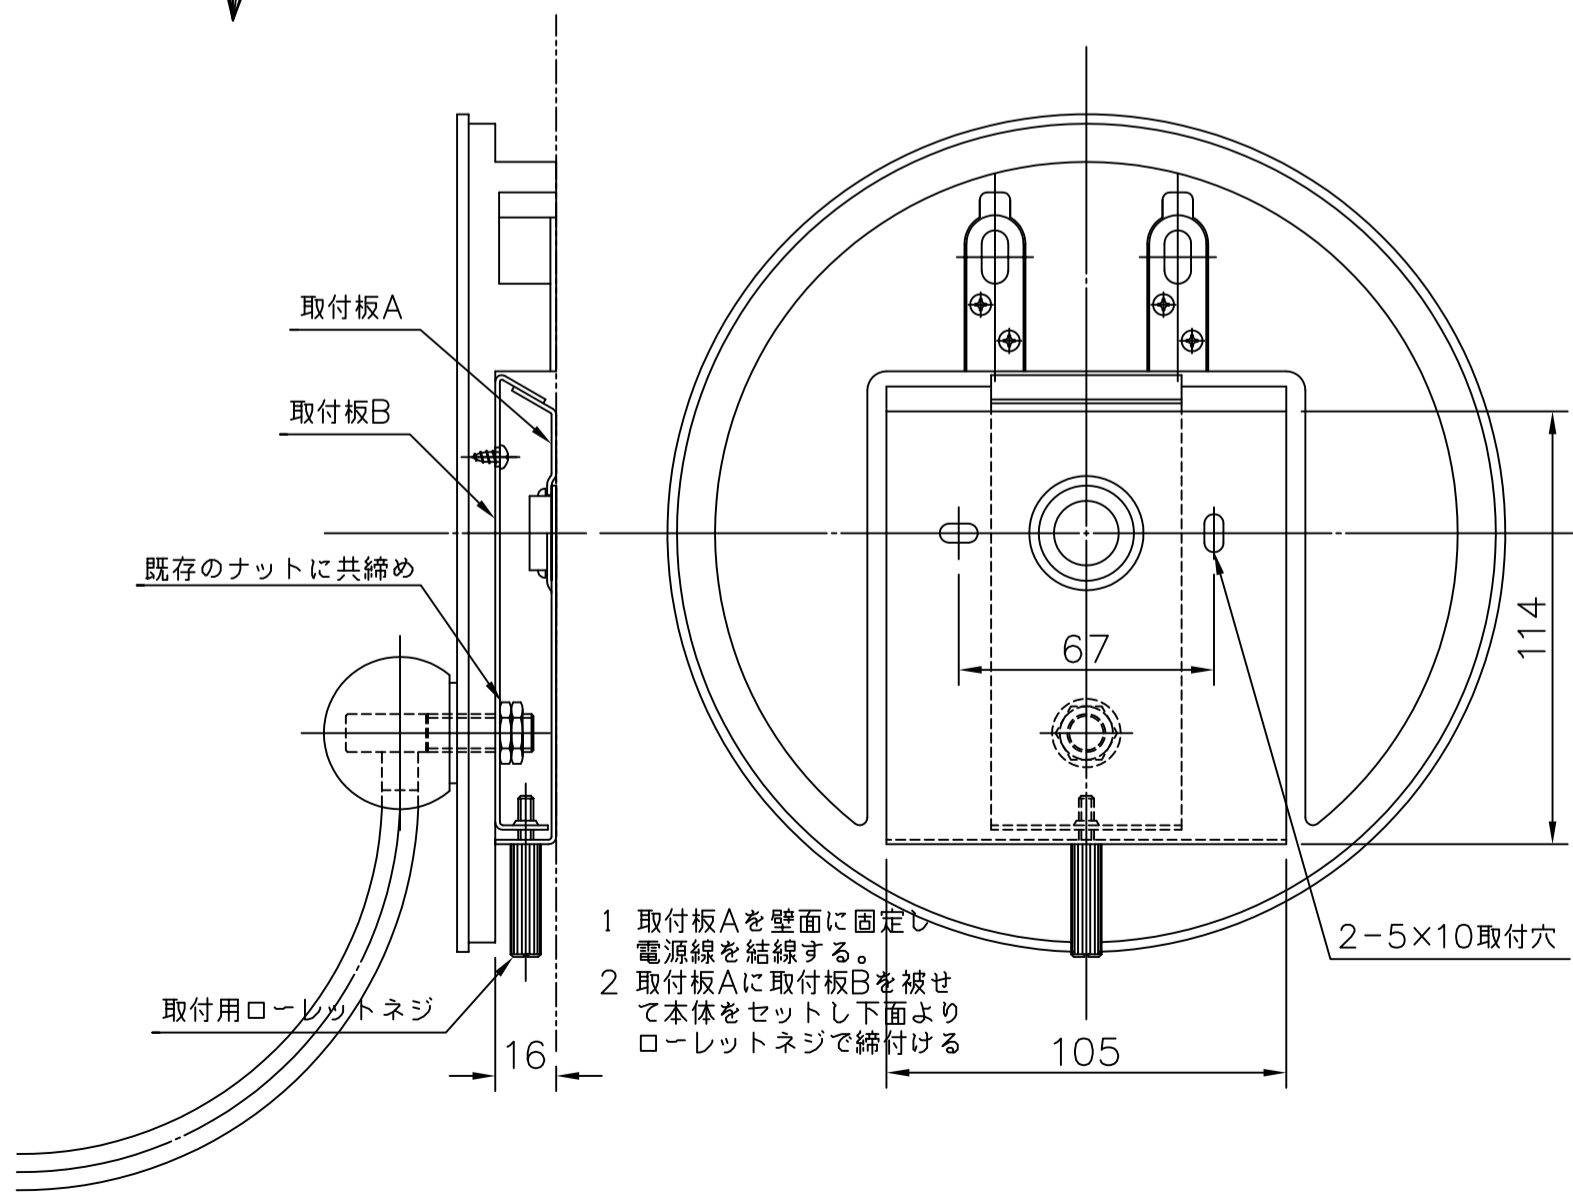

BELLE DE NUIT WALL 2L INSTALLATION GUIDE

REF. 01023197 WHITE (CE/UK) / REF. 01023198 WHITE (US) / REF. 01023199 WHITE (JP) / REF. 01023217 BLACK (CE)
REF. 01023218 BLACK (US) / REF. 01023219 BLACK (JP) / REF. 01023237 GREEN (CE/UK) / REF. 01023238 GREEN (US)
REF. 01023239 GREEN (JP) / REF. 01023257 BLUE (CE/UK) / REF. 01023258 BLUE (US) / REF. 01023259 BLUE (JP)
REF. 01023277 PINK (CE/UK) / REF. 01023278 PINK (US) / REF. 01023279 PINK (JP)
REF. 01023297 MULTICOLOR (CE/UK) / REF. 01023298 MULTICOLOR (US) / REF. 01023299 MULTICOLOR (JP)
REF. 01023317 GOLD (CE/UK) / REF. 01023318 GOLD (US) / REF. 01023319 GOLD (JP)

WALL LAMP BELLE DE NUIT SPEC REQUEST 2L

Ref	QTY	Finish	Material	Description	Measures	Ref	QTY	Finish	Material	Description	Measures
8	2	Various	Porcelain	Part 8	26x80 mm - 1" x 3 1/4"	19	2	Various	Porcelain	Part 19	25x82 mm - 9 3/4" x 3 1/4"
11	2	White	Porcelain	Lampshade	88x75 mm - 3 1/2" x 3"	27	1		Mirror	Mirror	217x3 mm - 8 3/4" x 1/4"
12	2	White	Metal	Lampshade support	44x107 mm - 1 3/4" x 4 1/4"	28	1	White	Wood	Wood	217x22 mm - 8 3/4" x 1/4"
13	2	Clear	Glass	G9 Bulb	26x66 mm - 1" x 2 3/4"	29	2	Various	Metal	Metal	70x15 mm - 2 3/4" x 1/2"
14	2	White	Porcelain	G9 Lampholder	18x26 mm - 3/4" x 1"	30	2	Various	Porcelain	Part 30	15x66 mm - 1/2" x 2 3/4"
16	2	Various	Porcelain	Part 16	48x29 mm - 2" x 1 1/4"	31	1	Various	Metal	Part 31	198x115 mm - 8" x 4 1/2"
17	2	Various	Porcelain	Part 17	46x28 mm - 1 3/4" x 1"						

Lithophane lamp
300 (max) x Ø 11 cm
Weight: 8,3 kg

Floor lamp I
230 (max) x Ø 23 cm
Weight: 1,2 kg

Floor lamp II
230 (max) x Ø 23 cm
Weight: 1,75 kg

Wall lamp
36 x 29 x 16 cm

Floor I lamp
181 x Ø 32 cm

Floor II lamp
181 x Ø 32 cm

Table lamp big
55 x Ø 20 cm

Table lamp little
28 x Ø 9 cm

-Collection: Belle de Nuit

-Type: Wall lamp

-Collection: Belle de Nuit

-Type: Wall lamp