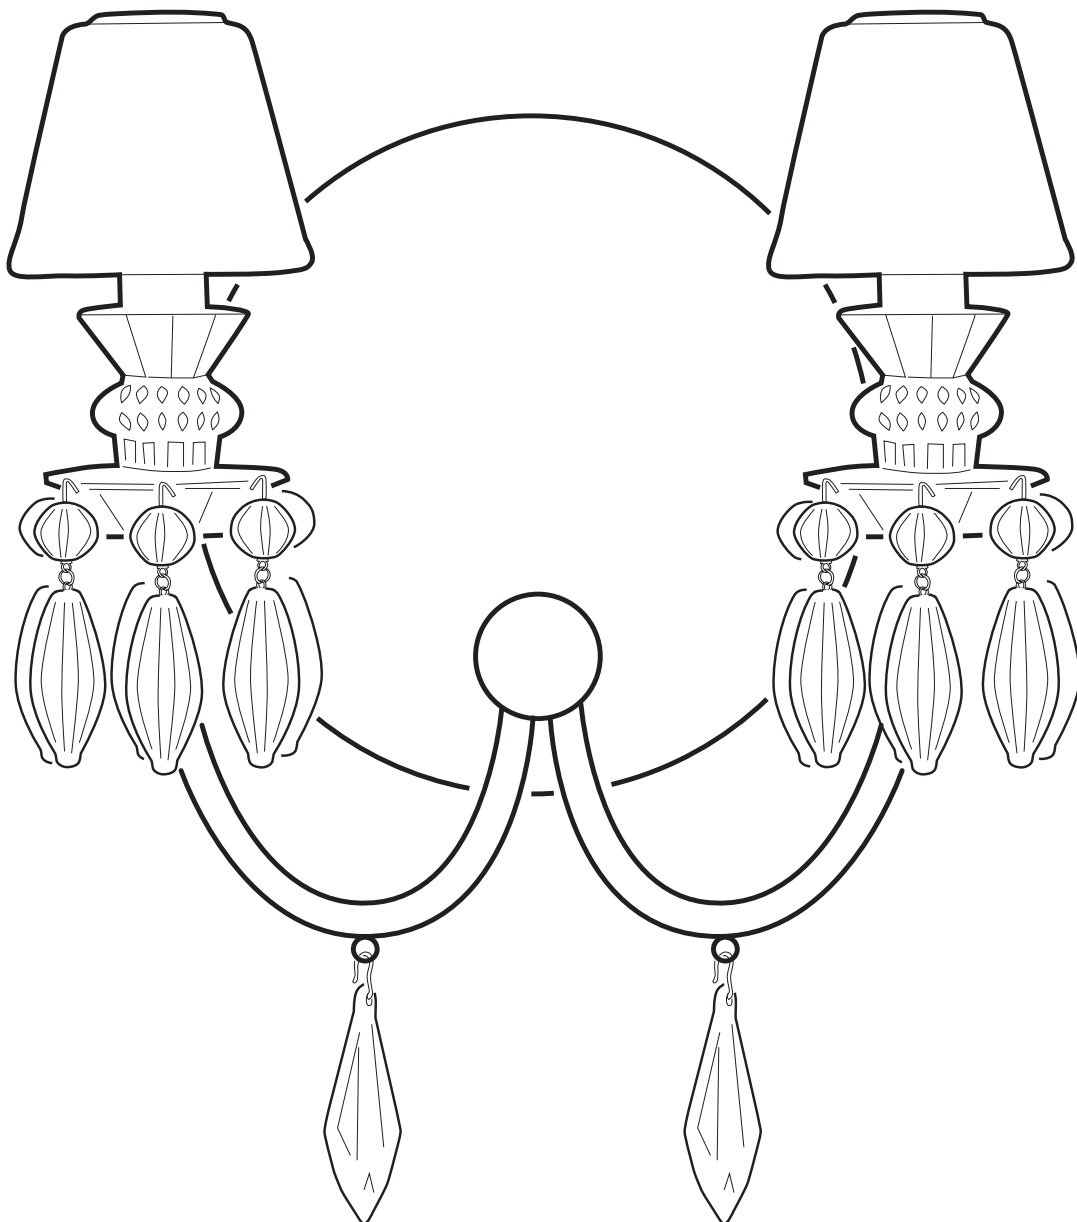

BELLE DE NUIT WALL 2L INSTALLATION GUIDE

REF. 01023197 WHITE (CE/UK) / REF. 01023198 WHITE (US) / REF. 01023199 WHITE (JP) / REF. 01023217 BLACK (CE)
REF. 01023218 BLACK (US) / REF. 01023219 BLACK (JP) / REF. 01023237 GREEN (CE/UK) / REF. 01023238 GREEN (US)
REF. 01023239 GREEN (JP) / REF. 01023257 BLUE (CE/UK) / REF. 01023258 BLUE (US) / REF. 01023259 BLUE (JP)
REF. 01023277 PINK (CE/UK) / REF. 01023278 PINK (US) / REF. 01023279 PINK (JP)
REF. 01023297 MULTICOLOR (CE/UK) / REF. 01023298 MULTICOLOR (US) / REF. 01023299 MULTICOLOR (JP)
REF. 01023317 GOLD (CE/UK) / REF. 01023318 GOLD (US) / REF. 01023319 GOLD (JP)

WALL LAMP BELLE DE NUIT SPEC REQUEST 2L

Ref	QTY	Finish	Material	Description	Measures	Ref	QTY	Finish	Material	Description	Measures
8	2	Various	Porcelain	Part 8	26x80 mm - 1" x 3 1/4"	19	2	Various	Porcelain	Part 19	25x82 mm - 9 3/4" x 3 1/4"
11	2	White	Porcelain	Lampshade	88x75 mm - 3 1/2" x 3"	27	1		Mirror	Mirror	217x3 mm - 8 3/4" x 1/4"
12	2	White	Metal	Lampshade support	44x107 mm - 1 3/4" x 4 1/4"	28	1	White	Wood	Wood	217x22 mm - 8 3/4" x 1/4"
13	2	Clear	Glass	G9 Bulb	26x66 mm - 1" x 2 3/4"	29	2	Various	Metal	Metal	70x15 mm - 2 3/4" x 1/2"
14	2	White	Porcelain	G9 Lampholder	18x26 mm - 3/4" x 1"	30	2	Various	Porcelain	Part 30	15x66 mm - 1/2" x 2 3/4"
16	2	Various	Porcelain	Part 16	48x29 mm - 2" x 1 1/4"	31	1	Various	Metal	Part 31	198x115 mm - 8" x 4 1/2"
17	2	Various	Porcelain	Part 17	46x28 mm - 1 3/4" x 1"						

Lithophane lamp
300 (max) x Ø 11 cm
Weight: 8,3 kg

Floor lamp I
230 (max) x Ø 23 cm
Weight: 1,2 kg

Floor lamp II
230 (max) x Ø 23 cm
Weight: 1,75 kg

Wall lamp
36 x 29 x 16 cm

Floor I lamp
181 x Ø 32 cm

Floor II lamp
181 x Ø 32 cm

Table lamp big
55 x Ø 20 cm

Table lamp little
28 x Ø 9 cm

-Collection: Belle de Nuit

-Type: Wall lamp

-Collection: Belle de Nuit

-Type: Wall lamp