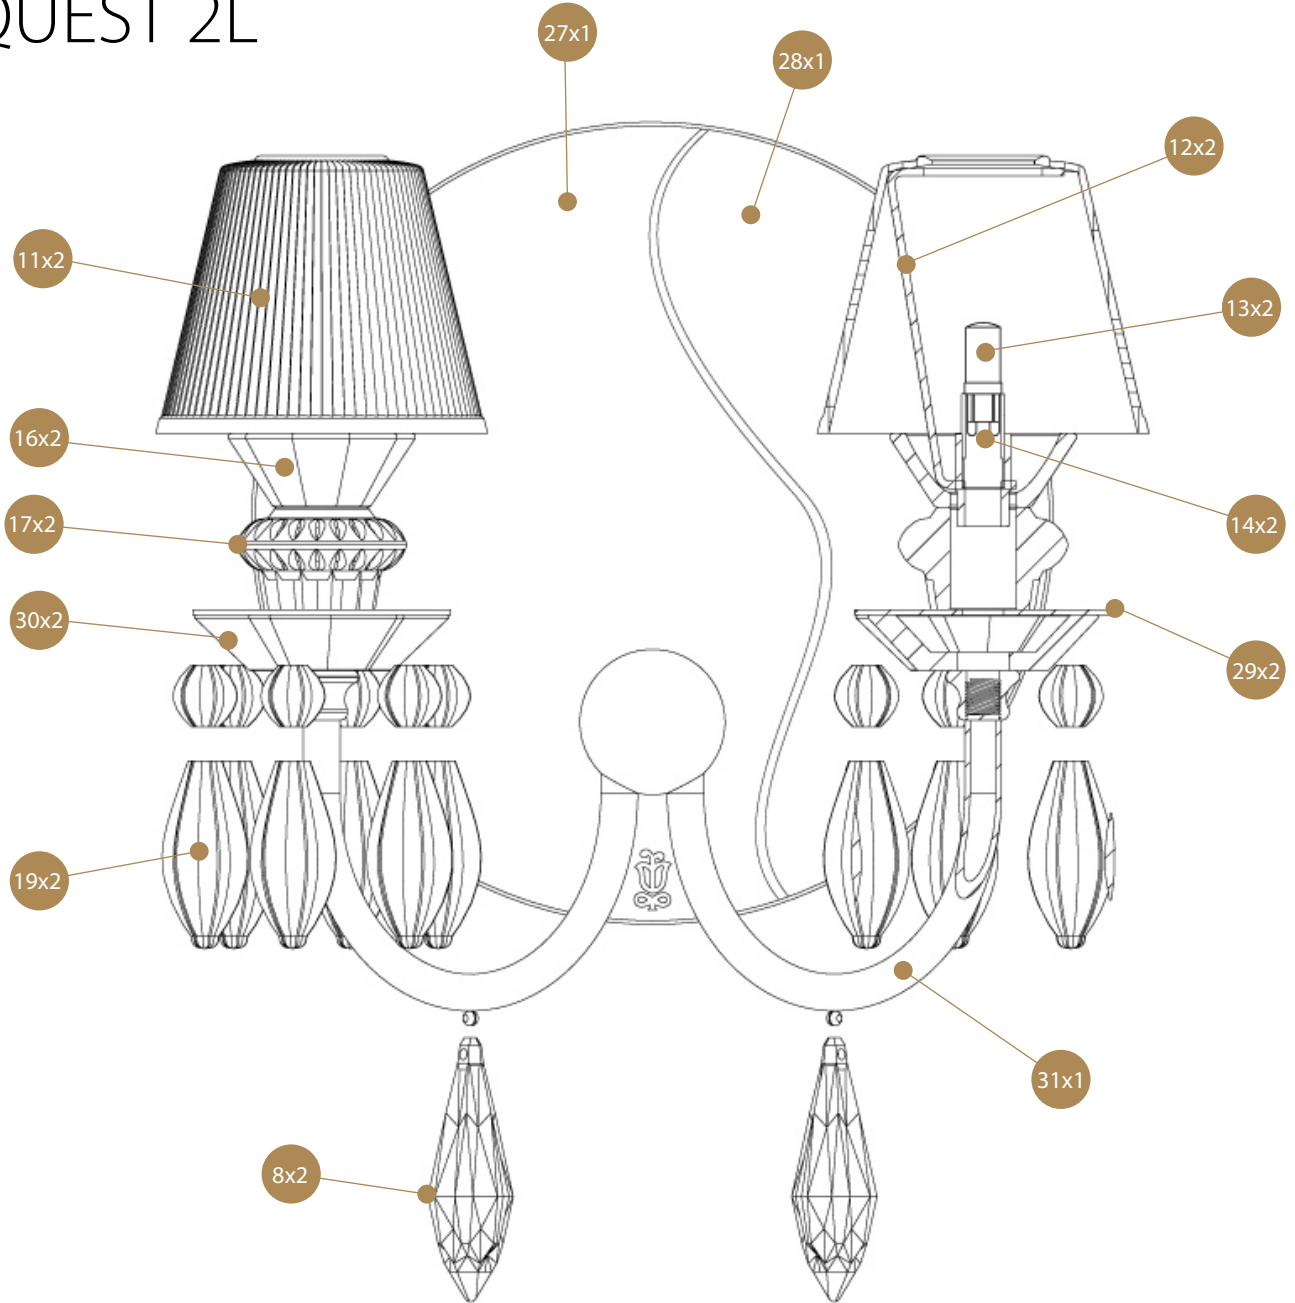

BELLE DE NUIT WALL 2L INSTALLATION GUIDE

REF. 01023197 WHITE (CE/UK) / REF. 01023198 WHITE (US) / REF. 01023199 WHITE (JP) / REF. 01023217 BLACK (CE)
REF. 01023218 BLACK (US) / REF. 01023219 BLACK (JP) / REF. 01023237 GREEN (CE/UK) / REF. 01023238 GREEN (US)
REF. 01023239 GREEN (JP) / REF. 01023257 BLUE (CE/UK) / REF. 01023258 BLUE (US) / REF. 01023259 BLUE (JP)
REF. 01023277 PINK (CE/UK) / REF. 01023278 PINK (US) / REF. 01023279 PINK (JP)
REF. 01023297 MULTICOLOR (CE/UK) / REF. 01023298 MULTICOLOR (US) / REF. 01023299 MULTICOLOR (JP)
REF. 01023317 GOLD (CE/UK) / REF. 01023318 GOLD (US) / REF. 01023319 GOLD (JP)

WALL LAMP BELLE DE NUIT SPEC REQUEST 2L

Ref	QTY	Finish	Material	Description	Measures	Ref	QTY	Finish	Material	Description	Measures
8	2	Various	Porcelain	Part 8	26x80 mm - 1" x 3 1/4"	19	2	Various	Porcelain	Part 19	25x82 mm - 9 3/4" x 3 1/4"
11	2	White	Porcelain	Lampshade	88x75 mm - 3 1/2" x 3"	27	1		Mirror	Mirror	217x3 mm - 8 3/4" x 1/4"
12	2	White	Metal	Lampshade support	44x107 mm - 1 3/4" x 4 1/4"	28	1	White	Wood	Wood	217x22 mm - 8 3/4" x 1/4"
13	2	Clear	Glass	G9 Bulb	26x66 mm - 1" x 2 3/4"	29	2	Various	Metal	Metal	70x15 mm - 2 3/4" x 1/2"
14	2	White	Porcelain	G9 Lampholder	18x26 mm - 3/4" x 1"	30	2	Various	Porcelain	Part 30	15x66 mm - 1/2" x 2 3/4"
16	2	Various	Porcelain	Part 16	48x29 mm - 2" x 1 1/4"	31	1	Various	Metal	Part 31	198x115 mm - 8" x 4 1/2"
17	2	Various	Porcelain	Part 17	46x28 mm - 1 3/4" x 1"						

Lithophane lamp
300 (max) x Ø 11 cm
Weight: 8,3 kg

Floor lamp I
230 (max) x Ø 23 cm
Weight: 1,2 kg

Floor lamp II
230 (max) x Ø 23 cm
Weight: 1,75 kg

Wall lamp
36 x 29 x 16 cm

Floor I lamp
181 x Ø 32 cm

Floor II lamp
181 x Ø 32 cm

Table lamp big
55 x Ø 20 cm

Table lamp little
28 x Ø 9 cm

-Collection: Belle de Nuit

-Type: Wall lamp

-Collection: Belle de Nuit

-Type: Wall lamp