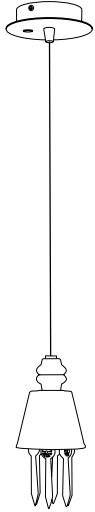

BELLE DE NUIT WALL 2L INSTALLATION GUIDE

REF. 01023197 WHITE (CE/UK) / REF. 01023198 WHITE (US) / REF. 01023199 WHITE (JP) / REF. 01023217 BLACK (CE)
REF. 01023218 BLACK (US) / REF. 01023219 BLACK (JP) / REF. 01023237 GREEN (CE/UK) / REF. 01023238 GREEN (US)
REF. 01023239 GREEN (JP) / REF. 01023257 BLUE (CE/UK) / REF. 01023258 BLUE (US) / REF. 01023259 BLUE (JP)
REF. 01023277 PINK (CE/UK) / REF. 01023278 PINK (US) / REF. 01023279 PINK (JP)
REF. 01023297 MULTICOLOR (CE/UK) / REF. 01023298 MULTICOLOR (US) / REF. 01023299 MULTICOLOR (JP)
REF. 01023317 GOLD (CE/UK) / REF. 01023318 GOLD (US) / REF. 01023319 GOLD (JP)

WALL LAMP BELLE DE NUIT SPEC REQUEST 2L

Ref	QTY	Finish	Material	Description	Measures	Ref	QTY	Finish	Material	Description	Measures
8	2	Various	Porcelain	Part 8	26x80 mm - 1" x 3 1/4"	19	2	Various	Porcelain	Part 19	25x82 mm - 9 3/4" x 3 1/4"
11	2	White	Porcelain	Lampshade	88x75 mm - 3 1/2" x 3"	27	1		Mirror	Mirror	217x3 mm - 8 3/4" x 1/4"
12	2	White	Metal	Lampshade support	44x107 mm - 1 3/4" x 4 1/4"	28	1	White	Wood	Wood	217x22 mm - 8 3/4" x 1/4"
13	2	Clear	Glass	G9 Bulb	26x66 mm - 1" x 2 3/4"	29	2	Various	Metal	Metal	70x15 mm - 2 3/4" x 1/2"
14	2	White	Porcelain	G9 Lampholder	18x26 mm - 3/4" x 1"	30	2	Various	Porcelain	Part 30	15x66 mm - 1/2" x 2 3/4"
16	2	Various	Porcelain	Part 16	48x29 mm - 2" x 1 1/4"	31	1	Various	Metal	Part 31	198x115 mm - 8" x 4 1/2"
17	2	Various	Porcelain	Part 17	46x28 mm - 1 3/4" x 1"						

Lithophane lamp
300 (max) x Ø 11 cm
Weight: 8,3 kg

Floor lamp I
230 (max) x Ø 23 cm
Weight: 1,2 kg

Floor lamp II
230 (max) x Ø 23 cm
Weight: 1,75 kg

Wall lamp
36 x 29 x 16 cm

Floor I lamp
181 x Ø 32 cm

Floor II lamp
181 x Ø 32 cm

Table lamp big
55 x Ø 20 cm

Table lamp little
28 x Ø 9 cm

-Collection: Belle de Nuit

-Type: Wall lamp

-Collection: Belle de Nuit

-Type: Wall lamp