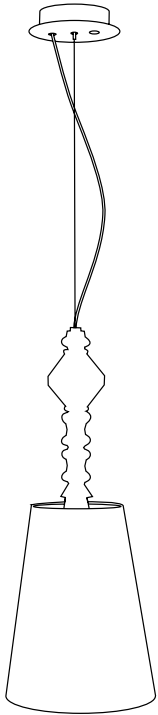

BELLE DE NUIT WALL 2L INSTALLATION GUIDE

REF. 01023197 WHITE (CE/UK) / REF. 01023198 WHITE (US) / REF. 01023199 WHITE (JP) / REF. 01023217 BLACK (CE)
REF. 01023218 BLACK (US) / REF. 01023219 BLACK (JP) / REF. 01023237 GREEN (CE/UK) / REF. 01023238 GREEN (US)
REF. 01023239 GREEN (JP) / REF. 01023257 BLUE (CE/UK) / REF. 01023258 BLUE (US) / REF. 01023259 BLUE (JP)
REF. 01023277 PINK (CE/UK) / REF. 01023278 PINK (US) / REF. 01023279 PINK (JP)
REF. 01023297 MULTICOLOR (CE/UK) / REF. 01023298 MULTICOLOR (US) / REF. 01023299 MULTICOLOR (JP)
REF. 01023317 GOLD (CE/UK) / REF. 01023318 GOLD (US) / REF. 01023319 GOLD (JP)

WALL LAMP BELLE DE NUIT SPEC REQUEST 2L

Ref	QTY	Finish	Material	Description	Measures	Ref	QTY	Finish	Material	Description	Measures
8	2	Various	Porcelain	Part 8	26x80 mm - 1" x 3 1/4"	19	2	Various	Porcelain	Part 19	25x82 mm - 9 3/4" x 3 1/4"
11	2	White	Porcelain	Lampshade	88x75 mm - 3 1/2" x 3"	27	1		Mirror	Mirror	217x3 mm - 8 3/4" x 1/4"
12	2	White	Metal	Lampshade support	44x107 mm - 1 3/4" x 4 1/4"	28	1	White	Wood	Wood	217x22 mm - 8 3/4" x 1/4"
13	2	Clear	Glass	G9 Bulb	26x66 mm - 1" x 2 3/4"	29	2	Various	Metal	Metal	70x15 mm - 2 3/4" x 1/2"
14	2	White	Porcelain	G9 Lampholder	18x26 mm - 3/4" x 1"	30	2	Various	Porcelain	Part 30	15x66 mm - 1/2" x 2 3/4"
16	2	Various	Porcelain	Part 16	48x29 mm - 2" x 1 1/4"	31	1	Various	Metal	Part 31	198x115 mm - 8" x 4 1/2"
17	2	Various	Porcelain	Part 17	46x28 mm - 1 3/4" x 1"						

Lithophane lamp
300 (max) x Ø 11 cm
Weight: 8,3 kg

Floor lamp I
230 (max) x Ø 23 cm
Weight: 1,2 kg

Floor lamp II
230 (max) x Ø 23 cm
Weight: 1,75 kg

Wall lamp
36 x 29 x 16 cm

Floor I lamp
181 x Ø 32 cm

Floor II lamp
181 x Ø 32 cm

Table lamp big
55 x Ø 20 cm

Table lamp little
28 x Ø 9 cm

-Collection: Belle de Nuit

-Type: Wall lamp

-Collection: Belle de Nuit

-Type: Wall lamp