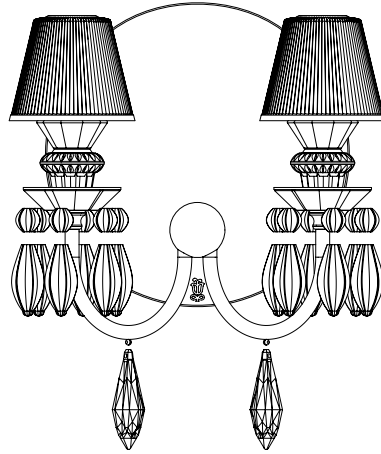

BELLE DE NUIT WALL 2L INSTALLATION GUIDE

REF. 01023197 WHITE (CE/UK) / REF. 01023198 WHITE (US) / REF. 01023199 WHITE (JP) / REF. 01023217 BLACK (CE)
REF. 01023218 BLACK (US) / REF. 01023219 BLACK (JP) / REF. 01023237 GREEN (CE/UK) / REF. 01023238 GREEN (US)
REF. 01023239 GREEN (JP) / REF. 01023257 BLUE (CE/UK) / REF. 01023258 BLUE (US) / REF. 01023259 BLUE (JP)
REF. 01023277 PINK (CE/UK) / REF. 01023278 PINK (US) / REF. 01023279 PINK (JP)
REF. 01023297 MULTICOLOR (CE/UK) / REF. 01023298 MULTICOLOR (US) / REF. 01023299 MULTICOLOR (JP)
REF. 01023317 GOLD (CE/UK) / REF. 01023318 GOLD (US) / REF. 01023319 GOLD (JP)

WALL LAMP BELLE DE NUIT SPEC REQUEST 2L

Ref	QTY	Finish	Material	Description	Measures	Ref	QTY	Finish	Material	Description	Measures
8	2	Various	Porcelain	Part 8	26x80 mm - 1" x 3 1/4"	19	2	Various	Porcelain	Part 19	25x82 mm - 9 3/4" x 3 1/4"
11	2	White	Porcelain	Lampshade	88x75 mm - 3 1/2" x 3"	27	1		Mirror	Mirror	217x3 mm - 8 3/4" x 1/4"
12	2	White	Metal	Lampshade support	44x107 mm - 1 3/4" x 4 1/4"	28	1	White	Wood	Wood	217x22 mm - 8 3/4" x 1/4"
13	2	Clear	Glass	G9 Bulb	26x66 mm - 1" x 2 3/4"	29	2	Various	Metal	Metal	70x15 mm - 2 3/4" x 1/2"
14	2	White	Porcelain	G9 Lampholder	18x26 mm - 3/4" x 1"	30	2	Various	Porcelain	Part 30	15x66 mm - 1/2" x 2 3/4"
16	2	Various	Porcelain	Part 16	48x29 mm - 2" x 1 1/4"	31	1	Various	Metal	Part 31	198x115 mm - 8" x 4 1/2"
17	2	Various	Porcelain	Part 17	46x28 mm - 1 3/4" x 1"						

Lithophane lamp
300 (max) x Ø 11 cm
Weight: 8,3 kg

Floor lamp I
230 (max) x Ø 23 cm
Weight: 1,2 kg

Floor lamp II
230 (max) x Ø 23 cm
Weight: 1,75 kg

Wall lamp
36 x 29 x 16 cm

Floor I lamp
181 x Ø 32 cm

Floor II lamp
181 x Ø 32 cm

Table lamp big
55 x Ø 20 cm

Table lamp little
28 x Ø 9 cm

-Collection: Belle de Nuit

-Type: Wall lamp

-Collection: Belle de Nuit

-Type: Wall lamp