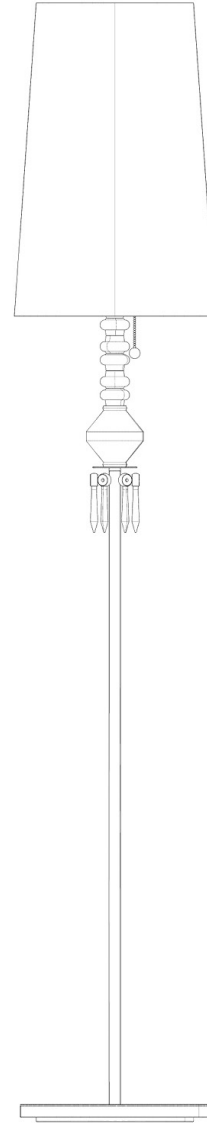

BELLE DE NUIT WALL 2L INSTALLATION GUIDE

REF. 01023197 WHITE (CE/UK) / REF. 01023198 WHITE (US) / REF. 01023199 WHITE (JP) / REF. 01023217 BLACK (CE)
REF. 01023218 BLACK (US) / REF. 01023219 BLACK (JP) / REF. 01023237 GREEN (CE/UK) / REF. 01023238 GREEN (US)
REF. 01023239 GREEN (JP) / REF. 01023257 BLUE (CE/UK) / REF. 01023258 BLUE (US) / REF. 01023259 BLUE (JP)
REF. 01023277 PINK (CE/UK) / REF. 01023278 PINK (US) / REF. 01023279 PINK (JP)
REF. 01023297 MULTICOLOR (CE/UK) / REF. 01023298 MULTICOLOR (US) / REF. 01023299 MULTICOLOR (JP)
REF. 01023317 GOLD (CE/UK) / REF. 01023318 GOLD (US) / REF. 01023319 GOLD (JP)

WALL LAMP BELLE DE NUIT SPEC REQUEST 2L

Ref	QTY	Finish	Material	Description	Measures	Ref	QTY	Finish	Material	Description	Measures
8	2	Various	Porcelain	Part 8	26x80 mm - 1" x 3 1/4"	19	2	Various	Porcelain	Part 19	25x82 mm - 9 3/4" x 3 1/4"
11	2	White	Porcelain	Lampshade	88x75 mm - 3 1/2" x 3"	27	1		Mirror	Mirror	217x3 mm - 8 3/4" x 1/4"
12	2	White	Metal	Lampshade support	44x107 mm - 1 3/4" x 4 1/4"	28	1	White	Wood	Wood	217x22 mm - 8 3/4" x 1/4"
13	2	Clear	Glass	G9 Bulb	26x66 mm - 1" x 2 3/4"	29	2	Various	Metal	Metal	70x15 mm - 2 3/4" x 1/2"
14	2	White	Porcelain	G9 Lampholder	18x26 mm - 3/4" x 1"	30	2	Various	Porcelain	Part 30	15x66 mm - 1/2" x 2 3/4"
16	2	Various	Porcelain	Part 16	48x29 mm - 2" x 1 1/4"	31	1	Various	Metal	Part 31	198x115 mm - 8" x 4 1/2"
17	2	Various	Porcelain	Part 17	46x28 mm - 1 3/4" x 1"						

Lithophane lamp
300 (max) x Ø 11 cm
Weight: 8,3 kg

Floor lamp I
230 (max) x Ø 23 cm
Weight: 1,2 kg

Floor lamp II
230 (max) x Ø 23 cm
Weight: 1,75 kg

Wall lamp
36 x 29 x 16 cm

Floor I lamp
181 x Ø 32 cm

Floor II lamp
181 x Ø 32 cm

Table lamp big
55 x Ø 20 cm

Table lamp little
28 x Ø 9 cm

-Collection: Belle de Nuit

-Type: Wall lamp

-Collection: Belle de Nuit

-Type: Wall lamp