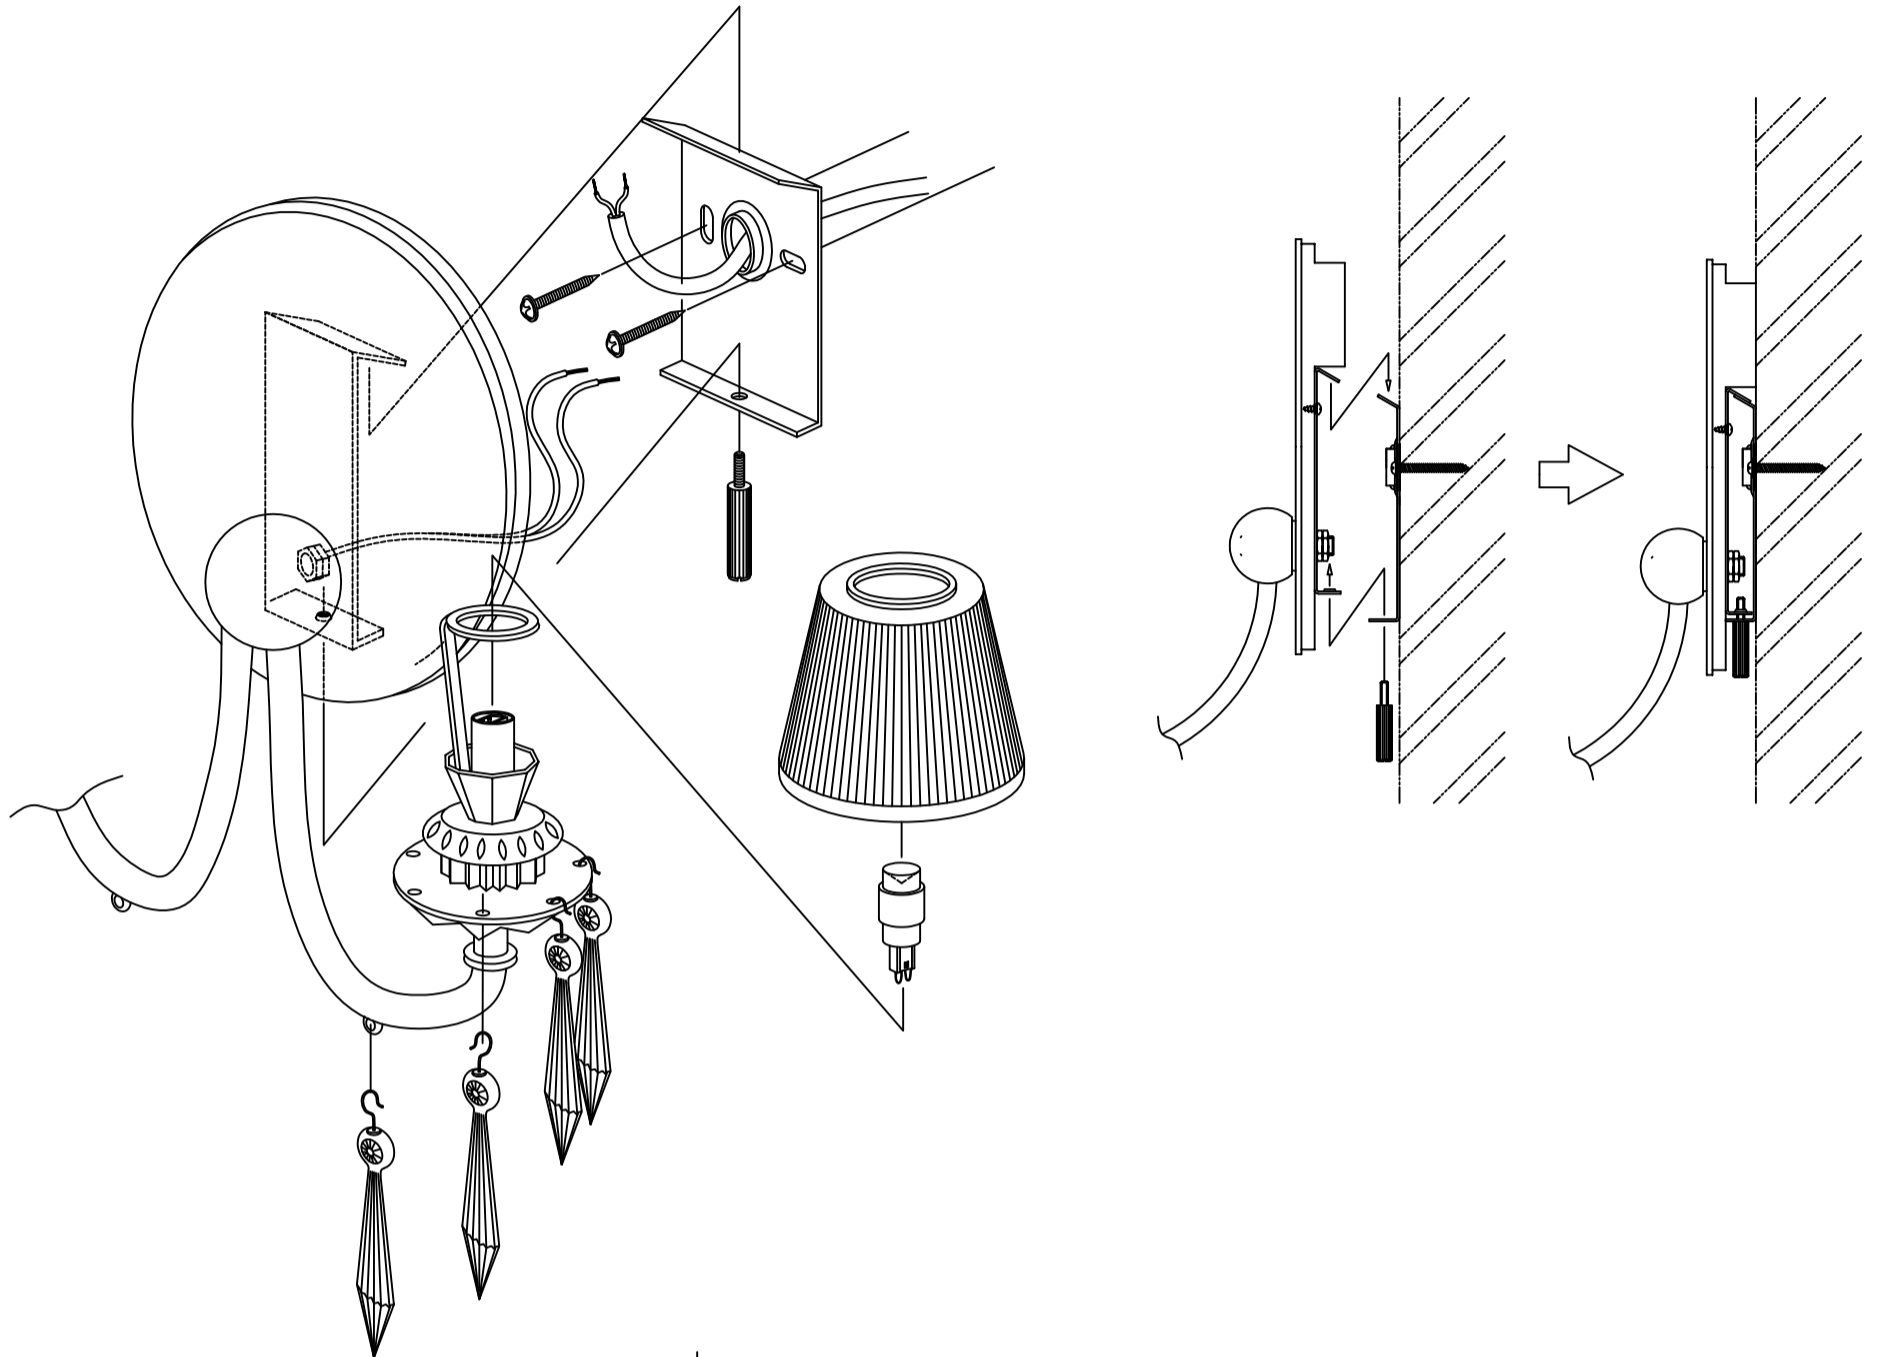

BELLE DE NUIT WALL 2L INSTALLATION GUIDE

REF. 01023197 WHITE (CE/UK) / REF. 01023198 WHITE (US) / REF. 01023199 WHITE (JP) / REF. 01023217 BLACK (CE)
REF. 01023218 BLACK (US) / REF. 01023219 BLACK (JP) / REF. 01023237 GREEN (CE/UK) / REF. 01023238 GREEN (US)
REF. 01023239 GREEN (JP) / REF. 01023257 BLUE (CE/UK) / REF. 01023258 BLUE (US) / REF. 01023259 BLUE (JP)
REF. 01023277 PINK (CE/UK) / REF. 01023278 PINK (US) / REF. 01023279 PINK (JP)
REF. 01023297 MULTICOLOR (CE/UK) / REF. 01023298 MULTICOLOR (US) / REF. 01023299 MULTICOLOR (JP)
REF. 01023317 GOLD (CE/UK) / REF. 01023318 GOLD (US) / REF. 01023319 GOLD (JP)

WALL LAMP BELLE DE NUIT SPEC REQUEST 2L

Ref	QTY	Finish	Material	Description	Measures	Ref	QTY	Finish	Material	Description	Measures
8	2	Various	Porcelain	Part 8	26x80 mm - 1" x 3 1/4"	19	2	Various	Porcelain	Part 19	25x82 mm - 9 3/4" x 3 1/4"
11	2	White	Porcelain	Lampshade	88x75 mm - 3 1/2" x 3"	27	1		Mirror	Mirror	217x3 mm - 8 3/4" x 1/4"
12	2	White	Metal	Lampshade support	44x107 mm - 1 3/4" x 4 1/4"	28	1	White	Wood	Wood	217x22 mm - 8 3/4" x 1/4"
13	2	Clear	Glass	G9 Bulb	26x66 mm - 1" x 2 3/4"	29	2	Various	Metal	Metal	70x15 mm - 2 3/4" x 1/2"
14	2	White	Porcelain	G9 Lampholder	18x26 mm - 3/4" x 1"	30	2	Various	Porcelain	Part 30	15x66 mm - 1/2" x 2 3/4"
16	2	Various	Porcelain	Part 16	48x29 mm - 2" x 1 1/4"	31	1	Various	Metal	Part 31	198x115 mm - 8" x 4 1/2"
17	2	Various	Porcelain	Part 17	46x28 mm - 1 3/4" x 1"						

Table lamp big
55 x Ø 20 cm

Table lamp little
28 x Ø 9 cm

-Collection: Belle de Nuit

-Type: Wall lamp

-Collection: Belle de Nuit

-Type: Wall lamp