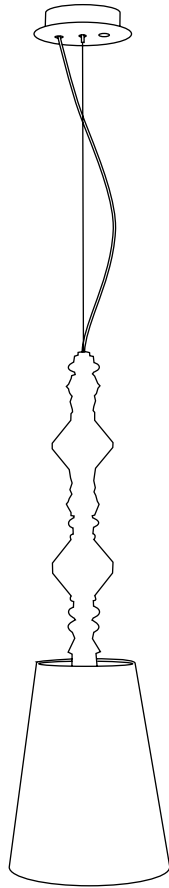

BELLE DE NUIT WALL 2L INSTALLATION GUIDE

REF. 01023197 WHITE (CE/UK) / REF. 01023198 WHITE (US) / REF. 01023199 WHITE (JP) / REF. 01023217 BLACK (CE)
REF. 01023218 BLACK (US) / REF. 01023219 BLACK (JP) / REF. 01023237 GREEN (CE/UK) / REF. 01023238 GREEN (US)
REF. 01023239 GREEN (JP) / REF. 01023257 BLUE (CE/UK) / REF. 01023258 BLUE (US) / REF. 01023259 BLUE (JP)
REF. 01023277 PINK (CE/UK) / REF. 01023278 PINK (US) / REF. 01023279 PINK (JP)
REF. 01023297 MULTICOLOR (CE/UK) / REF. 01023298 MULTICOLOR (US) / REF. 01023299 MULTICOLOR (JP)
REF. 01023317 GOLD (CE/UK) / REF. 01023318 GOLD (US) / REF. 01023319 GOLD (JP)

WALL LAMP BELLE DE NUIT SPEC REQUEST 2L

Ref	QTY	Finish	Material	Description	Measures	Ref	QTY	Finish	Material	Description	Measures
8	2	Various	Porcelain	Part 8	26x80 mm - 1" x 3 1/4"	19	2	Various	Porcelain	Part 19	25x82 mm - 9 3/4" x 3 1/4"
11	2	White	Porcelain	Lampshade	88x75 mm - 3 1/2" x 3"	27	1		Mirror	Mirror	217x3 mm - 8 3/4" x 1/4"
12	2	White	Metal	Lampshade support	44x107 mm - 1 3/4" x 4 1/4"	28	1	White	Wood	Wood	217x22 mm - 8 3/4" x 1/4"
13	2	Clear	Glass	G9 Bulb	26x66 mm - 1" x 2 3/4"	29	2	Various	Metal	Metal	70x15 mm - 2 3/4" x 1/2"
14	2	White	Porcelain	G9 Lampholder	18x26 mm - 3/4" x 1"	30	2	Various	Porcelain	Part 30	15x66 mm - 1/2" x 2 3/4"
16	2	Various	Porcelain	Part 16	48x29 mm - 2" x 1 1/4"	31	1	Various	Metal	Part 31	198x115 mm - 8" x 4 1/2"
17	2	Various	Porcelain	Part 17	46x28 mm - 1 3/4" x 1"						

Lithophane lamp
300 (max) x Ø 11 cm
Weight: 8,3 kg

Floor lamp I
230 (max) x Ø 23 cm
Weight: 1,2 kg

Floor lamp II
230 (max) x Ø 23 cm
Weight: 1,75 kg

Wall lamp
36 x 29 x 16 cm

Floor I lamp
181 x Ø 32 cm

Floor II lamp
181 x Ø 32 cm

Table lamp big
55 x Ø 20 cm

Table lamp little
28 x Ø 9 cm

-Collection: Belle de Nuit

-Type: Wall lamp

-Collection: Belle de Nuit

-Type: Wall lamp