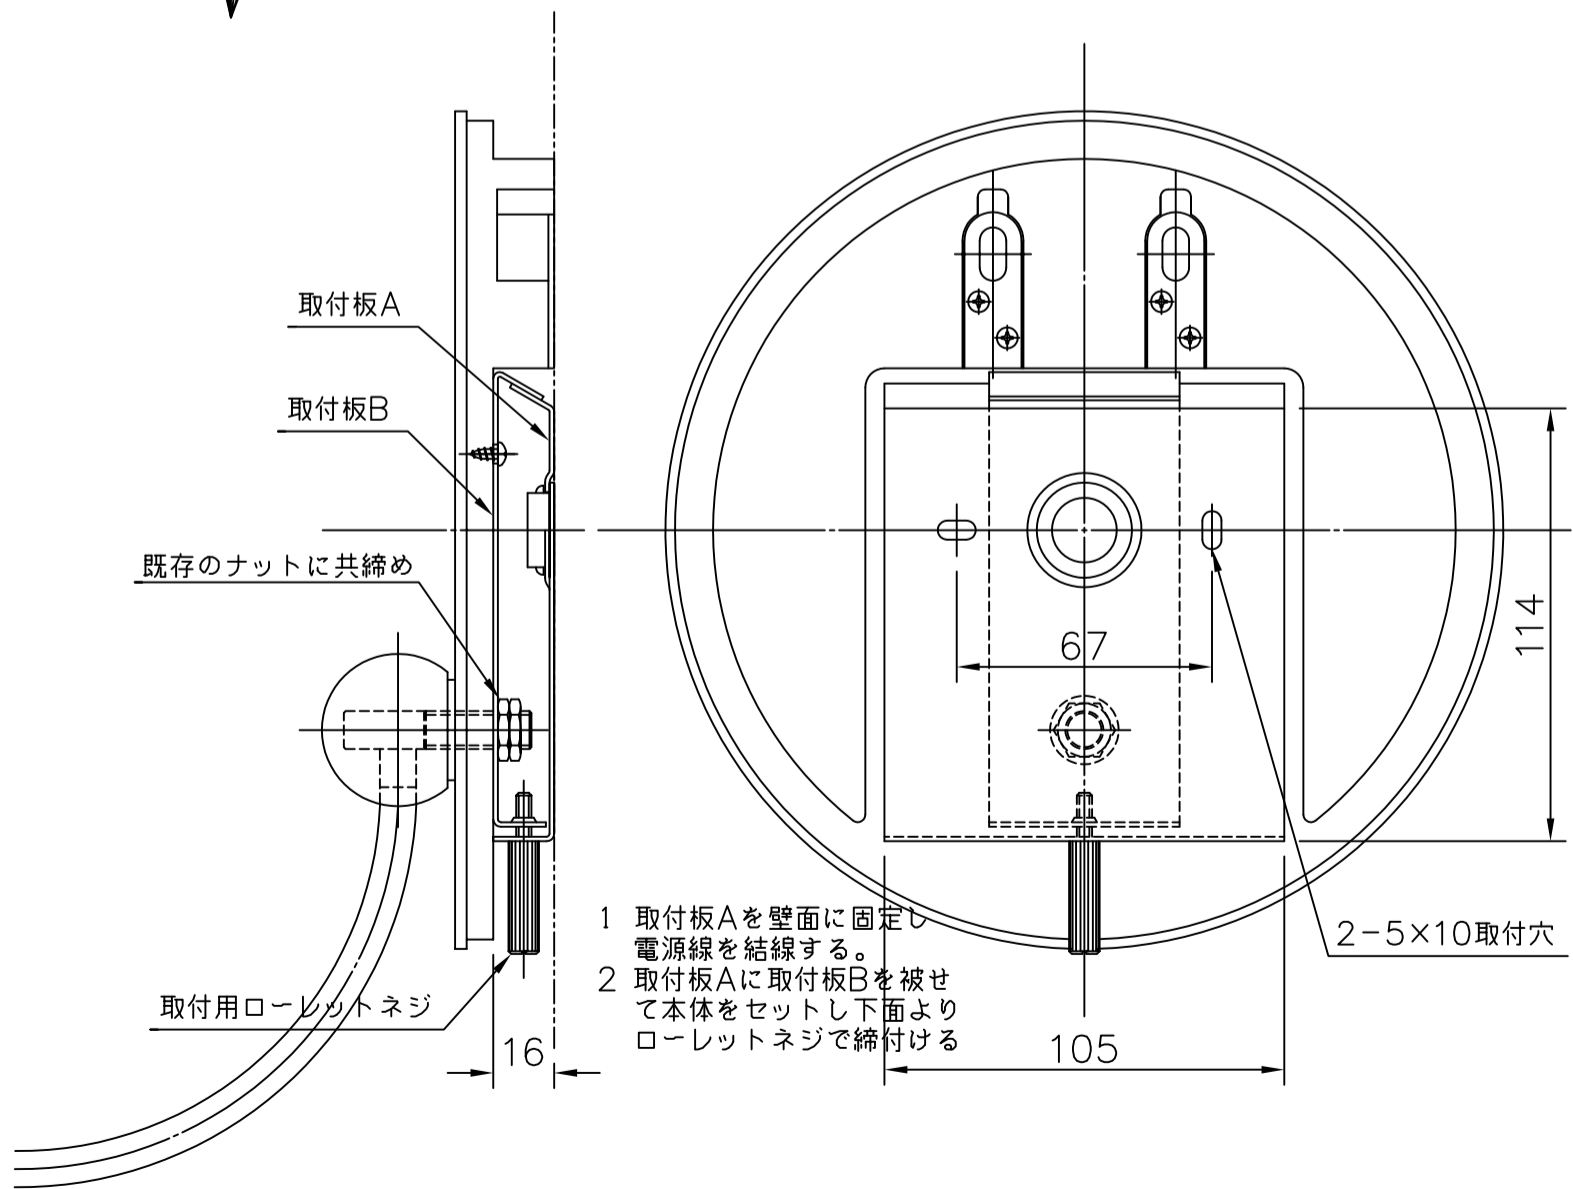

BELLE DE NUIT WALL 2L INSTALLATION GUIDE

REF. 01023197 WHITE (CE/UK) / REF. 01023198 WHITE (US) / REF. 01023199 WHITE (JP) / REF. 01023217 BLACK (CE)
REF. 01023218 BLACK (US) / REF. 01023219 BLACK (JP) / REF. 01023237 GREEN (CE/UK) / REF. 01023238 GREEN (US)
REF. 01023239 GREEN (JP) / REF. 01023257 BLUE (CE/UK) / REF. 01023258 BLUE (US) / REF. 01023259 BLUE (JP)
REF. 01023277 PINK (CE/UK) / REF. 01023278 PINK (US) / REF. 01023279 PINK (JP)
REF. 01023297 MULTICOLOR (CE/UK) / REF. 01023298 MULTICOLOR (US) / REF. 01023299 MULTICOLOR (JP)
REF. 01023317 GOLD (CE/UK) / REF. 01023318 GOLD (US) / REF. 01023319 GOLD (JP)

WALL LAMP BELLE DE NUIT SPEC REQUEST 2L

HANDMADE PORCELAIN
Spain

Ref	QTY	Finish	Material	Description	Measures	Ref	QTY	Finish	Material	Description	Measures
8	2	Various	Porcelain	Part 8	26x80 mm - 1" x 3 1/4"	19	2	Various	Porcelain	Part 19	25x82 mm - 9 3/4" x 3 1/4"
11	2	White	Porcelain	Lampshade	88x75 mm - 3 1/2" x 3"	27	1		Mirror	Mirror	217x3 mm - 8 3/4" x 1/4"
12	2	White	Metal	Lampshade support	44x107 mm - 1 3/4" x 4 1/4"	28	1	White	Wood	Wood	217x22 mm - 8 3/4" x 1/4"
13	2	Clear	Glass	G9 Bulb	26x66 mm - 1" x 2 3/4"	29	2	Various	Metal	Metal	70x15 mm - 2 3/4" x 1/2"
14	2	White	Porcelain	G9 Lampholder	18x26 mm - 3/4" x 1"	30	2	Various	Porcelain	Part 30	15x66 mm - 1/2" x 2 3/4"
16	2	Various	Porcelain	Part 16	48x29 mm - 2" x 1 1/4"	31	1	Various	Metal	Part 31	198x115 mm - 8" x 4 1/2"
17	2	Various	Porcelain	Part 17	46x28 mm - 1 3/4" x 1"						

Lithophane lamp
300 (max) x Ø 11 cm
Weight: 8,3 kg

Floor lamp I
230 (max) x Ø 23 cm
Weight: 1,2 kg

Floor lamp II
230 (max) x Ø 23 cm
Weight: 1,75 kg

Wall lamp
36 x 29 x 16 cm

Floor I lamp
181 x Ø 32 cm

Floor II lamp
181 x Ø 32 cm

Table lamp big
55 x Ø 20 cm

Table lamp little
28 x Ø 9 cm

-Collection: Belle de Nuit

-Type: Wall lamp

-Collection: Belle de Nuit

-Type: Wall lamp