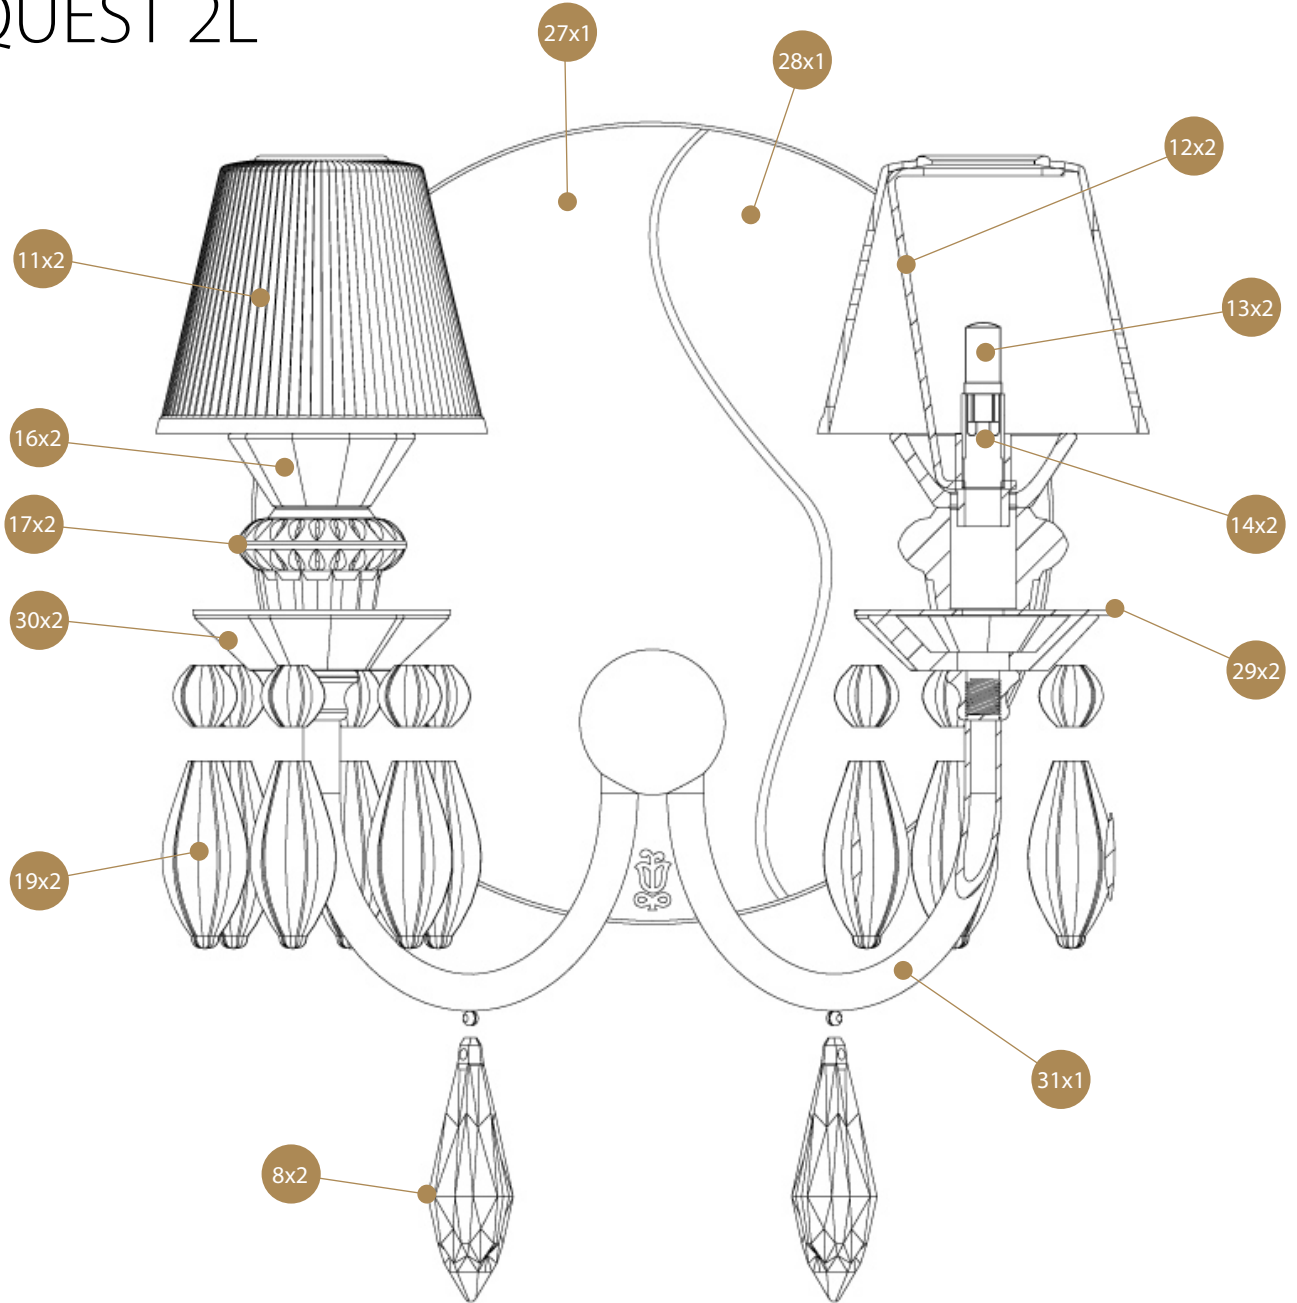

BELLE DE NUIT WALL 2L INSTALLATION GUIDE

REF. 01023197 WHITE (CE/UK) / REF. 01023198 WHITE (US) / REF. 01023199 WHITE (JP) / REF. 01023217 BLACK (CE)
REF. 01023218 BLACK (US) / REF. 01023219 BLACK (JP) / REF. 01023237 GREEN (CE/UK) / REF. 01023238 GREEN (US)
REF. 01023239 GREEN (JP) / REF. 01023257 BLUE (CE/UK) / REF. 01023258 BLUE (US) / REF. 01023259 BLUE (JP)
REF. 01023277 PINK (CE/UK) / REF. 01023278 PINK (US) / REF. 01023279 PINK (JP)
REF. 01023297 MULTICOLOR (CE/UK) / REF. 01023298 MULTICOLOR (US) / REF. 01023299 MULTICOLOR (JP)
REF. 01023317 GOLD (CE/UK) / REF. 01023318 GOLD (US) / REF. 01023319 GOLD (JP)

WALL LAMP BELLE DE NUIT SPEC REQUEST 2L

HANDMADE PORCELAIN
Spain

Ref	QTY	Finish	Material	Description	Measures	Ref	QTY	Finish	Material	Description	Measures
8	2	Various	Porcelain	Part 8	26x80 mm - 1" x 3 1/4"	19	2	Various	Porcelain	Part 19	25x82 mm - 9 3/4" x 3 1/4"
11	2	White	Porcelain	Lampshade	88x75 mm - 3 1/2" x 3"	27	1		Mirror	Mirror	217x3 mm - 8 3/4" x 1/4"
12	2	White	Metal	Lampshade support	44x107 mm - 1 3/4" x 4 1/4"	28	1	White	Wood	Wood	217x22 mm - 8 3/4" x 1/4"
13	2	Clear	Glass	G9 Bulb	26x66 mm - 1" x 2 3/4"	29	2	Various	Metal	Metal	70x15 mm - 2 3/4" x 1/2"
14	2	White	Porcelain	G9 Lampholder	18x26 mm - 3/4" x 1"	30	2	Various	Porcelain	Part 30	15x66 mm - 1/2" x 2 3/4"
16	2	Various	Porcelain	Part 16	48x29 mm - 2" x 1 1/4"	31	1	Various	Metal	Part 31	198x115 mm - 8" x 4 1/2"
17	2	Various	Porcelain	Part 17	46x28 mm - 1 3/4" x 1"						

Lithophane lamp
300 (max) x Ø 11 cm
Weight: 8,3 kg

Floor lamp I
230 (max) x Ø 23 cm
Weight: 1,2 kg

Floor lamp II
230 (max) x Ø 23 cm
Weight: 1,75 kg

Wall lamp
36 x 29 x 16 cm

Floor I lamp
181 x Ø 32 cm

Floor II lamp
181 x Ø 32 cm

Table lamp big
55 x Ø 20 cm

Table lamp little
28 x Ø 9 cm

-Collection: Belle de Nuit

-Type: Wall lamp

-Collection: Belle de Nuit

-Type: Wall lamp