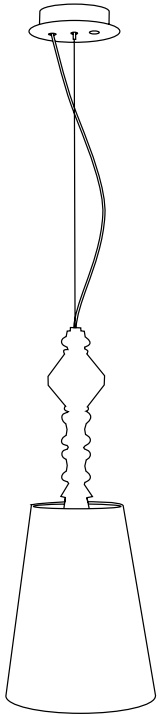

BELLE DE NUIT WALL 2L INSTALLATION GUIDE

REF. 01023197 WHITE (CE/UK) / REF. 01023198 WHITE (US) / REF. 01023199 WHITE (JP) / REF. 01023217 BLACK (CE)
REF. 01023218 BLACK (US) / REF. 01023219 BLACK (JP) / REF. 01023237 GREEN (CE/UK) / REF. 01023238 GREEN (US)
REF. 01023239 GREEN (JP) / REF. 01023257 BLUE (CE/UK) / REF. 01023258 BLUE (US) / REF. 01023259 BLUE (JP)
REF. 01023277 PINK (CE/UK) / REF. 01023278 PINK (US) / REF. 01023279 PINK (JP)
REF. 01023297 MULTICOLOR (CE/UK) / REF. 01023298 MULTICOLOR (US) / REF. 01023299 MULTICOLOR (JP)
REF. 01023317 GOLD (CE/UK) / REF. 01023318 GOLD (US) / REF. 01023319 GOLD (JP)

WALL LAMP BELLE DE NUIT SPEC REQUEST 2L

HANDMADE PORCELAIN
Spain

Ref	QTY	Finish	Material	Description	Measures	Ref	QTY	Finish	Material	Description	Measures
8	2	Various	Porcelain	Part 8	26x80 mm - 1" x 3 1/4"	19	2	Various	Porcelain	Part 19	25x82 mm - 9 3/4" x 3 1/4"
11	2	White	Porcelain	Lampshade	88x75 mm - 3 1/2" x 3"	27	1		Mirror	Mirror	217x3 mm - 8 3/4" x 1/4"
12	2	White	Metal	Lampshade support	44x107 mm - 1 3/4" x 4 1/4"	28	1	White	Wood	Wood	217x22 mm - 8 3/4" x 1/4"
13	2	Clear	Glass	G9 Bulb	26x66 mm - 1" x 2 3/4"	29	2	Various	Metal	Metal	70x15 mm - 2 3/4" x 1/2"
14	2	White	Porcelain	G9 Lampholder	18x26 mm - 3/4" x 1"	30	2	Various	Porcelain	Part 30	15x66 mm - 1/2" x 2 3/4"
16	2	Various	Porcelain	Part 16	48x29 mm - 2" x 1 1/4"	31	1	Various	Metal	Part 31	198x115 mm - 8" x 4 1/2"
17	2	Various	Porcelain	Part 17	46x28 mm - 1 3/4" x 1"						

Lithophane lamp
300 (max) x Ø 11 cm
Weight: 8,3 kg

Floor lamp I
230 (max) x Ø 23 cm
Weight: 1,2 kg

Floor lamp II
230 (max) x Ø 23 cm
Weight: 1,75 kg

Wall lamp
36 x 29 x 16 cm

Floor I lamp
181 x Ø 32 cm

Floor II lamp
181 x Ø 32 cm

Table lamp big
55 x Ø 20 cm

Table lamp little
28 x Ø 9 cm

-Collection: Belle de Nuit

-Type: Wall lamp

-Collection: Belle de Nuit

-Type: Wall lamp