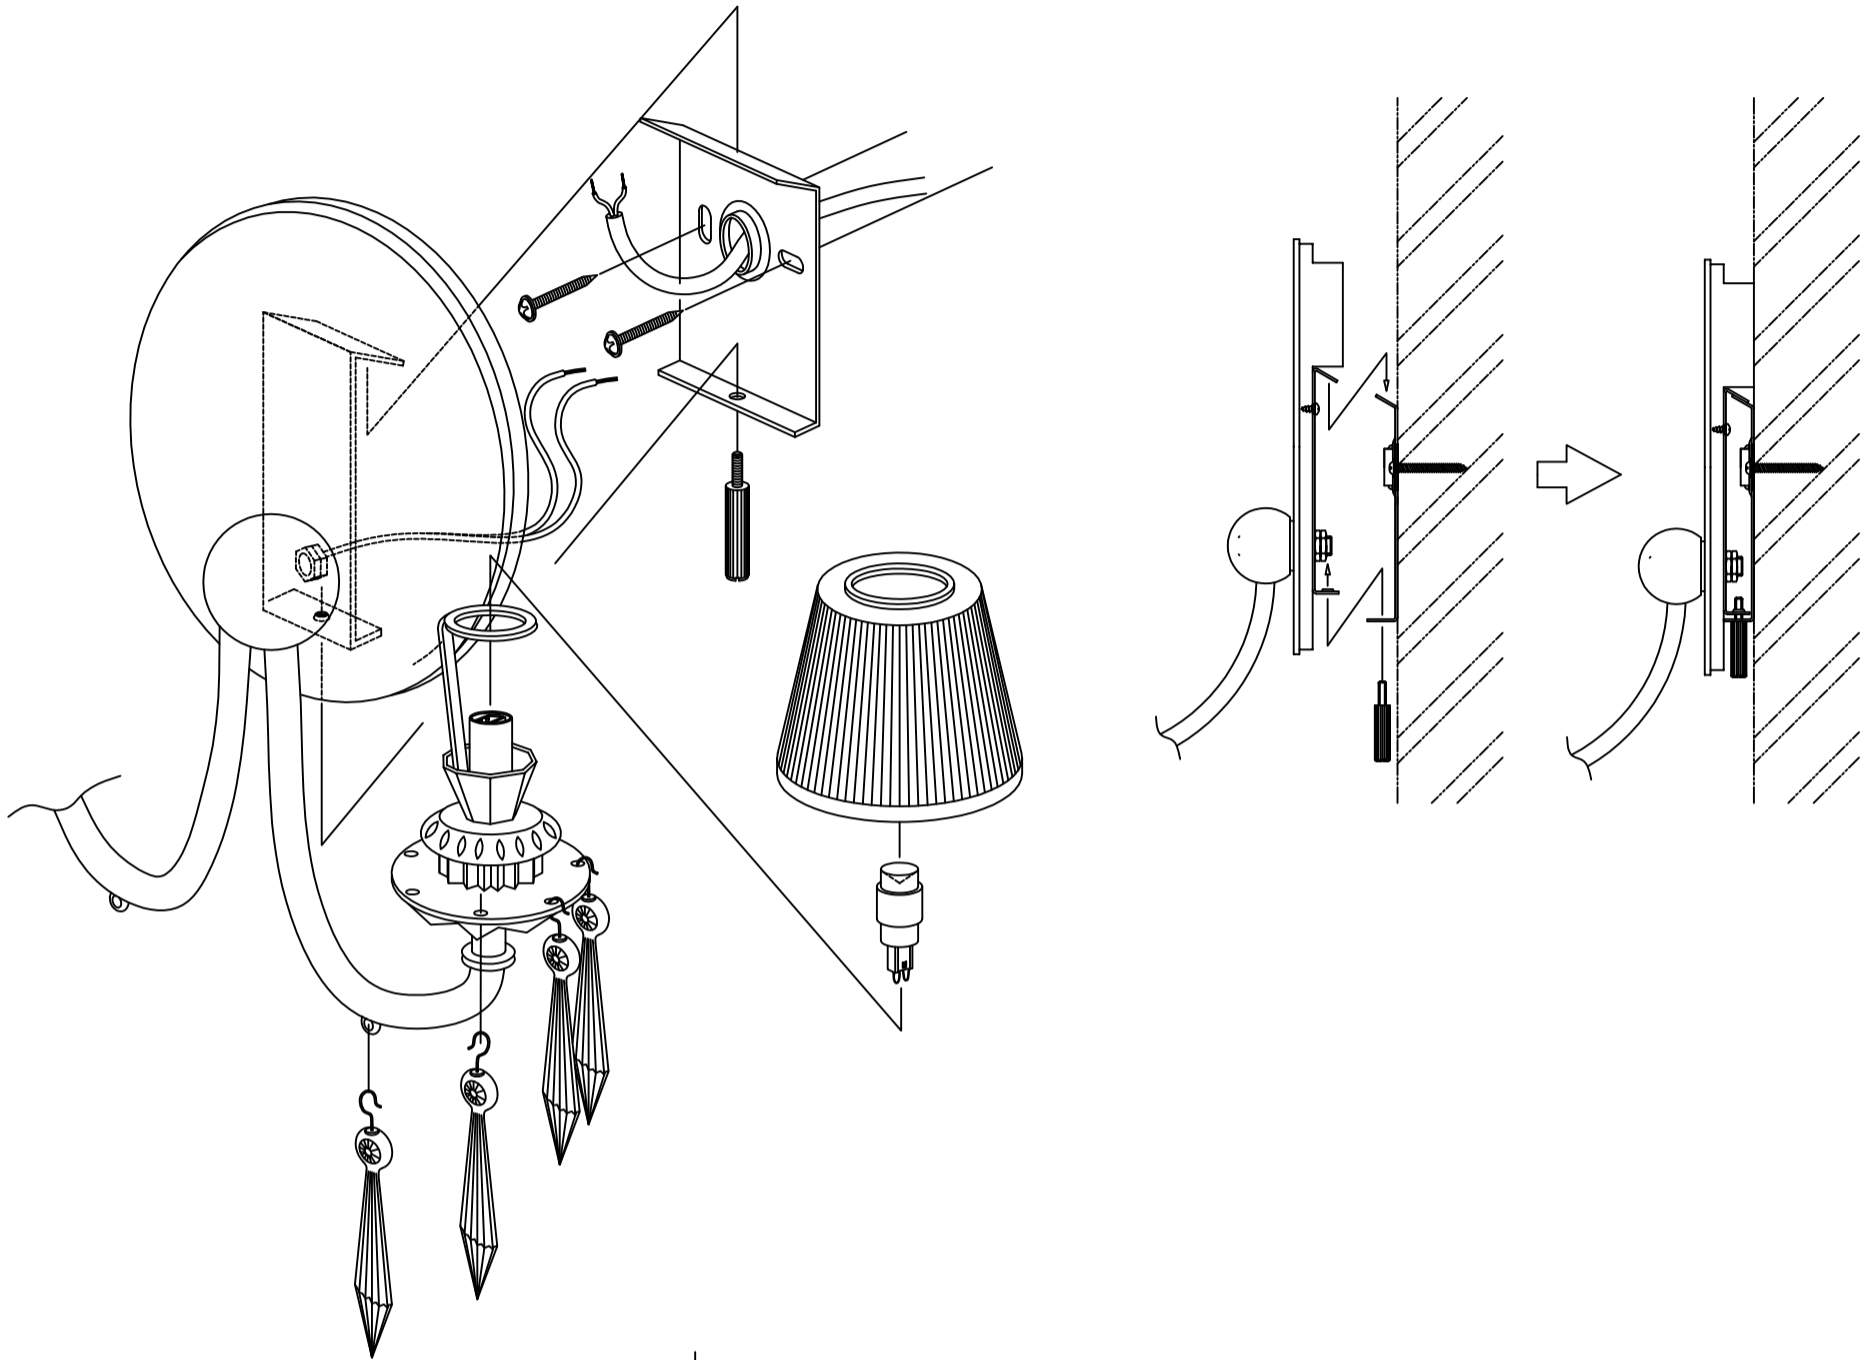

BELLE DE NUIT WALL 2L INSTALLATION GUIDE

REF. 01023197 WHITE (CE/UK) / REF. 01023198 WHITE (US) / REF. 01023199 WHITE (JP) / REF. 01023217 BLACK (CE)
REF. 01023218 BLACK (US) / REF. 01023219 BLACK (JP) / REF. 01023237 GREEN (CE/UK) / REF. 01023238 GREEN (US)
REF. 01023239 GREEN (JP) / REF. 01023257 BLUE (CE/UK) / REF. 01023258 BLUE (US) / REF. 01023259 BLUE (JP)
REF. 01023277 PINK (CE/UK) / REF. 01023278 PINK (US) / REF. 01023279 PINK (JP)
REF. 01023297 MULTICOLOR (CE/UK) / REF. 01023298 MULTICOLOR (US) / REF. 01023299 MULTICOLOR (JP)
REF. 01023317 GOLD (CE/UK) / REF. 01023318 GOLD (US) / REF. 01023319 GOLD (JP)

WALL LAMP BELLE DE NUIT SPEC REQUEST 2L

HANDMADE PORCELAIN
Spain

Ref	QTY	Finish	Material	Description	Measures	Ref	QTY	Finish	Material	Description	Measures
8	2	Various	Porcelain	Part 8	26x80 mm - 1" x 3 1/4"	19	2	Various	Porcelain	Part 19	25x82 mm - 9 3/4" x 3 1/4"
11	2	White	Porcelain	Lampshade	88x75 mm - 3 1/2" x 3"	27	1		Mirror	Mirror	217x3 mm - 8 3/4" x 1/4"
12	2	White	Metal	Lampshade support	44x107 mm - 1 3/4" x 4 1/4"	28	1	White	Wood	Wood	217x22 mm - 8 3/4" x 1/4"
13	2	Clear	Glass	G9 Bulb	26x66 mm - 1" x 2 3/4"	29	2	Various	Metal	Metal	70x15 mm - 2 3/4" x 1/2"
14	2	White	Porcelain	G9 Lampholder	18x26 mm - 3/4" x 1"	30	2	Various	Porcelain	Part 30	15x66 mm - 1/2" x 2 3/4"
16	2	Various	Porcelain	Part 16	48x29 mm - 2" x 1 1/4"	31	1	Various	Metal	Part 31	198x115 mm - 8" x 4 1/2"
17	2	Various	Porcelain	Part 17	46x28 mm - 1 3/4" x 1"						

Lithophane lamp
300 (max) x Ø 11 cm
Weight: 8,3 kg

Floor lamp I
230 (max) x Ø 23 cm
Weight: 1,2 kg

Floor lamp II
230 (max) x Ø 23 cm
Weight: 1,75 kg

Wall lamp
36 x 29 x 16 cm

Floor I lamp
181 x Ø 32 cm

Floor II lamp
181 x Ø 32 cm

Table lamp big
55 x Ø 20 cm

Table lamp little
28 x Ø 9 cm

-Collection: Belle de Nuit

-Type: Wall lamp

-Collection: Belle de Nuit

-Type: Wall lamp