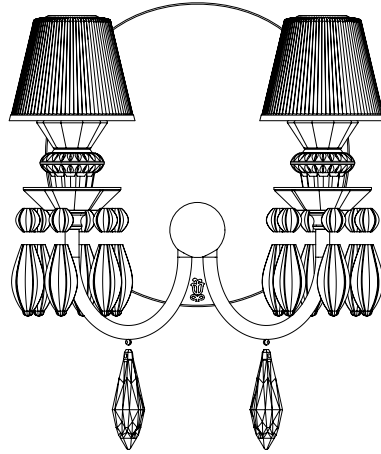

BELLE DE NUIT WALL 2L INSTALLATION GUIDE

REF. 01023197 WHITE (CE/UK) / REF. 01023198 WHITE (US) / REF. 01023199 WHITE (JP) / REF. 01023217 BLACK (CE)
REF. 01023218 BLACK (US) / REF. 01023219 BLACK (JP) / REF. 01023237 GREEN (CE/UK) / REF. 01023238 GREEN (US)
REF. 01023239 GREEN (JP) / REF. 01023257 BLUE (CE/UK) / REF. 01023258 BLUE (US) / REF. 01023259 BLUE (JP)
REF. 01023277 PINK (CE/UK) / REF. 01023278 PINK (US) / REF. 01023279 PINK (JP)
REF. 01023297 MULTICOLOR (CE/UK) / REF. 01023298 MULTICOLOR (US) / REF. 01023299 MULTICOLOR (JP)
REF. 01023317 GOLD (CE/UK) / REF. 01023318 GOLD (US) / REF. 01023319 GOLD (JP)

WALL LAMP BELLE DE NUIT SPEC REQUEST 2L

HANDMADE PORCELAIN
Spain

Ref	QTY	Finish	Material	Description	Measures	Ref	QTY	Finish	Material	Description	Measures
8	2	Various	Porcelain	Part 8	26x80 mm - 1" x 3 1/4"	19	2	Various	Porcelain	Part 19	25x82 mm - 9 3/4" x 3 1/4"
11	2	White	Porcelain	Lampshade	88x75 mm - 3 1/2" x 3"	27	1		Mirror	Mirror	217x3 mm - 8 3/4" x 1/4"
12	2	White	Metal	Lampshade support	44x107 mm - 1 3/4" x 4 1/4"	28	1	White	Wood	Wood	217x22 mm - 8 3/4" x 1/4"
13	2	Clear	Glass	G9 Bulb	26x66 mm - 1" x 2 3/4"	29	2	Various	Metal	Metal	70x15 mm - 2 3/4" x 1/2"
14	2	White	Porcelain	G9 Lampholder	18x26 mm - 3/4" x 1"	30	2	Various	Porcelain	Part 30	15x66 mm - 1/2" x 2 3/4"
16	2	Various	Porcelain	Part 16	48x29 mm - 2" x 1 1/4"	31	1	Various	Metal	Part 31	198x115 mm - 8" x 4 1/2"
17	2	Various	Porcelain	Part 17	46x28 mm - 1 3/4" x 1"						

Lithophane lamp
300 (max) x Ø 11 cm
Weight: 8,3 kg

Floor lamp I
230 (max) x Ø 23 cm
Weight: 1,2 kg

Floor lamp II
230 (max) x Ø 23 cm
Weight: 1,75 kg

Wall lamp
36 x 29 x 16 cm

Floor I lamp
181 x Ø 32 cm

Floor II lamp
181 x Ø 32 cm

Table lamp big
55 x Ø 20 cm

Table lamp little
28 x Ø 9 cm

-Collection: Belle de Nuit

-Type: Wall lamp

-Collection: Belle de Nuit

-Type: Wall lamp