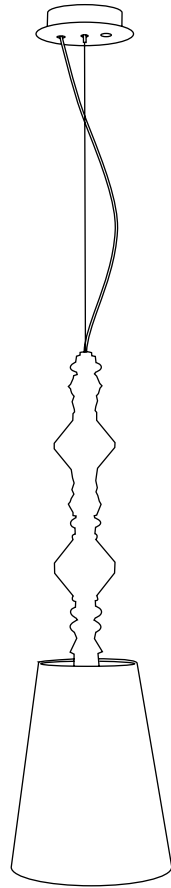

BELLE DE NUIT WALL 2L INSTALLATION GUIDE

REF. 01023197 WHITE (CE/UK) / REF. 01023198 WHITE (US) / REF. 01023199 WHITE (JP) / REF. 01023217 BLACK (CE)
REF. 01023218 BLACK (US) / REF. 01023219 BLACK (JP) / REF. 01023237 GREEN (CE/UK) / REF. 01023238 GREEN (US)
REF. 01023239 GREEN (JP) / REF. 01023257 BLUE (CE/UK) / REF. 01023258 BLUE (US) / REF. 01023259 BLUE (JP)
REF. 01023277 PINK (CE/UK) / REF. 01023278 PINK (US) / REF. 01023279 PINK (JP)
REF. 01023297 MULTICOLOR (CE/UK) / REF. 01023298 MULTICOLOR (US) / REF. 01023299 MULTICOLOR (JP)
REF. 01023317 GOLD (CE/UK) / REF. 01023318 GOLD (US) / REF. 01023319 GOLD (JP)

WALL LAMP BELLE DE NUIT SPEC REQUEST 2L

HANDMADE PORCELAIN
Spain

Ref	QTY	Finish	Material	Description	Measures	Ref	QTY	Finish	Material	Description	Measures
8	2	Various	Porcelain	Part 8	26x80 mm - 1" x 3 1/4"	19	2	Various	Porcelain	Part 19	25x82 mm - 9 3/4" x 3 1/4"
11	2	White	Porcelain	Lampshade	88x75 mm - 3 1/2" x 3"	27	1		Mirror	Mirror	217x3 mm - 8 3/4" x 1/4"
12	2	White	Metal	Lampshade support	44x107 mm - 1 3/4" x 4 1/4"	28	1	White	Wood	Wood	217x22 mm - 8 3/4" x 1/4"
13	2	Clear	Glass	G9 Bulb	26x66 mm - 1" x 2 3/4"	29	2	Various	Metal	Metal	70x15 mm - 2 3/4" x 1/2"
14	2	White	Porcelain	G9 Lampholder	18x26 mm - 3/4" x 1"	30	2	Various	Porcelain	Part 30	15x66 mm - 1/2" x 2 3/4"
16	2	Various	Porcelain	Part 16	48x29 mm - 2" x 1 1/4"	31	1	Various	Metal	Part 31	198x115 mm - 8" x 4 1/2"
17	2	Various	Porcelain	Part 17	46x28 mm - 1 3/4" x 1"						

Lithophane lamp
300 (max) x Ø 11 cm
Weight: 8,3 kg

Floor lamp I
230 (max) x Ø 23 cm
Weight: 1,2 kg

Floor lamp II
230 (max) x Ø 23 cm
Weight: 1,75 kg

Wall lamp
36 x 29 x 16 cm

Floor I lamp
181 x Ø 32 cm

Floor II lamp
181 x Ø 32 cm

Table lamp big
55 x Ø 20 cm

Table lamp little
28 x Ø 9 cm

-Collection: Belle de Nuit

-Type: Wall lamp

-Collection: Belle de Nuit

-Type: Wall lamp