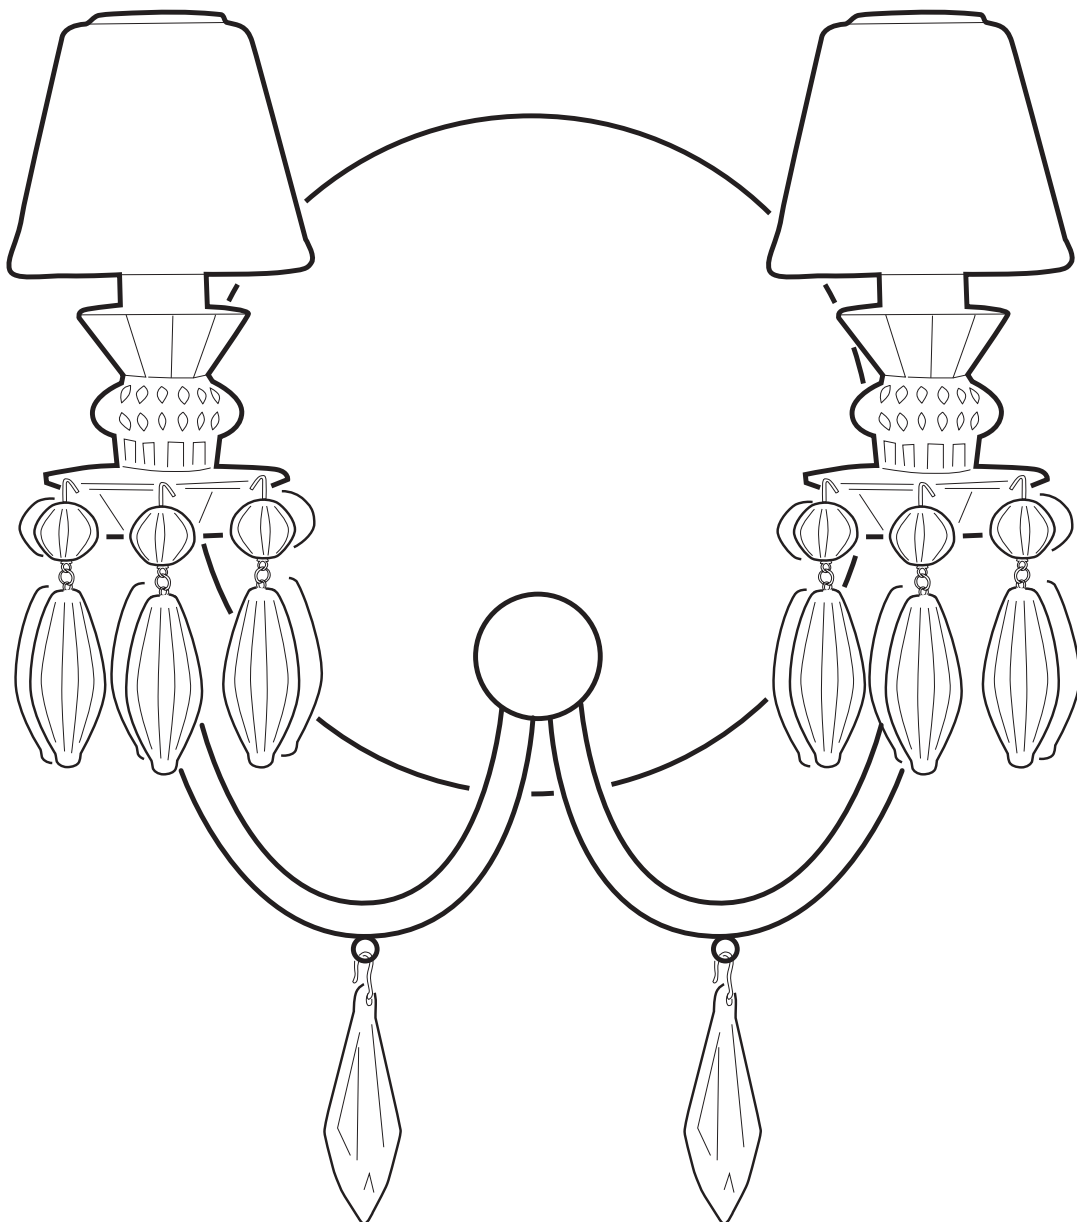

BELLE DE NUIT WALL 2L INSTALLATION GUIDE

REF. 01023197 WHITE (CE/UK) / REF. 01023198 WHITE (US) / REF. 01023199 WHITE (JP) / REF. 01023217 BLACK (CE)
REF. 01023218 BLACK (US) / REF. 01023219 BLACK (JP) / REF. 01023237 GREEN (CE/UK) / REF. 01023238 GREEN (US)
REF. 01023239 GREEN (JP) / REF. 01023257 BLUE (CE/UK) / REF. 01023258 BLUE (US) / REF. 01023259 BLUE (JP)
REF. 01023277 PINK (CE/UK) / REF. 01023278 PINK (US) / REF. 01023279 PINK (JP)
REF. 01023297 MULTICOLOR (CE/UK) / REF. 01023298 MULTICOLOR (US) / REF. 01023299 MULTICOLOR (JP)
REF. 01023317 GOLD (CE/UK) / REF. 01023318 GOLD (US) / REF. 01023319 GOLD (JP)

WALL LAMP BELLE DE NUIT SPEC REQUEST 2L

HANDMADE PORCELAIN
Spain

Ref	QTY	Finish	Material	Description	Measures	Ref	QTY	Finish	Material	Description	Measures
8	2	Various	Porcelain	Part 8	26x80 mm - 1" x 3 1/4"	19	2	Various	Porcelain	Part 19	25x82 mm - 9 3/4" x 3 1/4"
11	2	White	Porcelain	Lampshade	88x75 mm - 3 1/2" x 3"	27	1		Mirror	Mirror	217x3 mm - 8 3/4" x 1/4"
12	2	White	Metal	Lampshade support	44x107 mm - 1 3/4" x 4 1/4"	28	1	White	Wood	Wood	217x22 mm - 8 3/4" x 1/4"
13	2	Clear	Glass	G9 Bulb	26x66 mm - 1" x 2 3/4"	29	2	Various	Metal	Metal	70x15 mm - 2 3/4" x 1/2"
14	2	White	Porcelain	G9 Lampholder	18x26 mm - 3/4" x 1"	30	2	Various	Porcelain	Part 30	15x66 mm - 1/2" x 2 3/4"
16	2	Various	Porcelain	Part 16	48x29 mm - 2" x 1 1/4"	31	1	Various	Metal	Part 31	198x115 mm - 8" x 4 1/2"
17	2	Various	Porcelain	Part 17	46x28 mm - 1 3/4" x 1"						

Lithophane lamp
300 (max) x Ø 11 cm
Weight: 8,3 kg

Floor lamp I
230 (max) x Ø 23 cm
Weight: 1,2 kg

Floor lamp II
230 (max) x Ø 23 cm
Weight: 1,75 kg

Wall lamp
36 x 29 x 16 cm

Floor I lamp
181 x Ø 32 cm

Floor II lamp
181 x Ø 32 cm

Table lamp big
55 x Ø 20 cm

Table lamp little
28 x Ø 9 cm

-Collection: Belle de Nuit

-Type: Wall lamp

-Collection: Belle de Nuit

-Type: Wall lamp