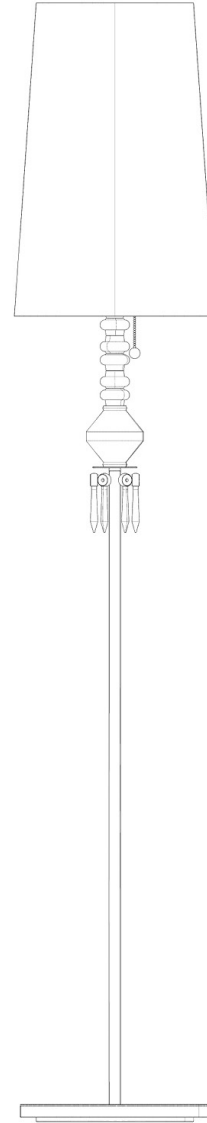

BELLE DE NUIT WALL 2L INSTALLATION GUIDE

REF. 01023197 WHITE (CE/UK) / REF. 01023198 WHITE (US) / REF. 01023199 WHITE (JP) / REF. 01023217 BLACK (CE)
REF. 01023218 BLACK (US) / REF. 01023219 BLACK (JP) / REF. 01023237 GREEN (CE/UK) / REF. 01023238 GREEN (US)
REF. 01023239 GREEN (JP) / REF. 01023257 BLUE (CE/UK) / REF. 01023258 BLUE (US) / REF. 01023259 BLUE (JP)
REF. 01023277 PINK (CE/UK) / REF. 01023278 PINK (US) / REF. 01023279 PINK (JP)
REF. 01023297 MULTICOLOR (CE/UK) / REF. 01023298 MULTICOLOR (US) / REF. 01023299 MULTICOLOR (JP)
REF. 01023317 GOLD (CE/UK) / REF. 01023318 GOLD (US) / REF. 01023319 GOLD (JP)

WALL LAMP BELLE DE NUIT SPEC REQUEST 2L

HANDMADE PORCELAIN
Spain

Ref	QTY	Finish	Material	Description	Measures	Ref	QTY	Finish	Material	Description	Measures
8	2	Various	Porcelain	Part 8	26x80 mm - 1" x 3 1/4"	19	2	Various	Porcelain	Part 19	25x82 mm - 9 3/4" x 3 1/4"
11	2	White	Porcelain	Lampshade	88x75 mm - 3 1/2" x 3"	27	1		Mirror	Mirror	217x3 mm - 8 3/4" x 1/4"
12	2	White	Metal	Lampshade support	44x107 mm - 1 3/4" x 4 1/4"	28	1	White	Wood	Wood	217x22 mm - 8 3/4" x 1/4"
13	2	Clear	Glass	G9 Bulb	26x66 mm - 1" x 2 3/4"	29	2	Various	Metal	Metal	70x15 mm - 2 3/4" x 1/2"
14	2	White	Porcelain	G9 Lampholder	18x26 mm - 3/4" x 1"	30	2	Various	Porcelain	Part 30	15x66 mm - 1/2" x 2 3/4"
16	2	Various	Porcelain	Part 16	48x29 mm - 2" x 1 1/4"	31	1	Various	Metal	Part 31	198x115 mm - 8" x 4 1/2"
17	2	Various	Porcelain	Part 17	46x28 mm - 1 3/4" x 1"						

Lithophane lamp
300 (max) x Ø 11 cm
Weight: 8,3 kg

Floor lamp I
230 (max) x Ø 23 cm
Weight: 1,2 kg

Floor lamp II
230 (max) x Ø 23 cm
Weight: 1,75 kg

Wall lamp
36 x 29 x 16 cm

Floor I lamp
181 x Ø 32 cm

Floor II lamp
181 x Ø 32 cm

Table lamp big
55 x Ø 20 cm

Table lamp little
28 x Ø 9 cm

-Collection: Belle de Nuit

-Type: Wall lamp

-Collection: Belle de Nuit

-Type: Wall lamp