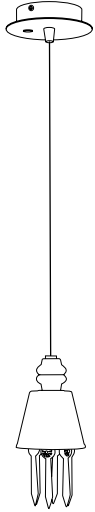

BELLE DE NUIT WALL 2L INSTALLATION GUIDE

REF. 01023197 WHITE (CE/UK) / REF. 01023198 WHITE (US) / REF. 01023199 WHITE (JP) / REF. 01023217 BLACK (CE)
REF. 01023218 BLACK (US) / REF. 01023219 BLACK (JP) / REF. 01023237 GREEN (CE/UK) / REF. 01023238 GREEN (US)
REF. 01023239 GREEN (JP) / REF. 01023257 BLUE (CE/UK) / REF. 01023258 BLUE (US) / REF. 01023259 BLUE (JP)
REF. 01023277 PINK (CE/UK) / REF. 01023278 PINK (US) / REF. 01023279 PINK (JP)
REF. 01023297 MULTICOLOR (CE/UK) / REF. 01023298 MULTICOLOR (US) / REF. 01023299 MULTICOLOR (JP)
REF. 01023317 GOLD (CE/UK) / REF. 01023318 GOLD (US) / REF. 01023319 GOLD (JP)

WALL LAMP BELLE DE NUIT SPEC REQUEST 2L

HANDMADE PORCELAIN
Spain

Ref	QTY	Finish	Material	Description	Measures	Ref	QTY	Finish	Material	Description	Measures
8	2	Various	Porcelain	Part 8	26x80 mm - 1" x 3 1/4"	19	2	Various	Porcelain	Part 19	25x82 mm - 9 3/4" x 3 1/4"
11	2	White	Porcelain	Lampshade	88x75 mm - 3 1/2" x 3"	27	1		Mirror	Mirror	217x3 mm - 8 3/4" x 1/4"
12	2	White	Metal	Lampshade support	44x107 mm - 1 3/4" x 4 1/4"	28	1	White	Wood	Wood	217x22 mm - 8 3/4" x 1/4"
13	2	Clear	Glass	G9 Bulb	26x66 mm - 1" x 2 3/4"	29	2	Various	Metal	Metal	70x15 mm - 2 3/4" x 1/2"
14	2	White	Porcelain	G9 Lampholder	18x26 mm - 3/4" x 1"	30	2	Various	Porcelain	Part 30	15x66 mm - 1/2" x 2 3/4"
16	2	Various	Porcelain	Part 16	48x29 mm - 2" x 1 1/4"	31	1	Various	Metal	Part 31	198x115 mm - 8" x 4 1/2"
17	2	Various	Porcelain	Part 17	46x28 mm - 1 3/4" x 1"						

Lithophane lamp
300 (max) x Ø 11 cm
Weight: 8,3 kg

Floor lamp I
230 (max) x Ø 23 cm
Weight: 1,2 kg

Floor lamp II
230 (max) x Ø 23 cm
Weight: 1,75 kg

Wall lamp
36 x 29 x 16 cm

Floor I lamp
181 x Ø 32 cm

Floor II lamp
181 x Ø 32 cm

Table lamp big
55 x Ø 20 cm

Table lamp little
28 x Ø 9 cm

-Collection: Belle de Nuit

-Type: Wall lamp

-Collection: Belle de Nuit

-Type: Wall lamp