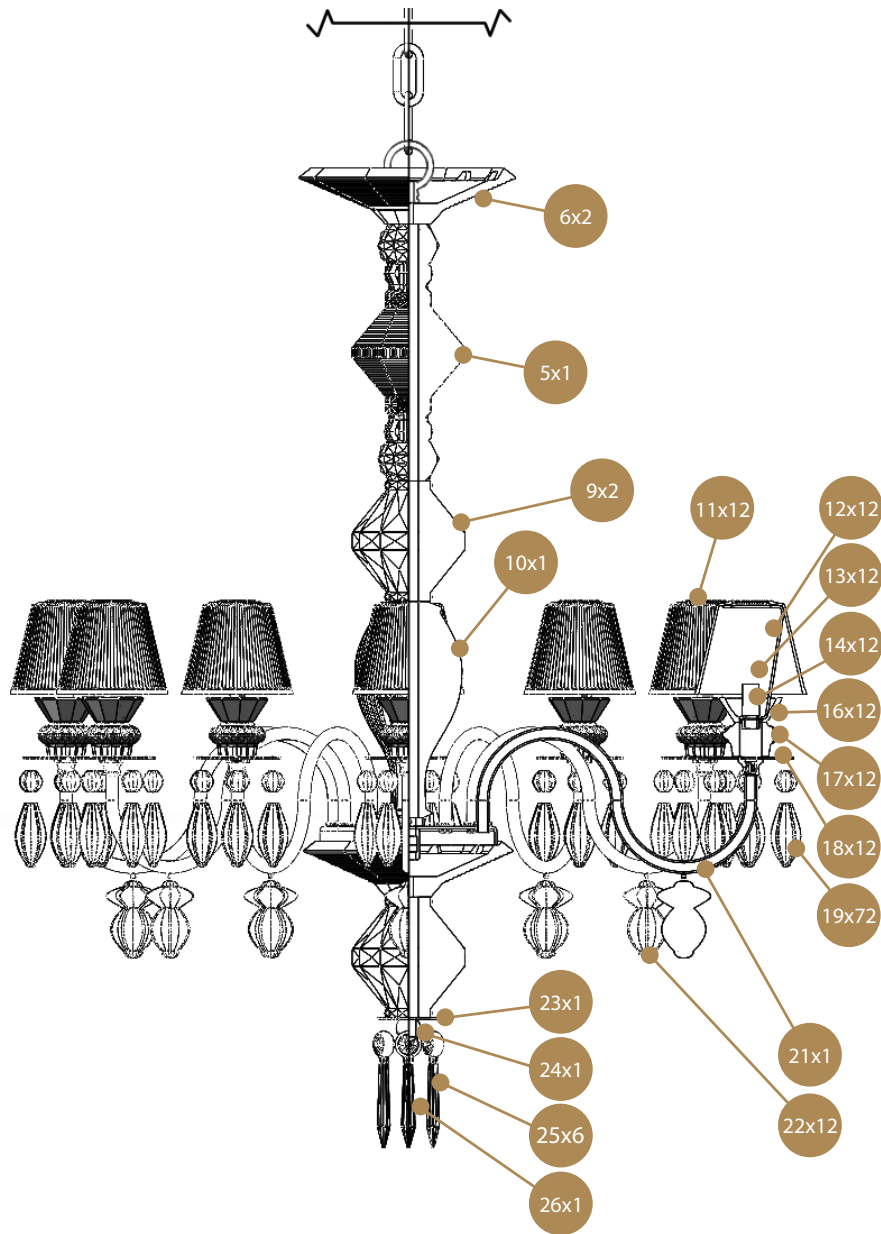

CHANDELIER BELLE DE NUIT SPEC REQUEST 12L

Ref	QTY	Finish	Material	Description	Measures	Ref	QTY	Finish	Material	Description	Measures
5	1	Various	Porcelain	Part 5	90x205 mm - 3 1/2" x 8 1/4"	19	12	Various	Porcelain	Part 19	25x82 mm - 1 x 3 1/4"
6	2	Various	Porcelain	Part 6	170x45 mm - 6 3/4" x 1 3/4"	21	1	Various	Metal	Set 12 ARM D. 65 cm.	565x140 mm - 22 1/2" x 5 1/2"
9	2	Various	Porcelain	Part 9	89x96 mm - 3 1/2" x 3 3/4"	22	12	Various	Porcelain	Part 22	41x71 mm - 1 3/4" x 2 3/4"
10	1	Various	Porcelain	Part 10	85x175 mm - 3 1/2" x 7"	23	1	Various	Metal	Bottom disc	50x1,5 mm - 2" x 1/4"
11	12	White	Porcelain	Lampshade	88x75 mm - 3 1/2" x 3"	24	1	Various	Metal	Finial ball	20x22 mm - 3/4" x 1"
12	12	White	Metal	Lampshade support	44x107 mm - 1 3/4" x 4 1/4"	25	6	Various	Porcelain	Part 25	21x103 mm - 3/4" x 4"
13	12	Clear	Glass	G9 Bulb	26x66 mm - 1" x 2 3/4"	26	1	Gold	Metal	Logo	17x27 mm - 3/4" x 1"
14	12	White	Porcelain	G9 Lampholder	18x26 mm - 3/4" x 1"						
16	12	Various	Porcelain	Part 16	48x29 mm - 2" x 1 1/4"						
17	12	Various	Porcelain	Part 17	46x28 mm - 1 3/4" x 1"						
18	12	Various	Metal	Arm disc	70x1,5 mm - 2 3/4" x 1/4"						

BDN 12 lights
75 x Ø 65 cm
Weight: 8,3 kg

BDN 24 lights
100 x Ø 80 cm
Weight: 21,2 kg

BDN 40 lights
125 x Ø 100 cm
Weight: 27,4 kg

-Collection: Belle de Nuit / Winter Palace

-Type: Chandelier

-Collection: Belle de Nuit / Winter Palace

-Type: Chandelier