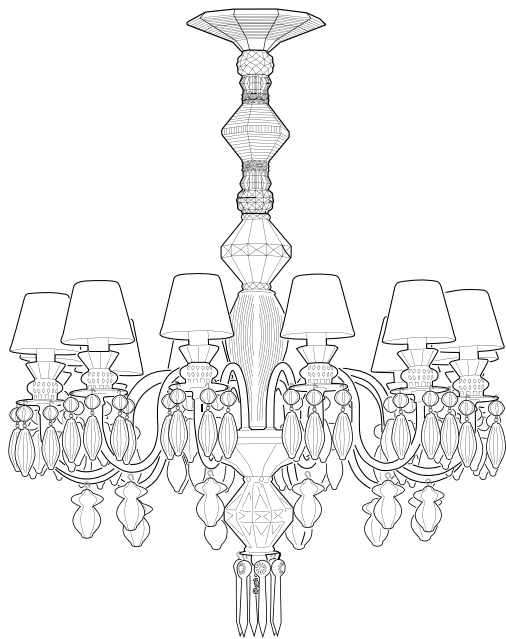

# CHANDELIER BELLE DE NUIT SPEC REQUEST 24L

# LLADRÓ

HANDMADE PORCELAIN  
Spain

Ref	QTY	Finish	Material	Description	Measures	Ref	QTY	Finish	Material	Description	Measures
5	1	Various	Porcelain	Part 1	90x205 mm - 3 1/2" x 8 1/4"	17	24	Various	Porcelain	Part 17	46x28 mm - 1 3/4" x 1"
6	5	Various	Porcelain	Part 6	170x45 mm - 6 3/4" x 1 3/4"	18	24	Various	Metal	Arm disc	70x1,5 mm - 2 3/4" x 1/4"
7	1	Various	Metal	Central disc	70x1,5 mm - 2 3/4" x 1/4"	19	144	Various	Porcelain	pART 19	25x82 mm - 9 3/4" x 3 1/4"
8	9	Various	Porcelain	Part 8	26x80 mm - 1" x 3 1/4"	22	12	Various	Porcelain	Part 22	41x71 mm - 1 3/4" x 2 3/4"
9	3	Various	Porcelain	Part 9	89x96 mm - 3 1/2" x 3 3/4"	23	1	Various	Metal	Bottom disc	50x1,5 mm - 2" x 1/4"
10	1	Various	Porcelain	Part 10	85x175 mm - 3 1/2" x 7"	24	1	Various	Metal	Finial	20x22 mm - 3/4" x 1"
11	24	White	Porcelain	Lampshade	88x75 mm - 3 1/2" x 3"	25	18	Various	Porcelain	Part 25	21x103 mm - 3/4" x 4"
12	24	White	Metal	Lampshade support	44x107 mm - 1 3/4" x 4 1/4"	26	1	Gold	Metal	Logo	17x27 mm - 3/4" x 1"
13	24	Clear	Glass	G9 Bulb	26x66 mm - 1" x 2 3/4"						
14	24	White	Porcelain	G9 Lampholder	18x26 mm - 3/4" x 1"						
15	1	Various	Metal	Set 8 ARM D. 65 cm.	565x145 mm - 22 1/2" x 5 3/4"						
16	24	Various	Porcelain	Part 16	48x29 mm - 2" x 1 1/4"						

**BDN 12 lights**  
75 x Ø 65 cm  
Weight: 8,3 kg

**BDN 24 lights**  
100 x Ø 80 cm  
Weight: 21,2 kg

**BDN 40 lights**  
125 x Ø 100 cm  
Weight: 27,4 kg

-Collection: Belle de Nuit / Winter Palace

-Type: Chandelier

-Collection: Belle de Nuit / Winter Palace

-Type: Chandelier