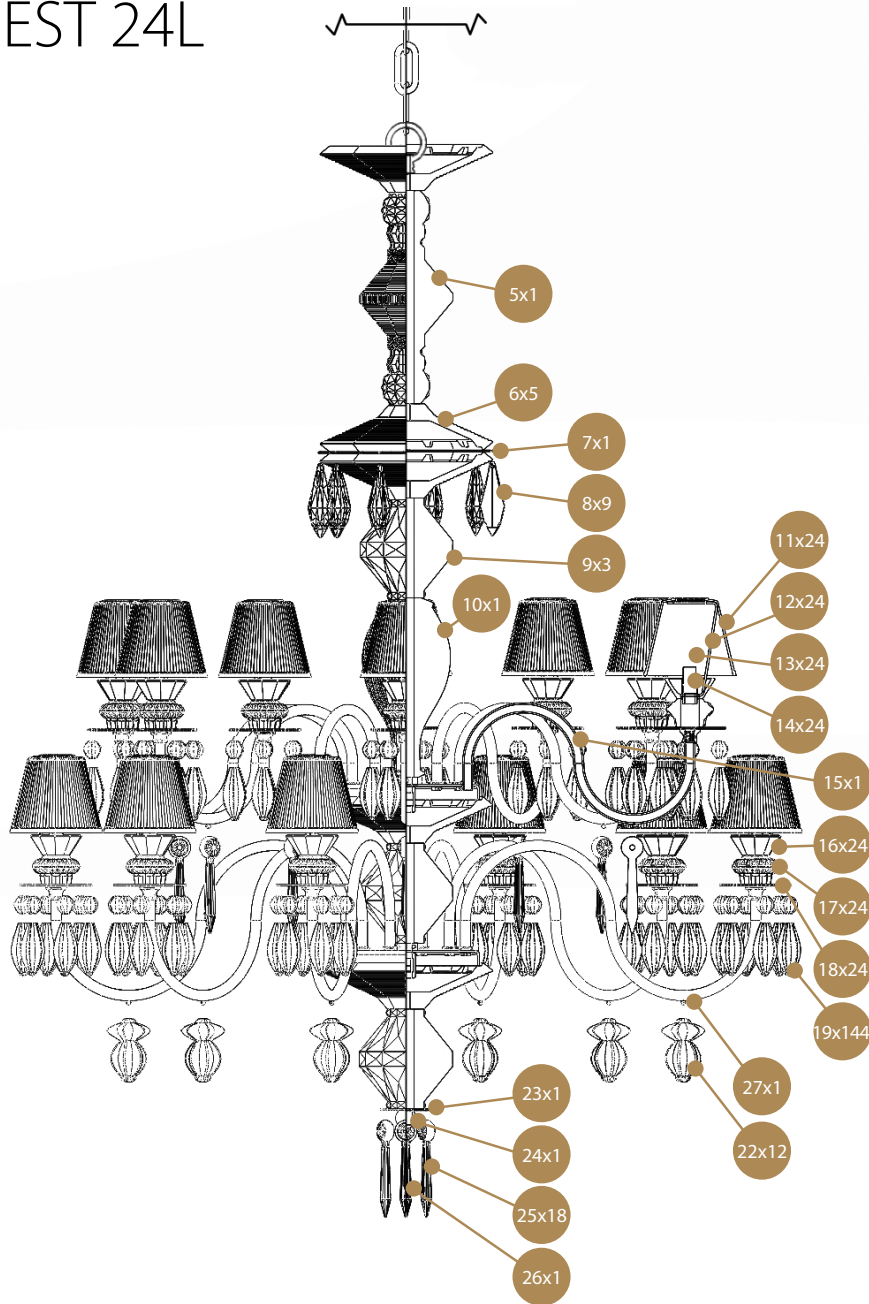

# CHANDELIER BELLE DE NUIT SPEC REQUEST 24L

# LLADRÓ

HANDMADE PORCELAIN  
Spain

Ref	QTY	Finish	Material	Description	Measures	Ref	QTY	Finish	Material	Description	Measures
5	1	Various	Porcelain	Part 1	90x205 mm - 3 1/2" x 8 1/4"	17	24	Various	Porcelain	Part 17	46x28 mm - 1 3/4" x 1"
6	5	Various	Porcelain	Part 6	170x45 mm - 6 3/4" x 1 3/4"	18	24	Various	Metal	Arm disc	70x1,5 mm - 2 3/4" x 1/4"
7	1	Various	Metal	Central disc	70x1,5 mm - 2 3/4" x 1/4"	19	144	Various	Porcelain	pART 19	25x82 mm - 9 3/4" x 3 1/4"
8	9	Various	Porcelain	Part 8	26x80 mm - 1" x 3 1/4"	22	12	Various	Porcelain	Part 22	41x71 mm - 1 3/4" x 2 3/4"
9	3	Various	Porcelain	Part 9	89x96 mm - 3 1/2" x 3 3/4"	23	1	Various	Metal	Bottom disc	50x1,5 mm - 2" x 1/4"
10	1	Various	Porcelain	Part 10	85x175 mm - 3 1/2" x 7"	24	1	Various	Metal	Finial	20x22 mm - 3/4" x 1"
11	24	White	Porcelain	Lampshade	88x75 mm - 3 1/2" x 3"	25	18	Various	Porcelain	Part 25	21x103 mm - 3/4" x 4"
12	24	White	Metal	Lampshade support	44x107 mm - 1 3/4" x 4 1/4"	26	1	Gold	Metal	Logo	17x27 mm - 3/4" x 1"
13	24	Clear	Glass	G9 Bulb	26x66 mm - 1" x 2 3/4"						
14	24	White	Porcelain	G9 Lampholder	18x26 mm - 3/4" x 1"						
15	1	Various	Metal	Set 8 ARM D. 65 cm.	565x145 mm - 22 1/2" x 5 3/4"						
16	24	Various	Porcelain	Part 16	48x29 mm - 2" x 1 1/4"						

**BDN 12 lights**  
75 x Ø 65 cm  
Weight: 8,3 kg

**BDN 24 lights**  
100 x Ø 80 cm  
Weight: 21,2 kg

**BDN 40 lights**  
125 x Ø 100 cm  
Weight: 27,4 kg

-Collection: Belle de Nuit / Winter Palace

-Type: Chandelier

-Collection: Belle de Nuit / Winter Palace

-Type: Chandelier