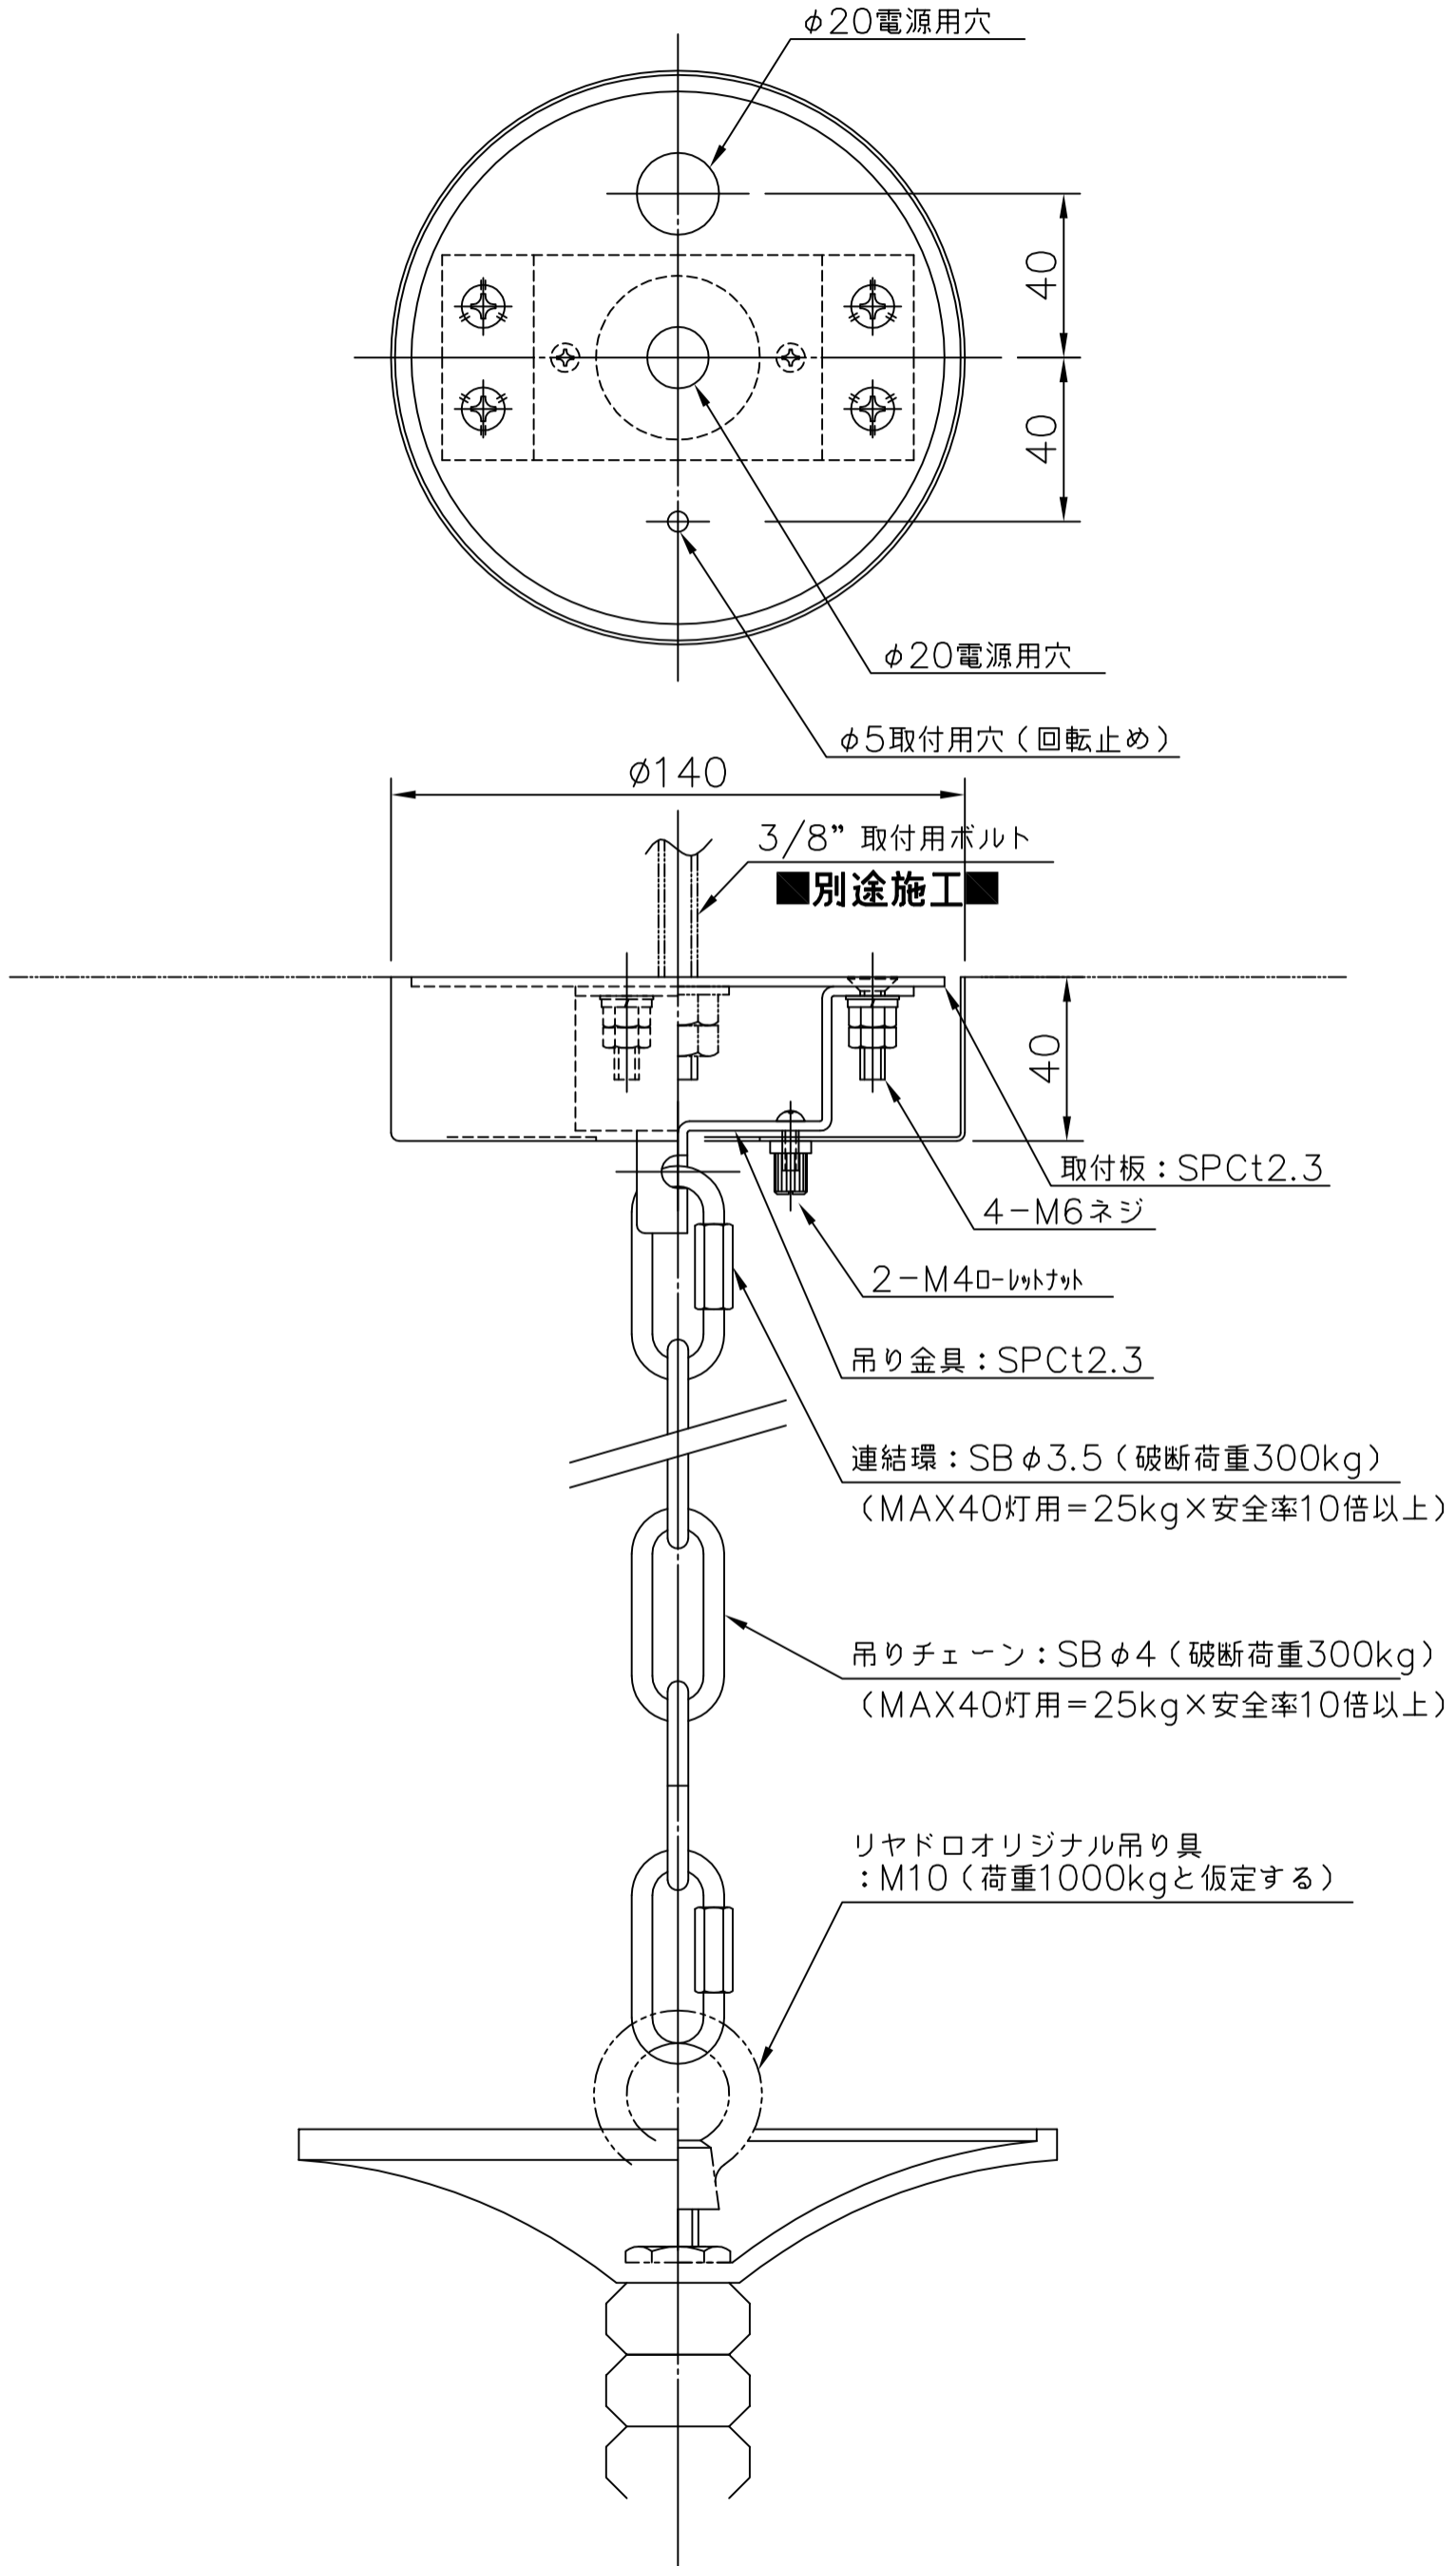

# LLADRÓ

HANDMADE PORCELAIN  
Spain

Ref	QTY	Finish	Material	Description	Measures	Ref	QTY	Finish	Material	Description	Measures
5	1	Various	Porcelain	Part 1	90x205 mm - 3 1/2" x 8 1/4"	17	24	Various	Porcelain	Part 17	46x28 mm - 1 3/4" x 1"
6	5	Various	Porcelain	Part 6	170x45 mm - 6 3/4" x 1 3/4"	18	24	Various	Metal	Arm disc	70x1,5 mm - 2 3/4" x 1/4"
7	1	Various	Metal	Central disc	70x1,5 mm - 2 3/4" x 1/4"	19	144	Various	Porcelain	pART 19	25x82 mm - 9 3/4" x 3 1/4"
8	9	Various	Porcelain	Part 8	26x80 mm - 1" x 3 1/4"	22	12	Various	Porcelain	Part 22	41x71 mm - 1 3/4" x 2 3/4"
9	3	Various	Porcelain	Part 9	89x96 mm - 3 1/2" x 3 3/4"	23	1	Various	Metal	Bottom disc	50x1,5 mm - 2" x 1/4"
10	1	Various	Porcelain	Part 10	85x175 mm - 3 1/2" x 7"	24	1	Various	Metal	Finial	20x22 mm - 3/4" x 1"
11	24	White	Porcelain	Lampshade	88x75 mm - 3 1/2" x 3"	25	18	Various	Porcelain	Part 25	21x103 mm - 3/4" x 4"
12	24	White	Metal	Lampshade support	44x107 mm - 1 3/4" x 4 1/4"	26	1	Gold	Metal	Logo	17x27 mm - 3/4" x 1"
13	24	Clear	Glass	G9 Bulb	26x66 mm - 1" x 2 3/4"						
14	24	White	Porcelain	G9 Lampholder	18x26 mm - 3/4" x 1"						
15	1	Various	Metal	Set 8 ARM D. 65 cm.	565x145 mm - 22 1/2" x 5 3/4"						
16	24	Various	Porcelain	Part 16	48x29 mm - 2" x 1 1/4"						

**BDN 12 lights**  
75 x Ø 65 cm  
Weight: 8,3 kg

**BDN 24 lights**  
100 x Ø 80 cm  
Weight: 21,2 kg

**BDN 40 lights**  
125 x Ø 100 cm  
Weight: 27,4 kg

-Collection: Belle de Nuit / Winter Palace

-Type: Chandelier