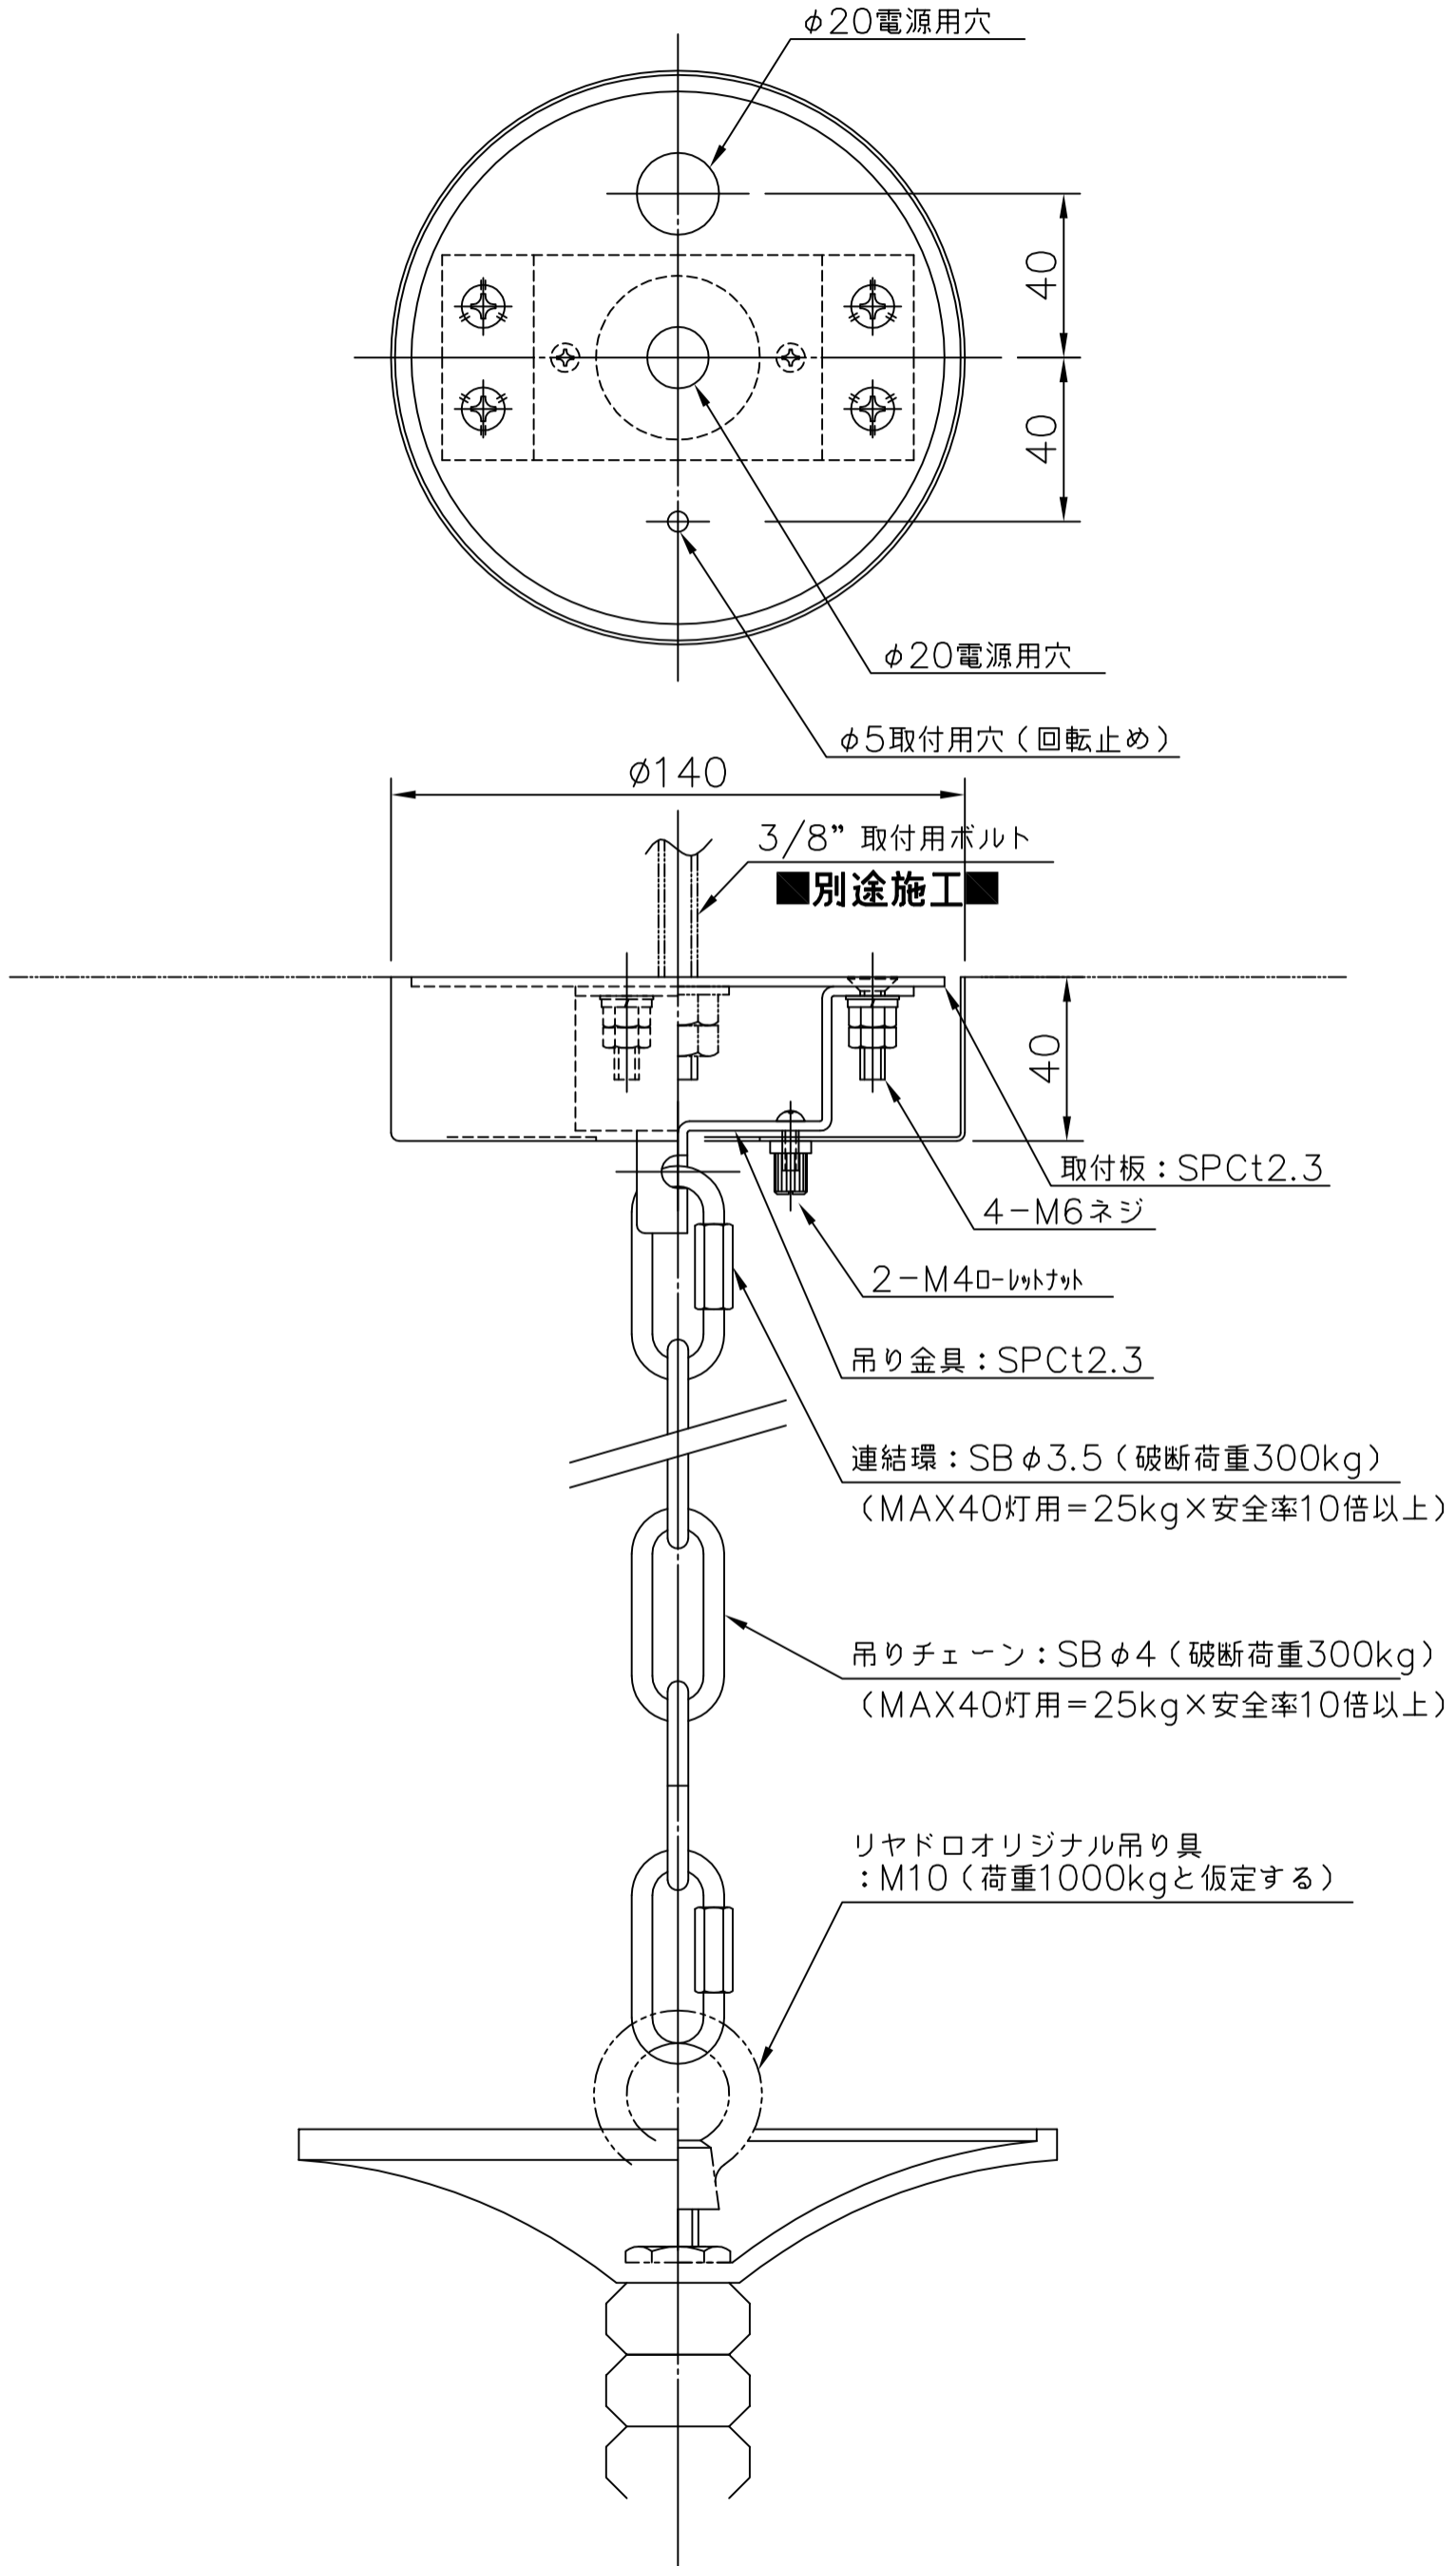

CHANDELIER BELLE DE NUIT SPEC REQUEST 24L

Ref	QTY	Finish	Material	Description	Measures	Ref	QTY	Finish	Material	Description	Measures
5	1	Various	Porcelain	Part 1	90x205 mm - 3 1/2" x 8 1/4"	17	24	Various	Porcelain	Part 17	46x28 mm - 1 3/4" x 1"
6	5	Various	Porcelain	Part 6	170x45 mm - 6 3/4" x 1 3/4"	18	24	Various	Metal	Arm disc	70x1,5 mm - 2 3/4" x 1/4"
7	1	Various	Metal	Central disc	70x1,5 mm - 2 3/4" x 1/4"	19	144	Various	Porcelain	pART 19	25x82 mm - 9 3/4" x 3 1/4"
8	9	Various	Porcelain	Part 8	26x80 mm - 1" x 3 1/4"	22	12	Various	Porcelain	Part 22	41x71 mm - 1 3/4" x 2 3/4"
9	3	Various	Porcelain	Part 9	89x96 mm - 3 1/2" x 3 3/4"	23	1	Various	Metal	Bottom disc	50x1,5 mm - 2" x 1/4"
10	1	Various	Porcelain	Part 10	85x175 mm - 3 1/2" x 7"	24	1	Various	Metal	Finial	20x22 mm - 3/4" x 1"
11	24	White	Porcelain	Lampshade	88x75 mm - 3 1/2" x 3"	25	18	Various	Porcelain	Part 25	21x103 mm - 3/4" x 4"
12	24	White	Metal	Lampshade support	44x107 mm - 1 3/4" x 4 1/4"	26	1	Gold	Metal	Logo	17x27 mm - 3/4" x 1"
13	24	Clear	Glass	G9 Bulb	26x66 mm - 1" x 2 3/4"						
14	24	White	Porcelain	G9 Lampholder	18x26 mm - 3/4" x 1"						
15	1	Various	Metal	Set 8 ARM D. 65 cm.	565x145 mm - 22 1/2" x 5 3/4"						
16	24	Various	Porcelain	Part 16	48x29 mm - 2" x 1 1/4"						

BDN 12 lights
75 x Ø 65 cm
Weight: 8,3 kg

BDN 24 lights
100 x Ø 80 cm
Weight: 21,2 kg

BDN 40 lights
125 x Ø 100 cm
Weight: 27,4 kg

-Collection: Belle de Nuit / Winter Palace

-Type: Chandelier

-Collection: Belle de Nuit / Winter Palace