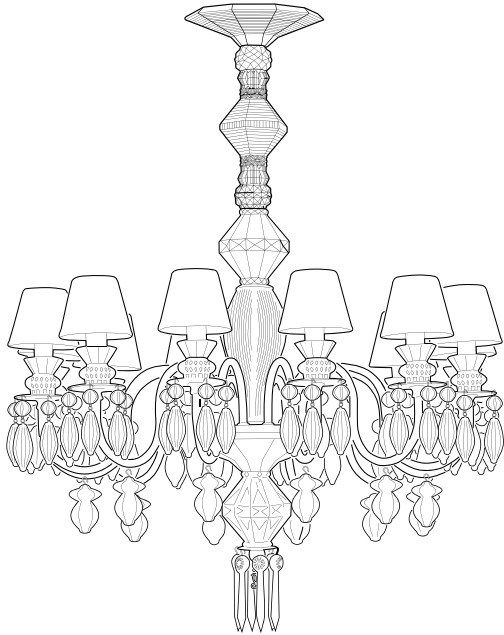

CHANDELIER BELLE DE NUIT SPEC REQUEST 24L

Ref	QTY	Finish	Material	Description	Measures	Ref	QTY	Finish	Material	Description	Measures
5	1	Various	Porcelain	Part 1	90x205 mm - 3 1/2" x 8 1/4"	17	24	Various	Porcelain	Part 17	46x28 mm - 1 3/4" x 1"
6	5	Various	Porcelain	Part 6	170x45 mm - 6 3/4" x 1 3/4"	18	24	Various	Metal	Arm disc	70x1,5 mm - 2 3/4" x 1/4"
7	1	Various	Metal	Central disc	70x1,5 mm - 2 3/4" x 1/4"	19	144	Various	Porcelain	pART 19	25x82 mm - 9 3/4" x 3 1/4"
8	9	Various	Porcelain	Part 8	26x80 mm - 1" x 3 1/4"	22	12	Various	Porcelain	Part 22	41x71 mm - 1 3/4" x 2 3/4"
9	3	Various	Porcelain	Part 9	89x96 mm - 3 1/2" x 3 3/4"	23	1	Various	Metal	Bottom disc	50x1,5 mm - 2" x 1/4"
10	1	Various	Porcelain	Part 10	85x175 mm - 3 1/2" x 7"	24	1	Various	Metal	Finial	20x22 mm - 3/4" x 1"
11	24	White	Porcelain	Lampshade	88x75 mm - 3 1/2" x 3"	25	18	Various	Porcelain	Part 25	21x103 mm - 3/4" x 4"
12	24	White	Metal	Lampshade support	44x107 mm - 1 3/4" x 4 1/4"	26	1	Gold	Metal	Logo	17x27 mm - 3/4" x 1"
13	24	Clear	Glass	G9 Bulb	26x66 mm - 1" x 2 3/4"						
14	24	White	Porcelain	G9 Lampholder	18x26 mm - 3/4" x 1"						
15	1	Various	Metal	Set 8 ARM D. 65 cm.	565x145 mm - 22 1/2" x 5 3/4"						
16	24	Various	Porcelain	Part 16	48x29 mm - 2" x 1 1/4"						

BDN 12 lights
75 x Ø 65 cm
Weight: 8,3 kg

BDN 24 lights
100 x Ø 80 cm
Weight: 21,2 kg

BDN 40 lights
125 x Ø 100 cm
Weight: 27,4 kg

-Collection: Belle de Nuit / Winter Palace

-Type: Chandelier

-Collection: Belle de Nuit / Winter Palace

-Type: Chandelier