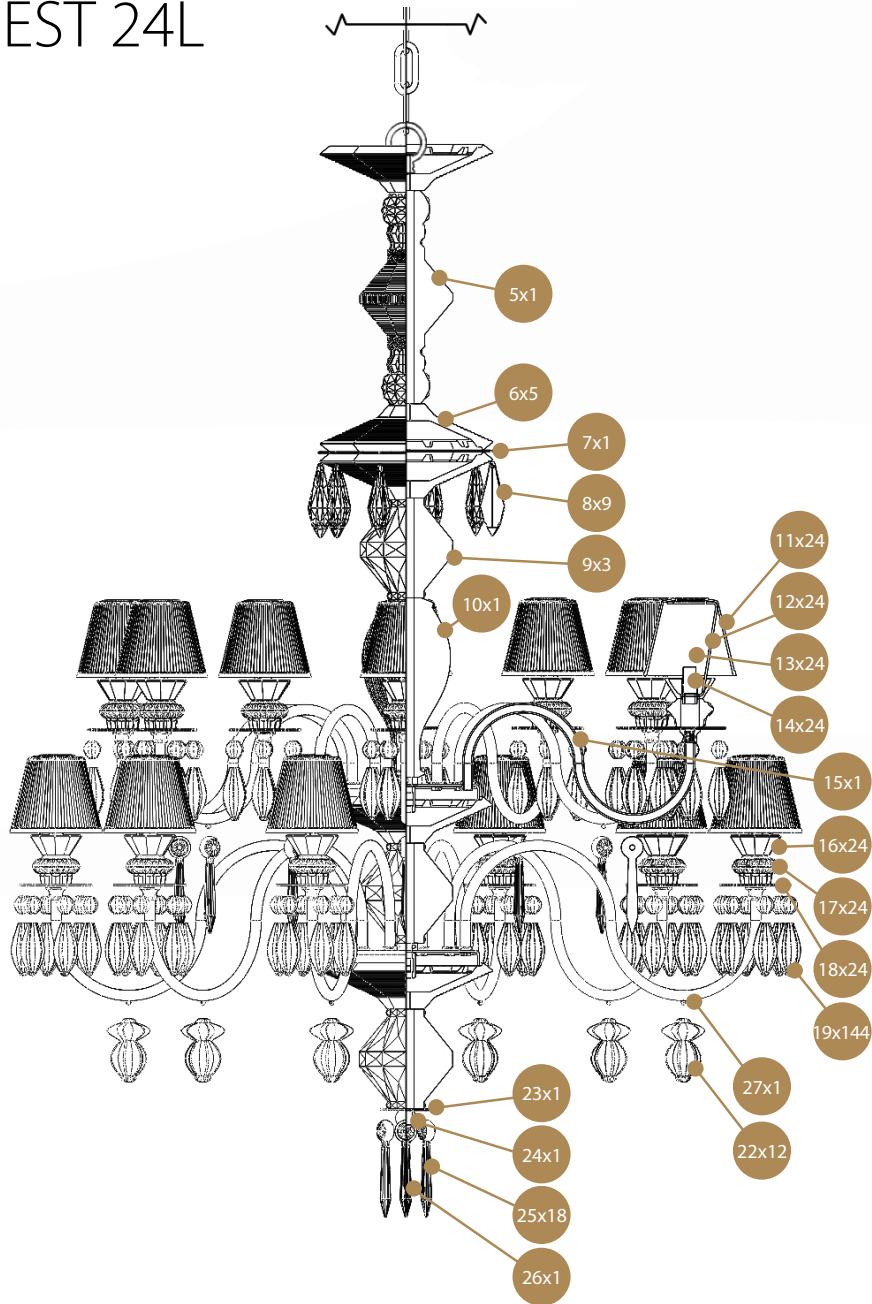

CHANDELIER BELLE DE NUIT SPEC REQUEST 24L

Ref	QTY	Finish	Material	Description	Measures	Ref	QTY	Finish	Material	Description	Measures
5	1	Various	Porcelain	Part 1	90x205 mm - 3 1/2" x 8 1/4"	17	24	Various	Porcelain	Part 17	46x28 mm - 1 3/4" x 1"
6	5	Various	Porcelain	Part 6	170x45 mm - 6 3/4" x 1 3/4"	18	24	Various	Metal	Arm disc	70x1,5 mm - 2 3/4" x 1/4"
7	1	Various	Metal	Central disc	70x1,5 mm - 2 3/4" x 1/4"	19	144	Various	Porcelain	pART 19	25x82 mm - 9 3/4" x 3 1/4"
8	9	Various	Porcelain	Part 8	26x80 mm - 1" x 3 1/4"	22	12	Various	Porcelain	Part 22	41x71 mm - 1 3/4" x 2 3/4"
9	3	Various	Porcelain	Part 9	89x96 mm - 3 1/2" x 3 3/4"	23	1	Various	Metal	Bottom disc	50x1,5 mm - 2" x 1/4"
10	1	Various	Porcelain	Part 10	85x175 mm - 3 1/2" x 7"	24	1	Various	Metal	Finial	20x22 mm - 3/4" x 1"
11	24	White	Porcelain	Lampshade	88x75 mm - 3 1/2" x 3"	25	18	Various	Porcelain	Part 25	21x103 mm - 3/4" x 4"
12	24	White	Metal	Lampshade support	44x107 mm - 1 3/4" x 4 1/4"	26	1	Gold	Metal	Logo	17x27 mm - 3/4" x 1"
13	24	Clear	Glass	G9 Bulb	26x66 mm - 1" x 2 3/4"						
14	24	White	Porcelain	G9 Lampholder	18x26 mm - 3/4" x 1"						
15	1	Various	Metal	Set 8 ARM D. 65 cm.	565x145 mm - 22 1/2" x 5 3/4"						
16	24	Various	Porcelain	Part 16	48x29 mm - 2" x 1 1/4"						

BDN 12 lights
75 x Ø 65 cm
Weight: 8,3 kg

BDN 24 lights
100 x Ø 80 cm
Weight: 21,2 kg

BDN 40 lights
125 x Ø 100 cm
Weight: 27,4 kg

-Collection: Belle de Nuit / Winter Palace

-Type: Chandelier

-Collection: Belle de Nuit / Winter Palace

-Type: Chandelier