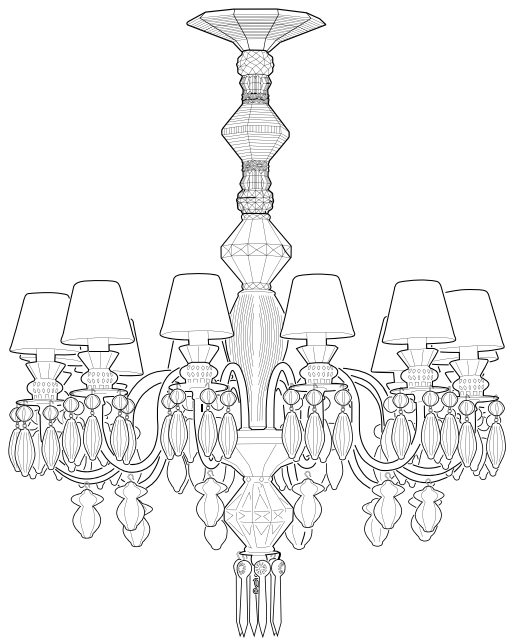

CHANDELIER BELLE DE NUIT SPEC REQUEST 24L

Ref	QTY	Finish	Material	Description	Measures	Ref	QTY	Finish	Material	Description	Measures
5	1	Various	Porcelain	Part 1	90x205 mm - 3 1/2" x 8 1/4"	17	24	Various	Porcelain	Part 17	46x28 mm - 1 3/4" x 1"
6	5	Various	Porcelain	Part 6	170x45 mm - 6 3/4" x 1 3/4"	18	24	Various	Metal	Arm disc	70x1,5 mm - 2 3/4" x 1/4"
7	1	Various	Metal	Central disc	70x1,5 mm - 2 3/4" x 1/4"	19	144	Various	Porcelain	pART 19	25x82 mm - 9 3/4" x 32 1/4"
8	9	Various	Porcelain	Part 8	26x80 mm - 1" x 3 1/4"	22	12	Various	Porcelain	Part 22	41x71 mm - 1 3/4" x 2 3/4"
9	3	Various	Porcelain	Part 9	89x96 mm - 3 1/2" x 3 3/4"	23	1	Various	Metal	Bottom disc	50x1,5 mm - 2" x 1/4"
10	1	Various	Porcelain	Part 10	85x175 mm - 3 1/2" x 7"	24	1	Various	Metal	Finial	20x22 mm - 3/4" x 1"
11	24	White	Porcelain	Lampshade	88x75 mm - 3 1/2" x 3"	25	18	Various	Porcelain	Part 25	21x103 mm - 3/4" x 4"
12	24	White	Metal	Lampshade support	44x107 mm - 1 3/4" x 4 1/4"	26	1	Gold	Metal	Logo	17x27 mm - 3/4" x 1"
13	24	Clear	Glass	G9 Bulb	26x66 mm - 1" x 2 3/4"						
14	24	White	Porcelain	G9 Lampholder	18x26 mm - 3/4" x 1"						
15	1	Various	Metal	Set 8 ARM D. 65 cm.	565x145 mm - 22 1/2" x 5 3/4"						
16	24	Various	Porcelain	Part 16	48x29 mm - 2" x 1 1/4"						

BDN 12 lights
75 x Ø 65 cm
Weight: 8,3 kg

BDN 24 lights
100 x Ø 80 cm
Weight: 21,2 kg

BDN 40 lights
125 x Ø 100 cm
Weight: 27,4 kg

-Collection: Belle de Nuit / Winter Palace

-Type: Chandelier

-Collection: Belle de Nuit / Winter Palace

-Type: Chandelier