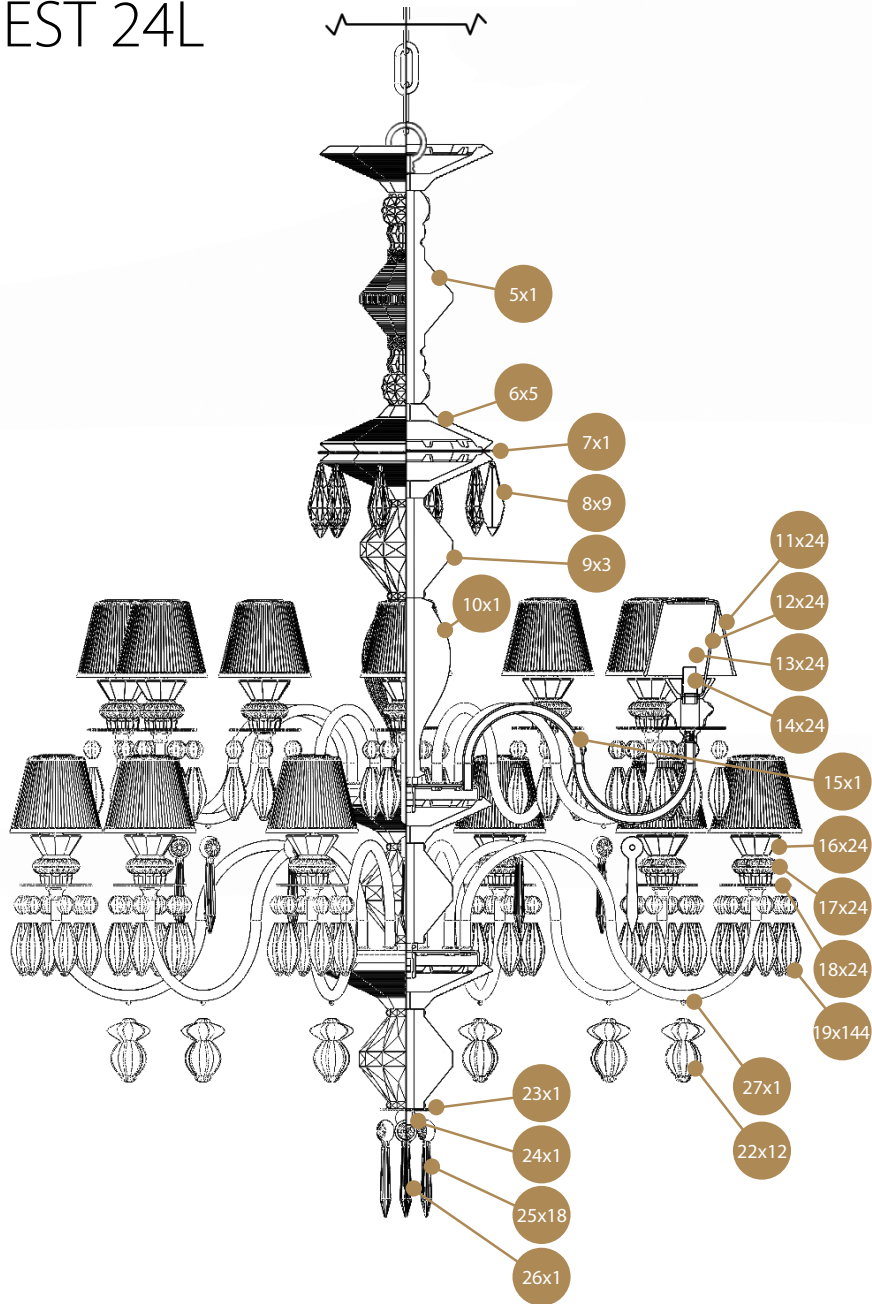

CHANDELIER BELLE DE NUIT SPEC REQUEST 24L

Ref	QTY	Finish	Material	Description	Measures	Ref	QTY	Finish	Material	Description	Measures
5	1	Various	Porcelain	Part 1	90x205 mm - 3 1/2" x 8 1/4"	17	24	Various	Porcelain	Part 17	46x28 mm - 1 3/4" x 1"
6	5	Various	Porcelain	Part 6	170x45 mm - 6 3/4" x 1 3/4"	18	24	Various	Metal	Arm disc	70x1,5 mm - 2 3/4" x 1/4"
7	1	Various	Metal	Central disc	70x1,5 mm - 2 3/4" x 1/4"	19	144	Various	Porcelain	pART 19	25x82 mm - 9 3/4" x 32 1/4"
8	9	Various	Porcelain	Part 8	26x80 mm - 1" x 3 1/4"	22	12	Various	Porcelain	Part 22	41x71 mm - 1 3/4" x 2 3/4"
9	3	Various	Porcelain	Part 9	89x96 mm - 3 1/2" x 3 3/4"	23	1	Various	Metal	Bottom disc	50x1,5 mm - 2" x 1/4"
10	1	Various	Porcelain	Part 10	85x175 mm - 3 1/2" x 7"	24	1	Various	Metal	Finial	20x22 mm - 3/4" x 1"
11	24	White	Porcelain	Lampshade	88x75 mm - 3 1/2" x 3"	25	18	Various	Porcelain	Part 25	21x103 mm - 3/4" x 4"
12	24	White	Metal	Lampshade support	44x107 mm - 1 3/4" x 4 1/4"	26	1	Gold	Metal	Logo	17x27 mm - 3/4" x 1"
13	24	Clear	Glass	G9 Bulb	26x66 mm - 1" x 2 3/4"						
14	24	White	Porcelain	G9 Lampholder	18x26 mm - 3/4" x 1"						
15	1	Various	Metal	Set 8 ARM D. 65 cm.	565x145 mm - 22 1/2" x 5 3/4"						
16	24	Various	Porcelain	Part 16	48x29 mm - 2" x 1 1/4"						

BDN 12 lights
75 x Ø 65 cm
Weight: 8,3 kg

BDN 24 lights
100 x Ø 80 cm
Weight: 21,2 kg

BDN 40 lights
125 x Ø 100 cm
Weight: 27,4 kg

-Collection: Belle de Nuit / Winter Palace

-Type: Chandelier

-Collection: Belle de Nuit / Winter Palace

-Type: Chandelier