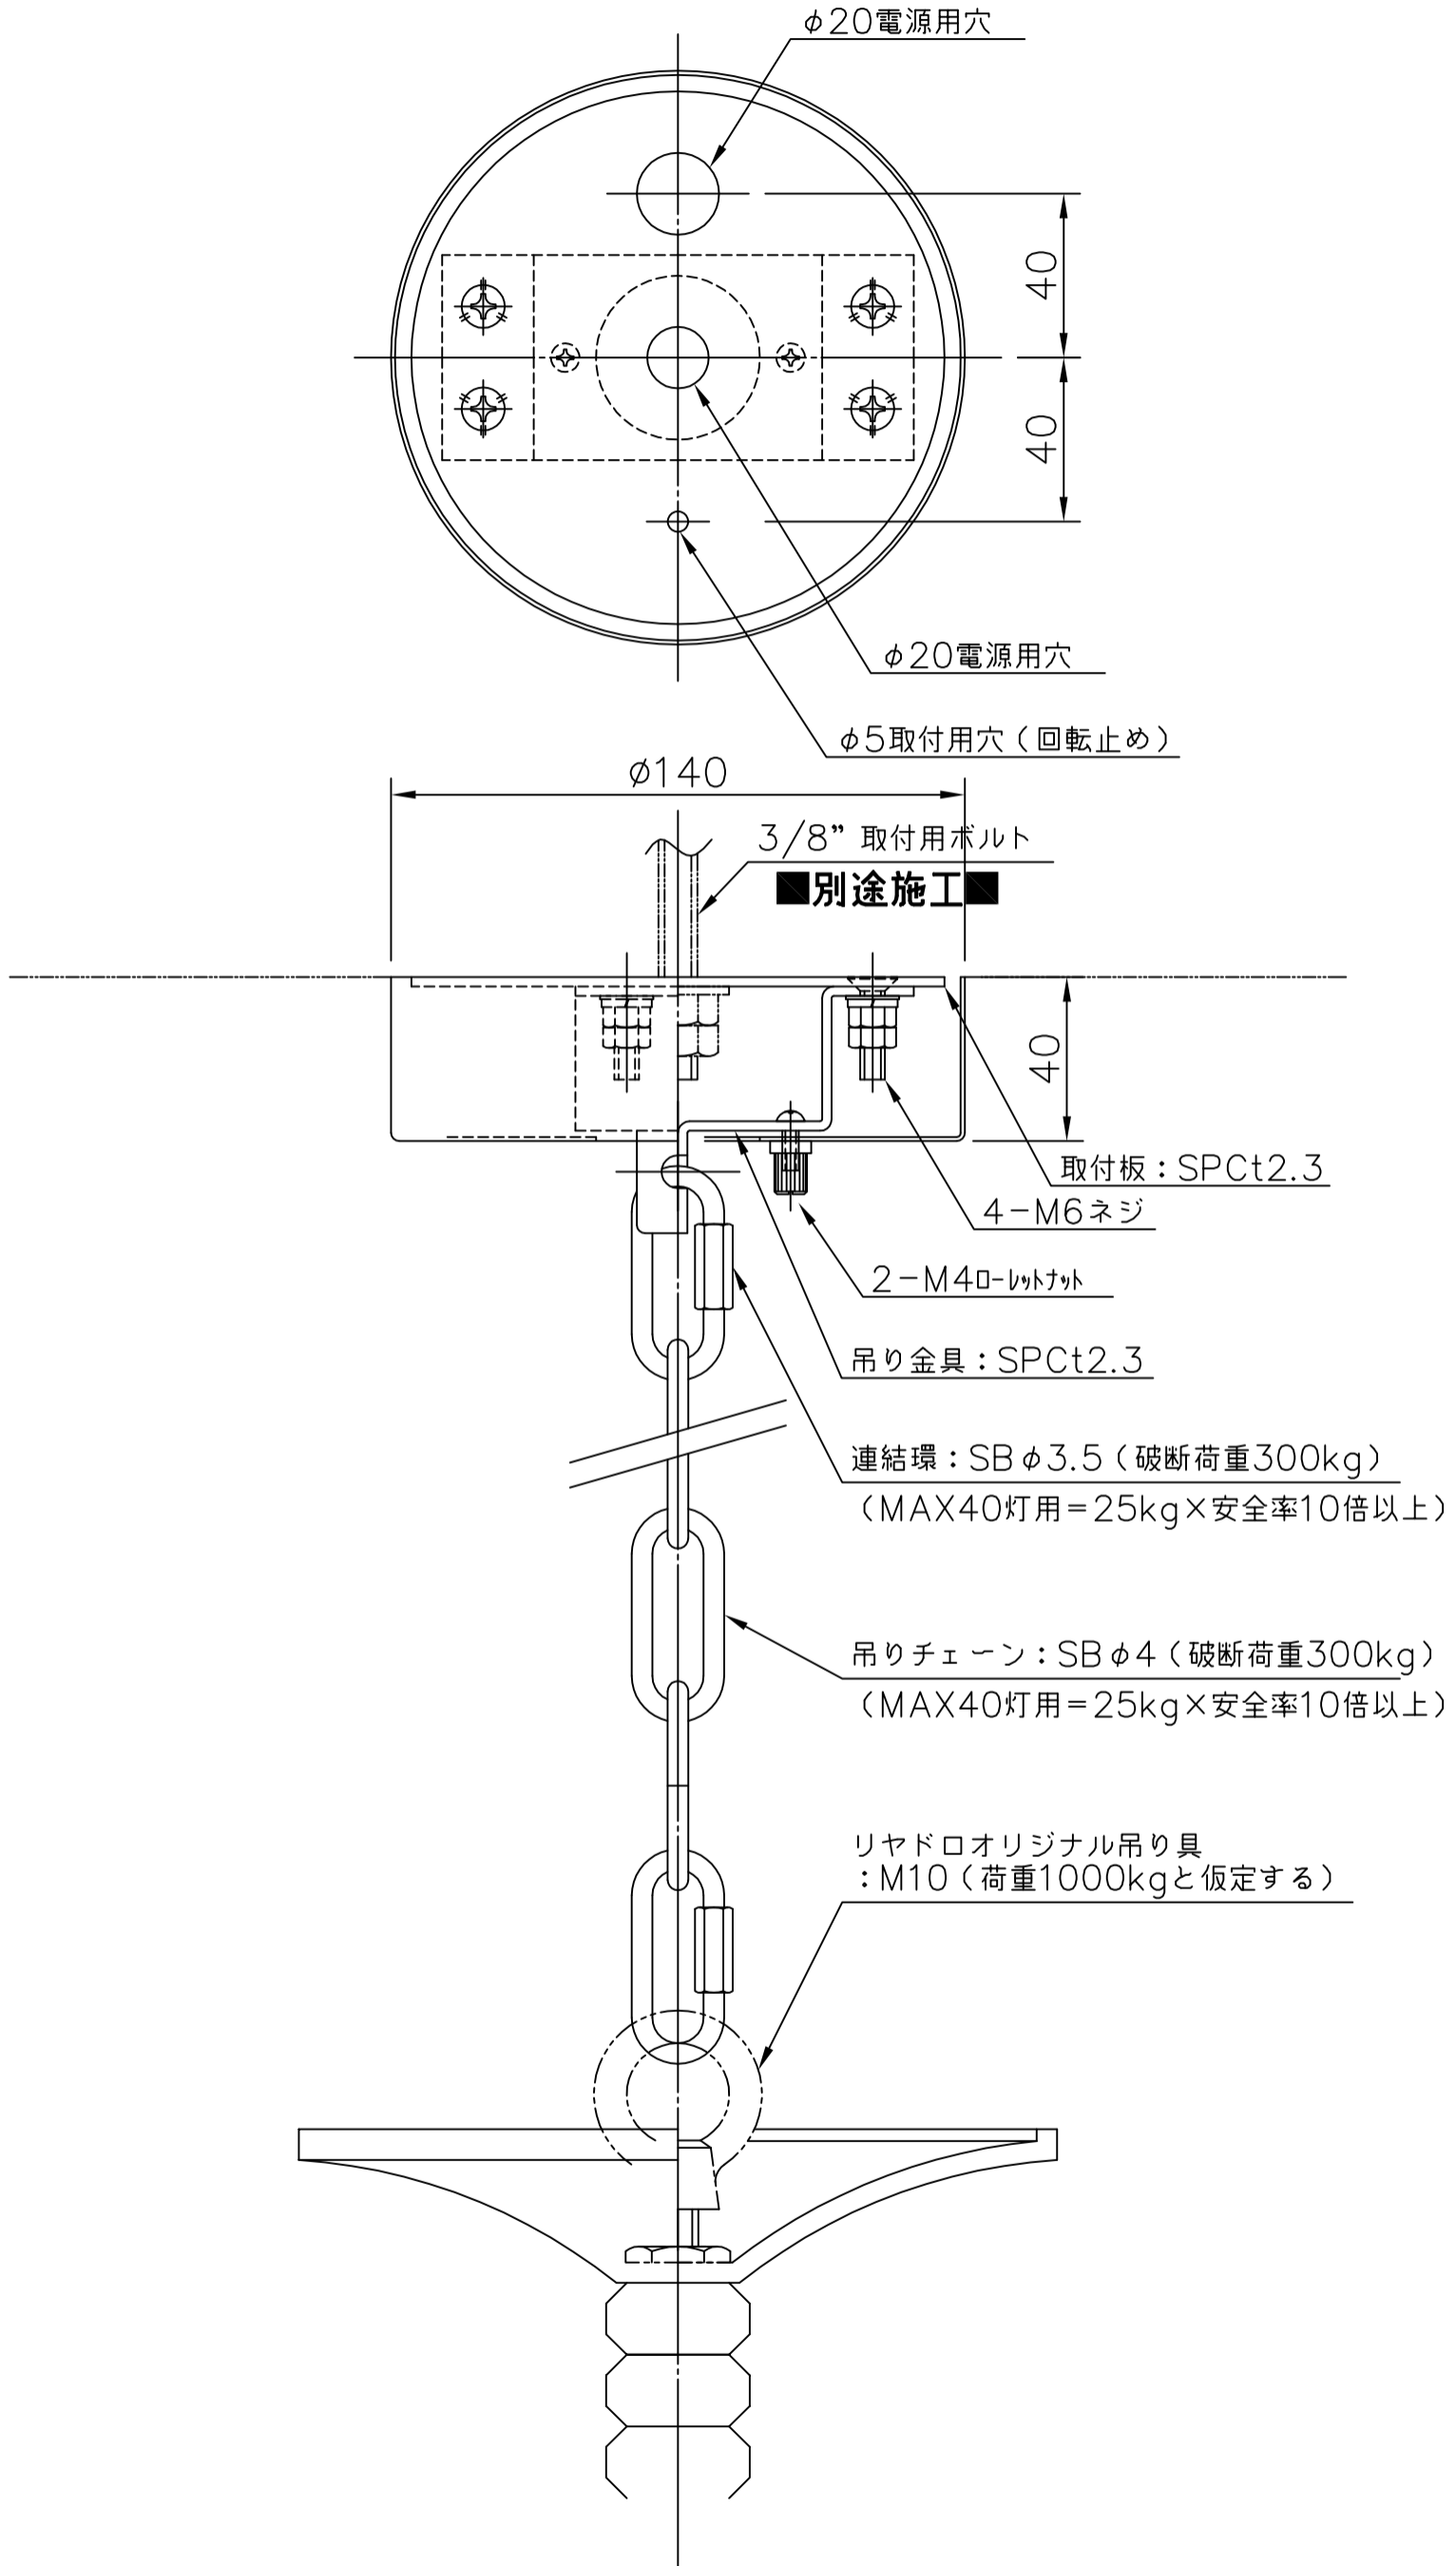

CHANDELIER BELLE DE NUIT SPEC REQUEST 24L

Ref	QTY	Finish	Material	Description	Measures	Ref	QTY	Finish	Material	Description	Measures
5	1	Various	Porcelain	Part 1	90x205 mm - 3 1/2" x 8 1/4"	17	24	Various	Porcelain	Part 17	46x28 mm - 1 3/4" x 1"
6	5	Various	Porcelain	Part 6	170x45 mm - 6 3/4" x 1 3/4"	18	24	Various	Metal	Arm disc	70x1,5 mm - 2 3/4" x 1/4"
7	1	Various	Metal	Central disc	70x1,5 mm - 2 3/4" x 1/4"	19	144	Various	Porcelain	pART 19	25x82 mm - 9 3/4" x 32 1/4"
8	9	Various	Porcelain	Part 8	26x80 mm - 1" x 3 1/4"	22	12	Various	Porcelain	Part 22	41x71 mm - 1 3/4" x 2 3/4"
9	3	Various	Porcelain	Part 9	89x96 mm - 3 1/2" x 3 3/4"	23	1	Various	Metal	Bottom disc	50x1,5 mm - 2" x 1/4"
10	1	Various	Porcelain	Part 10	85x175 mm - 3 1/2" x 7"	24	1	Various	Metal	Finial	20x22 mm - 3/4" x 1"
11	24	White	Porcelain	Lampshade	88x75 mm - 3 1/2" x 3"	25	18	Various	Porcelain	Part 25	21x103 mm - 3/4" x 4"
12	24	White	Metal	Lampshade support	44x107 mm - 1 3/4" x 4 1/4"	26	1	Gold	Metal	Logo	17x27 mm - 3/4" x 1"
13	24	Clear	Glass	G9 Bulb	26x66 mm - 1" x 2 3/4"						
14	24	White	Porcelain	G9 Lampholder	18x26 mm - 3/4" x 1"						
15	1	Various	Metal	Set 8 ARM D. 65 cm.	565x145 mm - 22 1/2" x 5 3/4"						
16	24	Various	Porcelain	Part 16	48x29 mm - 2" x 1 1/4"						

BDN 12 lights
75 x Ø 65 cm
Weight: 8,3 kg

BDN 24 lights
100 x Ø 80 cm
Weight: 21,2 kg

BDN 40 lights
125 x Ø 100 cm
Weight: 27,4 kg

-Collection: Belle de Nuit / Winter Palace

-Type: Chandelier

-Collection: Belle de Nuit / Winter Palace