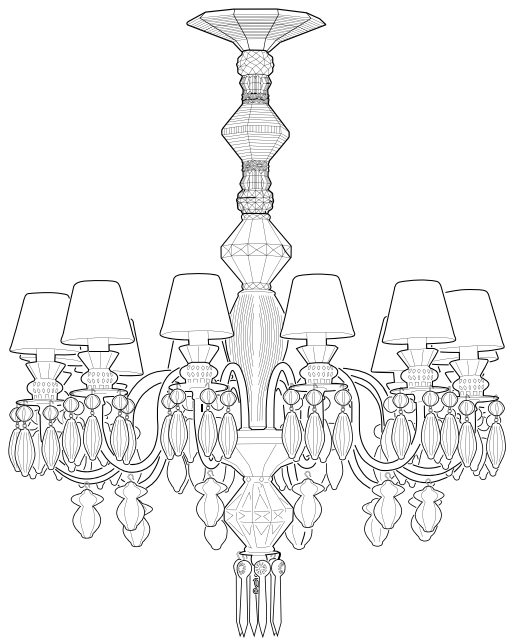

CHANDELIER BELLE DE NUIT SPEC REQUEST 12L

Ref	QTY	Finish	Material	Description	Measures	Ref	QTY	Finish	Material	Description	Measures
5	1	Various	Porcelain	Part 5	90x205 mm - 3 1/2" x 8 1/4"	19	12	Various	Porcelain	Part 19	25x82 mm - 1 x 3 1/4"
6	2	Various	Porcelain	Part 6	170x45 mm - 6 3/4" x 1 3/4"	21	1	Various	Metal	Set 12 ARM D. 65 cm.	565x140 mm - 22 1/2" x 5 1/2"
9	2	Various	Porcelain	Part 9	89x96 mm - 3 1/2" x 3 3/4"	22	12	Various	Porcelain	Part 22	41x71 mm - 1 3/4" x 2 3/4"
10	1	Various	Porcelain	Part 10	85x175 mm - 3 1/2" x 7"	23	1	Various	Metal	Bottom disc	50x1,5 mm - 2" x 1/4"
11	12	White	Porcelain	Lampshade	88x75 mm - 3 1/2" x 3"	24	1	Various	Metal	Finial ball	20x22 mm - 3/4" x 1"
12	12	White	Metal	Lampshade support	44x107 mm - 1 3/4" x 4 1/4"	25	6	Various	Porcelain	Part 25	21x103 mm - 3/4" x 4"
13	12	Clear	Glass	G9 Bulb	26x66 mm - 1" x 2 3/4"	26	1	Gold	Metal	Logo	17x27 mm - 3/4" x 1"
14	12	White	Porcelain	G9 Lampholder	18x26 mm - 3/4" x 1"						
16	12	Various	Porcelain	Part 16	48x29 mm - 2" x 1 1/4"						
17	12	Various	Porcelain	Part 17	46x28 mm - 1 3/4" x 1"						
18	12	Various	Metal	Arm disc	70x1,5 mm - 2 3/4" x 1/4"						

BDN 12 lights
75 x Ø 65 cm
Weight: 8,3 kg

BDN 24 lights
100 x Ø 80 cm
Weight: 21,2 kg

BDN 40 lights
125 x Ø 100 cm
Weight: 27,4 kg

-Collection: Belle de Nuit / Winter Palace

-Type: Chandelier

-Collection: Belle de Nuit / Winter Palace

-Type: Chandelier