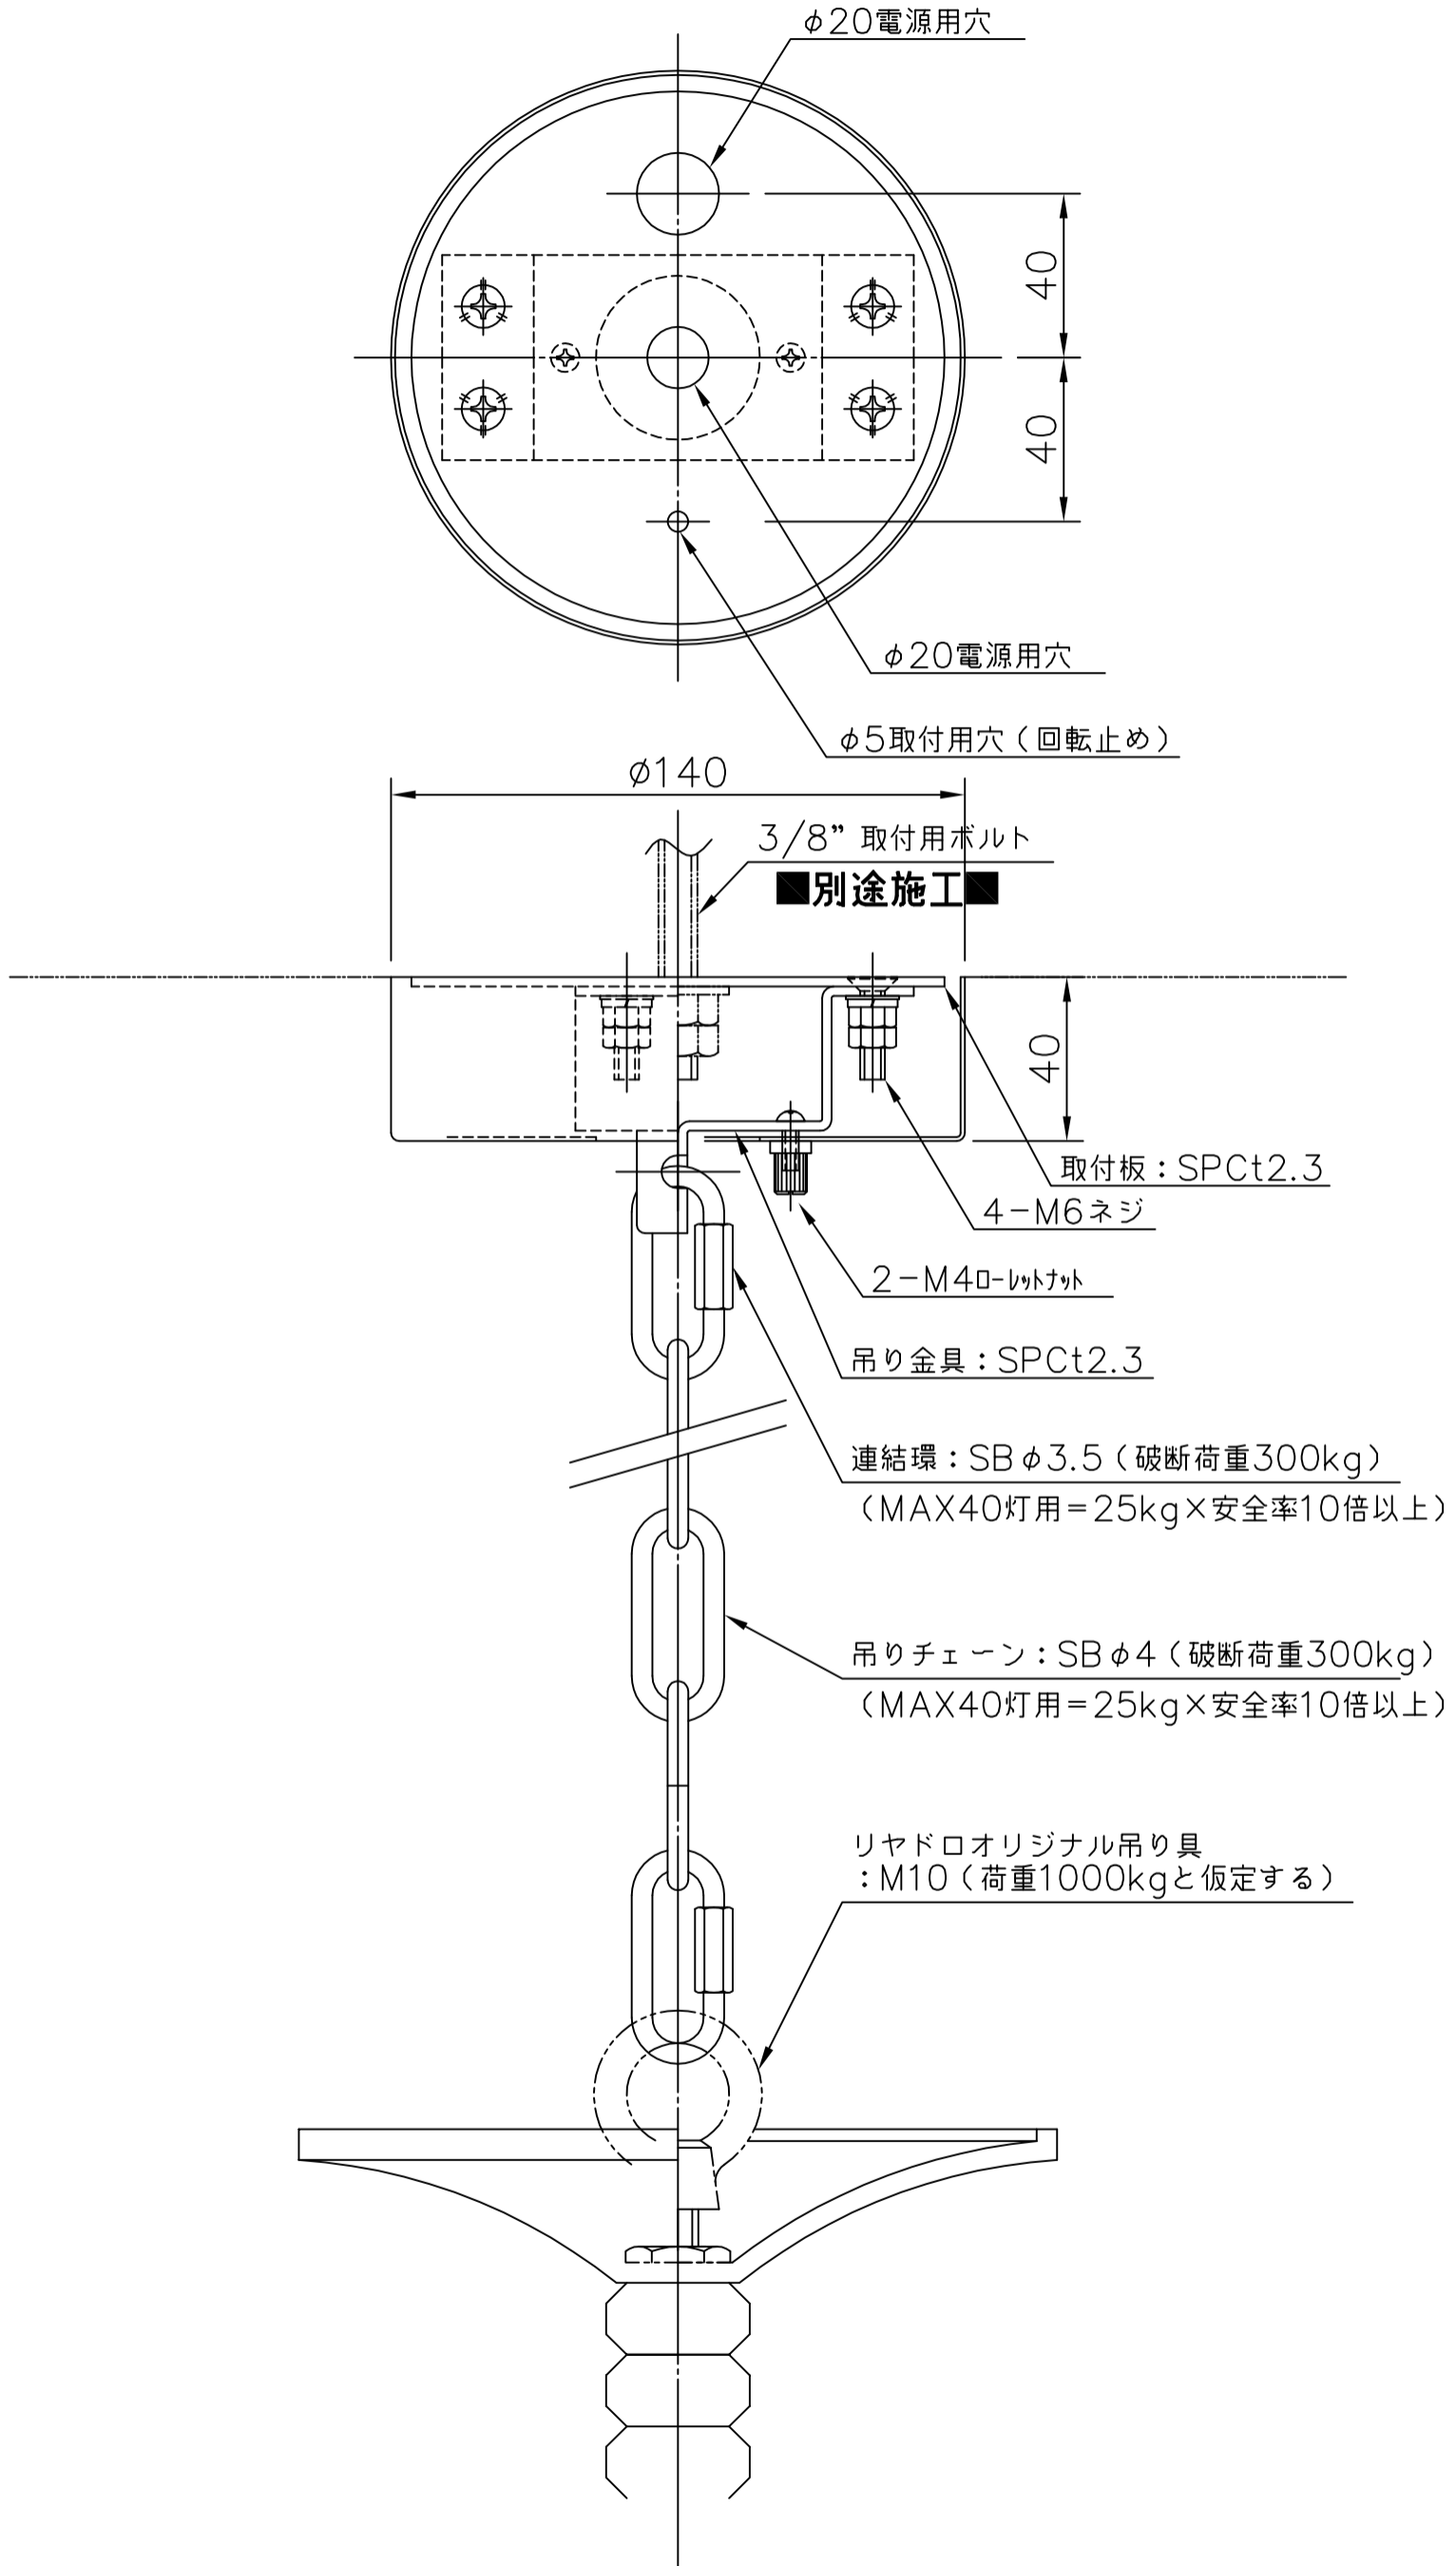

CHANDELIER BELLE DE NUIT SPEC REQUEST 12L

Ref	QTY	Finish	Material	Description	Measures	Ref	QTY	Finish	Material	Description	Measures
5	1	Various	Porcelain	Part 5	90x205 mm - 3 1/2" x 8 1/4"	19	12	Various	Porcelain	Part 19	25x82 mm - 1 x 3 1/4"
6	2	Various	Porcelain	Part 6	170x45 mm - 6 3/4" x 1 3/4"	21	1	Various	Metal	Set 12 ARM D. 65 cm.	565x140 mm - 22 1/2" x 5 1/2"
9	2	Various	Porcelain	Part 9	89x96 mm - 3 1/2" x 3 3/4"	22	12	Various	Porcelain	Part 22	41x71 mm - 1 3/4" x 2 3/4"
10	1	Various	Porcelain	Part 10	85x175 mm - 3 1/2" x 7"	23	1	Various	Metal	Bottom disc	50x1,5 mm - 2" x 1/4"
11	12	White	Porcelain	Lampshade	88x75 mm - 3 1/2" x 3"	24	1	Various	Metal	Finial ball	20x22 mm - 3/4" x 1"
12	12	White	Metal	Lampshade support	44x107 mm - 1 3/4" x 4 1/4"	25	6	Various	Porcelain	Part 25	21x103 mm - 3/4" x 4"
13	12	Clear	Glass	G9 Bulb	26x66 mm - 1" x 2 3/4"	26	1	Gold	Metal	Logo	17x27 mm - 3/4" x 1"
14	12	White	Porcelain	G9 Lampholder	18x26 mm - 3/4" x 1"						
16	12	Various	Porcelain	Part 16	48x29 mm - 2" x 1 1/4"						
17	12	Various	Porcelain	Part 17	46x28 mm - 1 3/4" x 1"						
18	12	Various	Metal	Arm disc	70x1,5 mm - 2 3/4" x 1/4"						

BDN 12 lights
75 x Ø 65 cm
Weight: 8,3 kg

BDN 24 lights
100 x Ø 80 cm
Weight: 21,2 kg

BDN 40 lights
125 x Ø 100 cm
Weight: 27,4 kg

-Collection: Belle de Nuit / Winter Palace

-Type: Chandelier

-Collection: Belle de Nuit / Winter Palace