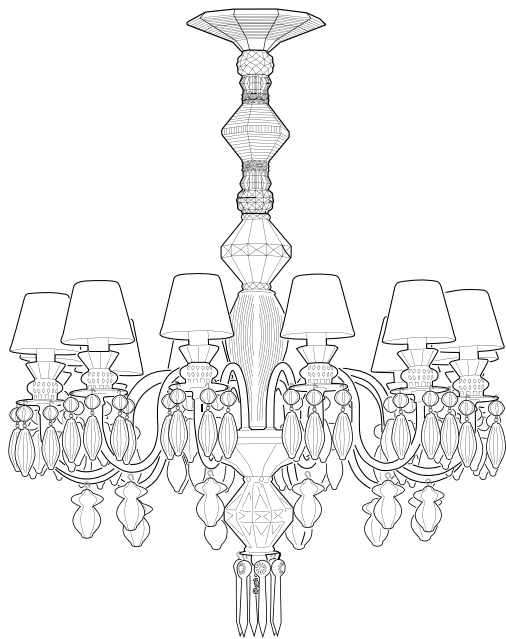

# CHANDELIER BELLE DE NUIT SPEC REQUEST 24L

Ref	QTY	Finish	Material	Description	Measures	Ref	QTY	Finish	Material	Description	Measures
5	1	Various	Porcelain	Part 1	90x205 mm - 3 1/2" x 8 1/4"	17	24	Various	Porcelain	Part 17	46x28 mm - 1 3/4" x 1"
6	5	Various	Porcelain	Part 6	170x45 mm - 6 3/4" x 1 3/4"	18	24	Various	Metal	Arm disc	70x1,5 mm - 2 3/4" x 1/4"
7	1	Various	Metal	Central disc	70x1,5 mm - 2 3/4" x 1/4"	19	144	Various	Porcelain	pART 19	25x82 mm - 9 3/4" x 3 1/4"
8	9	Various	Porcelain	Part 8	26x80 mm - 1" x 3 1/4"	22	12	Various	Porcelain	Part 22	41x71 mm - 1 3/4" x 2 3/4"
9	3	Various	Porcelain	Part 9	89x96 mm - 3 1/2" x 3 3/4"	23	1	Various	Metal	Bottom disc	50x1,5 mm - 2" x 1/4"
10	1	Various	Porcelain	Part 10	85x175 mm - 3 1/2" x 7"	24	1	Various	Metal	Finial	20x22 mm - 3/4" x 1"
11	24	White	Porcelain	Lampshade	88x75 mm - 3 1/2" x 3"	25	18	Various	Porcelain	Part 25	21x103 mm - 3/4" x 4"
12	24	White	Metal	Lampshade support	44x107 mm - 1 3/4" x 4 1/4"	26	1	Gold	Metal	Logo	17x27 mm - 3/4" x 1"
13	24	Clear	Glass	G9 Bulb	26x66 mm - 1" x 2 3/4"						
14	24	White	Porcelain	G9 Lampholder	18x26 mm - 3/4" x 1"						
15	1	Various	Metal	Set 8 ARM D. 65 cm.	565x145 mm - 22 1/2" x 5 3/4"						
16	24	Various	Porcelain	Part 16	48x29 mm - 2" x 1 1/4"						

**BDN 12 lights**  
75 x Ø 65 cm  
Weight: 8,3 kg

**BDN 24 lights**  
100 x Ø 80 cm  
Weight: 21,2 kg

**BDN 40 lights**  
125 x Ø 100 cm  
Weight: 27,4 kg

-Collection: Belle de Nuit / Winter Palace

-Type: Chandelier