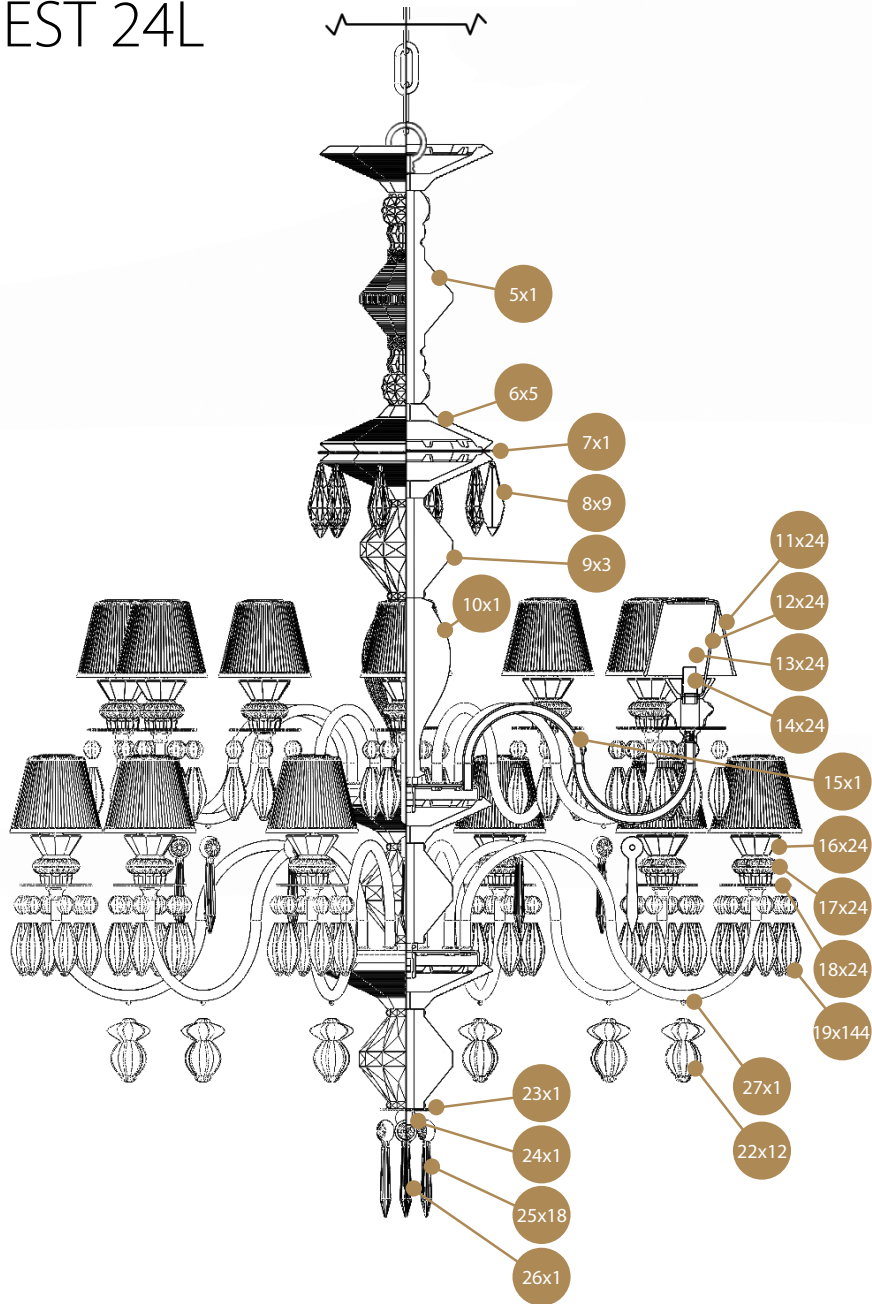

# CHANDELIER BELLE DE NUIT SPEC REQUEST 24L

Ref	QTY	Finish	Material	Description	Measures	Ref	QTY	Finish	Material	Description	Measures
5	1	Various	Porcelain	Part 1	90x205 mm - 3 1/2" x 8 1/4"	17	24	Various	Porcelain	Part 17	46x28 mm - 1 3/4" x 1"
6	5	Various	Porcelain	Part 6	170x45 mm - 6 3/4" x 1 3/4"	18	24	Various	Metal	Arm disc	70x1,5 mm - 2 3/4" x 1/4"
7	1	Various	Metal	Central disc	70x1,5 mm - 2 3/4" x 1/4"	19	144	Various	Porcelain	pART 19	25x82 mm - 9 3/4" x 3 1/4"
8	9	Various	Porcelain	Part 8	26x80 mm - 1" x 3 1/4"	22	12	Various	Porcelain	Part 22	41x71 mm - 1 3/4" x 2 3/4"
9	3	Various	Porcelain	Part 9	89x96 mm - 3 1/2" x 3 3/4"	23	1	Various	Metal	Bottom disc	50x1,5 mm - 2" x 1/4"
10	1	Various	Porcelain	Part 10	85x175 mm - 3 1/2" x 7"	24	1	Various	Metal	Finial	20x22 mm - 3/4" x 1"
11	24	White	Porcelain	Lampshade	88x75 mm - 3 1/2" x 3"	25	18	Various	Porcelain	Part 25	21x103 mm - 3/4" x 4"
12	24	White	Metal	Lampshade support	44x107 mm - 1 3/4" x 4 1/4"	26	1	Gold	Metal	Logo	17x27 mm - 3/4" x 1"
13	24	Clear	Glass	G9 Bulb	26x66 mm - 1" x 2 3/4"						
14	24	White	Porcelain	G9 Lampholder	18x26 mm - 3/4" x 1"						
15	1	Various	Metal	Set 8 ARM D. 65 cm.	565x145 mm - 22 1/2" x 5 3/4"						
16	24	Various	Porcelain	Part 16	48x29 mm - 2" x 1 1/4"						

**BDN 12 lights**  
75 x Ø 65 cm  
Weight: 8,3 kg

**BDN 24 lights**  
100 x Ø 80 cm  
Weight: 21,2 kg

**BDN 40 lights**  
125 x Ø 100 cm  
Weight: 27,4 kg

-Collection: Belle de Nuit / Winter Palace

-Type: Chandelier