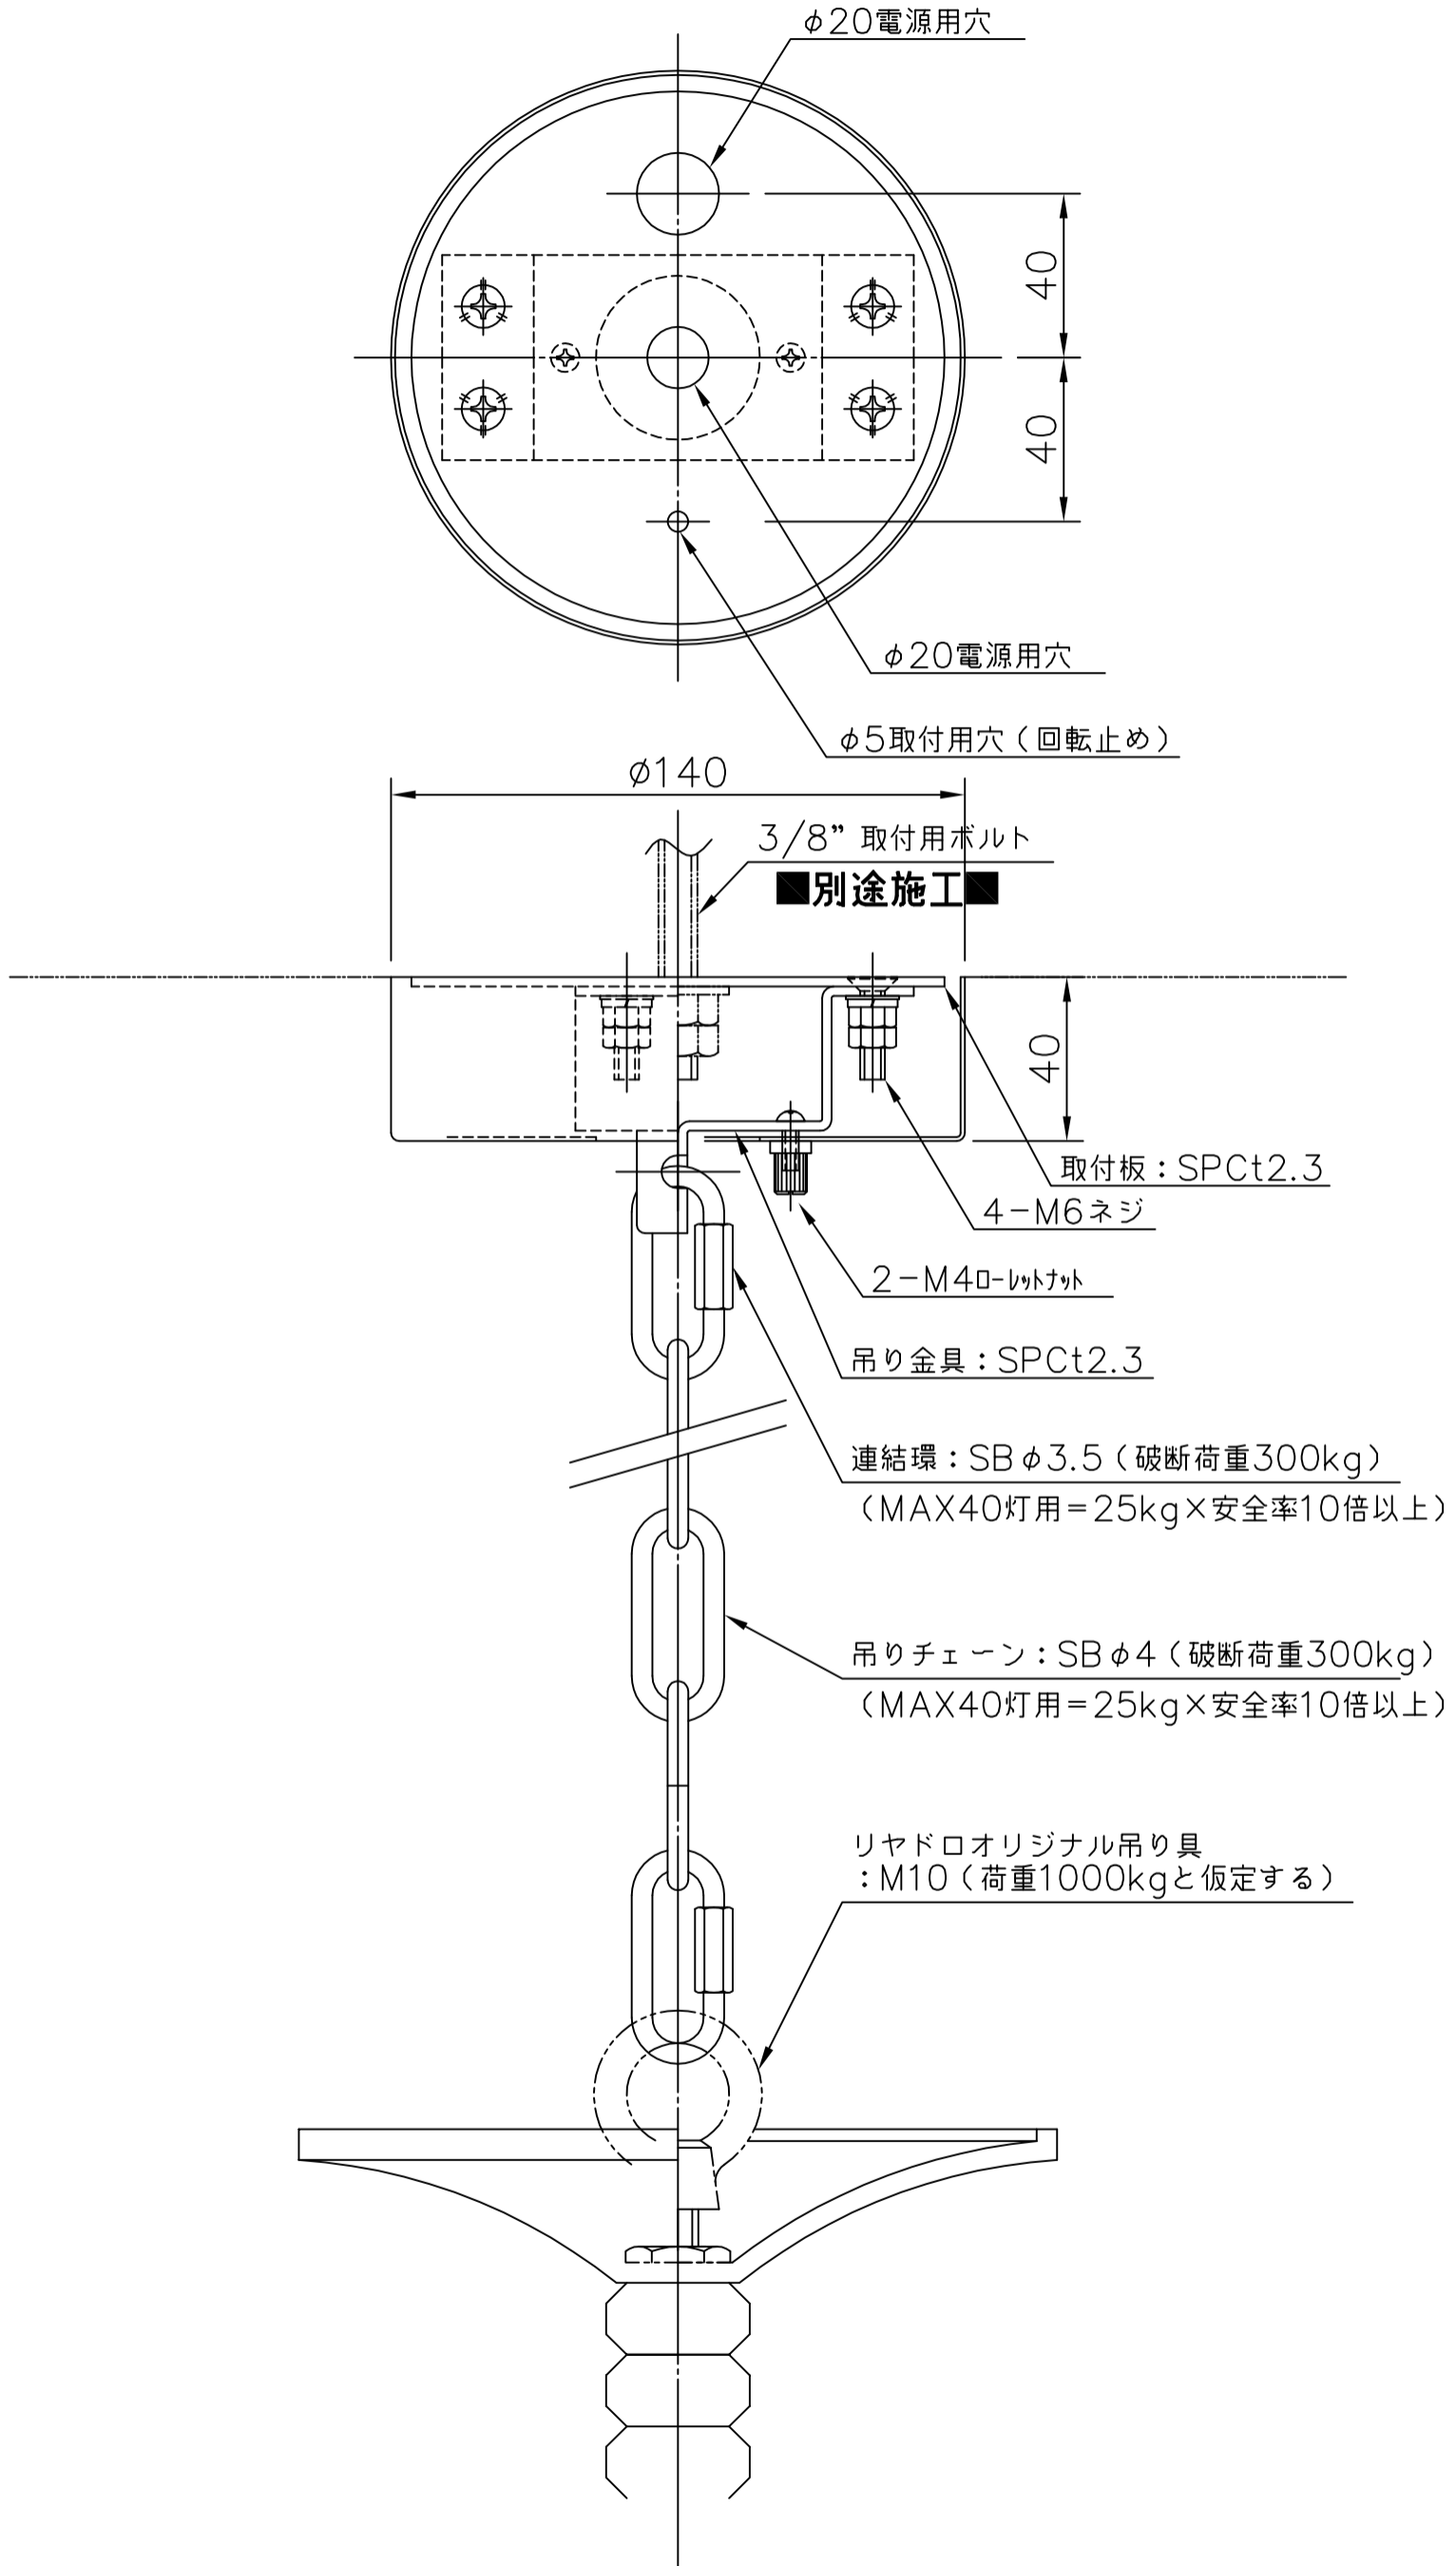

CHANDELIER BELLE DE NUIT SPEC REQUEST 40L

LLADRÓ

HANDMADE PORCELAIN
Spain

Ref	QTY	Finish	Material	Description	Measures	Ref	QTY	Finish	Material	Description	Measures
5	1	Various	Porcelain	Part 5	90x205 mm - 3 1/2" x 8 1/4"	17	40	Various	Porcelain	Part 17	46x28 mm - 1 3/4" x 1"
6	6	Various	Porcelain	Part 6	170x45 mm - 6 3/4" x 1 3/4"	18	40	Various	Metal	Arm disc	70x1,5 mm - 2 3/4" x 1/4"
7	1	Various	Metal	Central disc	70x1,5 mm - 2 3/4" x 1/4"	19	276	Various	Porcelain	Part 19	25x82 mm - 9 3/4" x 3 1/4"
8	25	Various	Porcelain	Part 8	26x80 mm - 1" x 3 1/4" x 9"	22	16	Various	Porcelain	Part 22	41x71 mm - 1 3/4" x 2 3/4"
9	Various	Various	Porcelain	Part 9	89x96 mm - 3 1/2" x 3 3/4"	23	1	Various	Metal	Bottom disc	50x1,5 mm - 2" x 1/4"
10	1	Various	Porcelain	Part 10	85x175 mm - 3 1/2" x 7"	24	1	Various	Metal	Finial	20x22 mm - 3/4" x 1"
11	40	White	Porcelain	Lampshade	88x75 mm - 3 1/2" x 3"	25	22	Various	Porcelain	Part 25	21x103 mm - 3/4" x 4"
12	40	White	Metal	Lampshade support	44x107 mm - 1 3/4" x 4 1/4"	26	1	Gold	Metal	Logo	17x27 mm - 3/4" x 1"
13	40	Clear	Glass	G9 Bulb	26x66 mm - 1" x 2 3/4"						
14	40	White	Porcelain	G9 Lampholder	18x26 mm - 3/4" x 1"						
15	1	Various	Metal	Set 8 ARM D. 65 cm.	565x145 mm - 22 1/2" x 5 3/4"						
16	40	Various	Porcelain	Part 16	48x29 mm - 2" x 1 1/4"						

BDN 12 lights
75 x Ø 65 cm
Weight: 8,3 kg

BDN 24 lights
100 x Ø 80 cm
Weight: 21,2 kg

BDN 40 lights
125 x Ø 100 cm
Weight: 27,4 kg

-Collection: Belle de Nuit / Winter Palace

-Type: Chandelier

-Collection: Belle de Nuit / Winter Palace