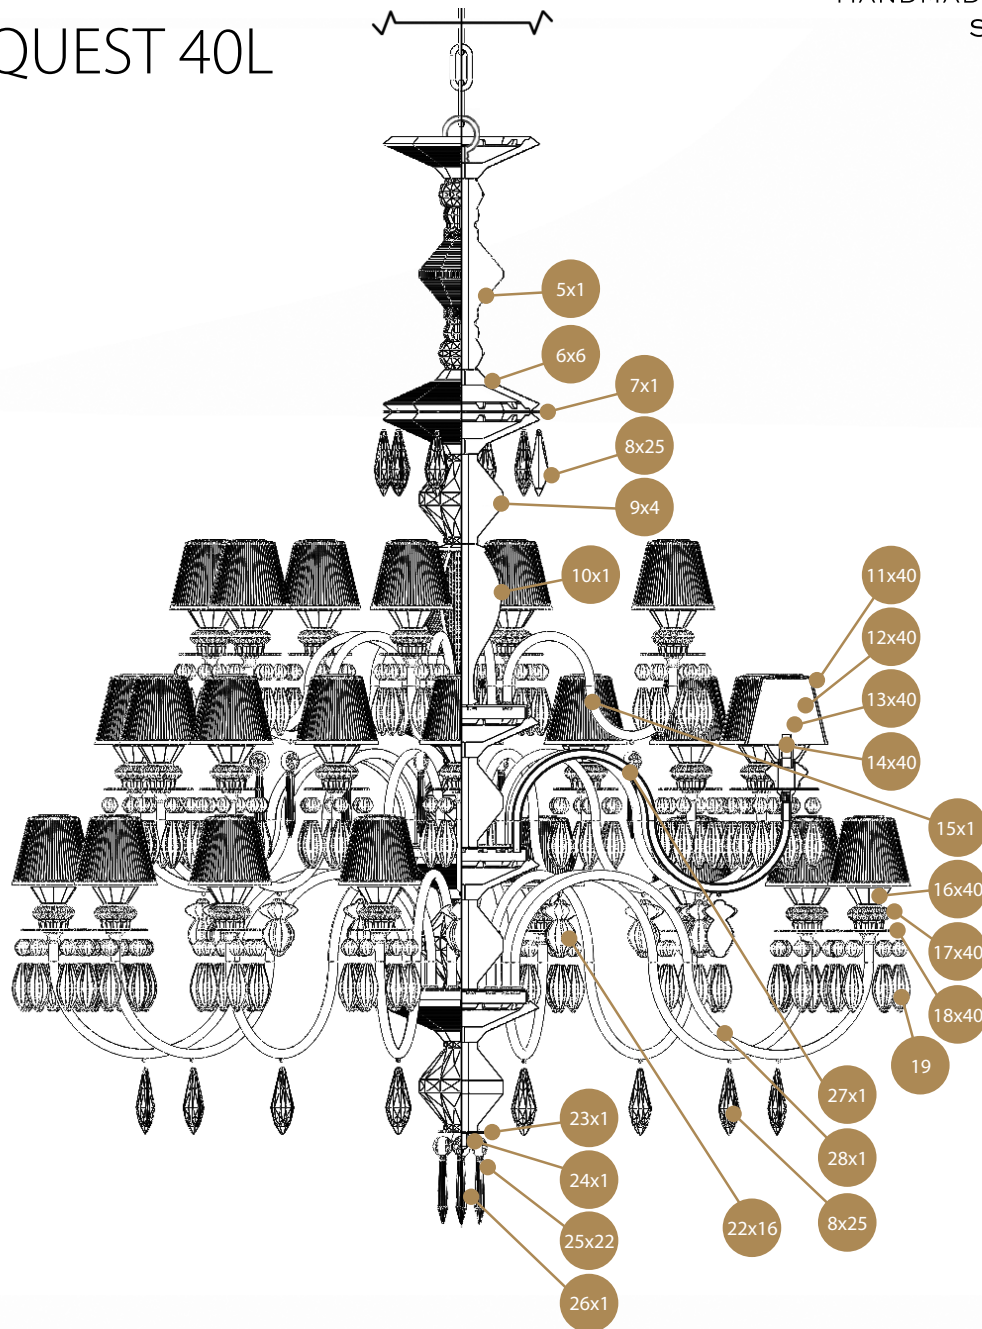

CHANDELIER BELLE DE NUIT SPEC REQUEST 40L

LLADRÓ

HANDMADE PORCELAIN
Spain

Ref	QTY	Finish	Material	Description	Measures	Ref	QTY	Finish	Material	Description	Measures
5	1	Various	Porcelain	Part 5	90x205 mm - 3 1/2" x 8 1/4"	17	40	Various	Porcelain	Part 17	46x28 mm - 1 3/4" x 1"
6	6	Various	Porcelain	Part 6	170x45 mm - 6 3/4" x 1 3/4"	18	40	Various	Metal	Arm disc	70x1,5 mm - 2 3/4" x 1/4"
7	1	Various	Metal	Central disc	70x1,5 mm - 2 3/4" x 1/4"	19	276	Various	Porcelain	Part 19	25x82 mm - 9 3/4" x 3 1/4"
8	25	Various	Porcelain	Part 8	26x80 mm - 1" x 3 1/4" x 9"	22	16	Various	Porcelain	Part 22	41x71 mm - 1 3/4" x 2 3/4"
9	Various	Various	Porcelain	Part 9	89x96 mm - 3 1/2" x 3 3/4"	23	1	Various	Metal	Bottom disc	50x1,5 mm - 2" x 1/4"
10	1	Various	Porcelain	Part 10	85x175 mm - 3 1/2" x 7"	24	1	Various	Metal	Finial	20x22 mm - 3/4" x 1"
11	40	White	Porcelain	Lampshade	88x75 mm - 3 1/2" x 3"	25	22	Various	Porcelain	Part 25	21x103 mm - 3/4" x 4"
12	40	White	Metal	Lampshade support	44x107 mm - 1 3/4" x 4 1/4"	26	1	Gold	Metal	Logo	17x27 mm - 3/4" x 1"
13	40	Clear	Glass	G9 Bulb	26x66 mm - 1" x 2 3/4"						
14	40	White	Porcelain	G9 Lampholder	18x26 mm - 3/4" x 1"						
15	1	Various	Metal	Set 8 ARM D. 65 cm.	565x145 mm - 22 1/2" x 5 3/4"						
16	40	Various	Porcelain	Part 16	48x29 mm - 2" x 1 1/4"						

BDN 12 lights
75 x Ø 65 cm
Weight: 8,3 kg

BDN 24 lights
100 x Ø 80 cm
Weight: 21,2 kg

BDN 40 lights
125 x Ø 100 cm
Weight: 27,4 kg

-Collection: Belle de Nuit / Winter Palace

-Type: Chandelier

-Collection: Belle de Nuit / Winter Palace