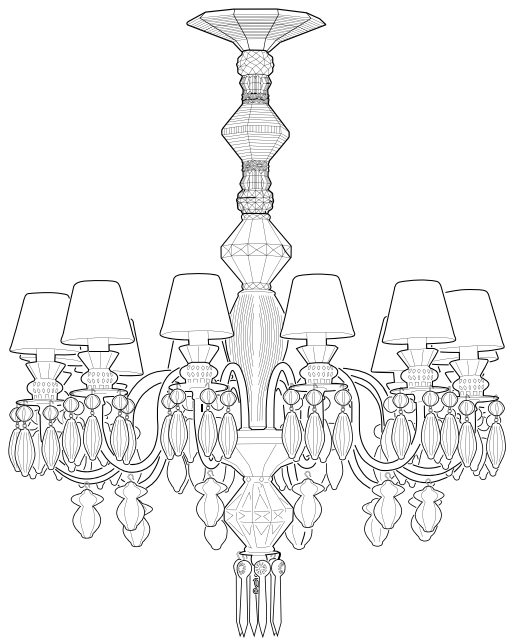

CHANDELIER BELLE DE NUIT SPEC REQUEST 40L

LLADRÓ

HANDMADE PORCELAIN
Spain

Ref	QTY	Finish	Material	Description	Measures	Ref	QTY	Finish	Material	Description	Measures
5	1	Various	Porcelain	Part 5	90x205 mm - 3 1/2" x 8 1/4"	17	40	Various	Porcelain	Part 17	46x28 mm - 1 3/4" x 1"
6	6	Various	Porcelain	Part 6	170x45 mm - 6 3/4" x 1 3/4"	18	40	Various	Metal	Arm disc	70x1,5 mm - 2 3/4" x 1/4"
7	1	Various	Metal	Central disc	70x1,5 mm - 2 3/4" x 1/4"	19	276	Various	Porcelain	Part 19	25x82 mm - 9 3/4" x 3 1/4"
8	25	Various	Porcelain	Part 8	26x80 mm - 1" x 3 1/4" x 9"	22	16	Various	Porcelain	Part 22	41x71 mm - 1 3/4" x 2 3/4"
9	Various	Various	Porcelain	Part 9	89x96 mm - 3 1/2" x 3 3/4"	23	1	Various	Metal	Bottom disc	50x1,5 mm - 2" x 1/4"
10	1	Various	Porcelain	Part 10	85x175 mm - 3 1/2" x 7"	24	1	Various	Metal	Finial	20x22 mm - 3/4" x 1"
11	40	White	Porcelain	Lampshade	88x75 mm - 3 1/2" x 3"	25	22	Various	Porcelain	Part 25	21x103 mm - 3/4" x 4"
12	40	White	Metal	Lampshade support	44x107 mm - 1 3/4" x 4 1/4"	26	1	Gold	Metal	Logo	17x27 mm - 3/4" x 1"
13	40	Clear	Glass	G9 Bulb	26x66 mm - 1" x 2 3/4"						
14	40	White	Porcelain	G9 Lampholder	18x26 mm - 3/4" x 1"						
15	1	Various	Metal	Set 8 ARM D. 65 cm.	565x145 mm - 22 1/2" x 5 3/4"						
16	40	Various	Porcelain	Part 16	48x29 mm - 2" x 1 1/4"						

BDN 12 lights
75 x Ø 65 cm
Weight: 8,3 kg

BDN 24 lights
100 x Ø 80 cm
Weight: 21,2 kg

BDN 40 lights
125 x Ø 100 cm
Weight: 27,4 kg

-Collection: Belle de Nuit / Winter Palace

-Type: Chandelier

-Collection: Belle de Nuit / Winter Palace

-Type: Chandelier