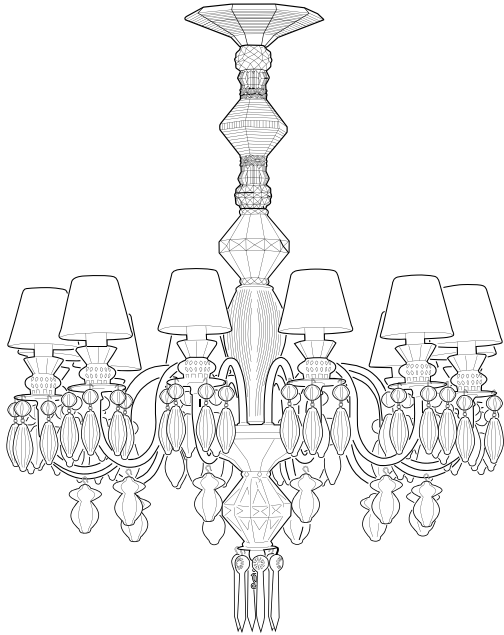

# CHANDELIER BELLE DE NUIT SPEC REQUEST 40L

**LLADRÓ**

HANDMADE PORCELAIN  
Spain

Ref	QTY	Finish	Material	Description	Measures	Ref	QTY	Finish	Material	Description	Measures
5	1	Various	Porcelain	Part 5	90x205 mm - 3 1/2" x 8 1/4"	17	40	Various	Porcelain	Part 17	46x28 mm - 1 3/4" x 1"
6	6	Various	Porcelain	Part 6	170x45 mm - 6 3/4" x 1 3/4"	18	40	Various	Metal	Arm disc	70x1,5 mm - 2 3/4" x 1/4"
7	1	Various	Metal	Central disc	70x1,5 mm - 2 3/4" x 1/4"	19	276	Various	Porcelain	Part 19	25x82 mm - 9 3/4" x 3 1/4"
8	25	Various	Porcelain	Part 8	26x80 mm - 1" x 3 1/4" x 9"	22	16	Various	Porcelain	Part 22	41x71 mm - 1 3/4" x 2 3/4"
9	Various	Various	Porcelain	Part 9	89x96 mm - 3 1/2" x 3 3/4"	23	1	Various	Metal	Bottom disc	50x1,5 mm - 2" x 1/4"
10	1	Various	Porcelain	Part 10	85x175 mm - 3 1/2" x 7"	24	1	Various	Metal	Finial	20x22 mm - 3/4" x 1"
11	40	White	Porcelain	Lampshade	88x75 mm - 3 1/2" x 3"	25	22	Various	Porcelain	Part 25	21x103 mm - 3/4" x 4"
12	40	White	Metal	Lampshade support	44x107 mm - 1 3/4" x 4 1/4"	26	1	Gold	Metal	Logo	17x27 mm - 3/4" x 1"
13	40	Clear	Glass	G9 Bulb	26x66 mm - 1" x 2 3/4"						
14	40	White	Porcelain	G9 Lampholder	18x26 mm - 3/4" x 1"						
15	1	Various	Metal	Set 8 ARM D. 65 cm.	565x145 mm - 22 1/2" x 5 3/4"						
16	40	Various	Porcelain	Part 16	48x29 mm - 2" x 1 1/4"						

**BDN 12 lights**  
75 x Ø 65 cm  
Weight: 8,3 kg

**BDN 24 lights**  
100 x Ø 80 cm  
Weight: 21,2 kg

**BDN 40 lights**  
125 x Ø 100 cm  
Weight: 27,4 kg

-Collection: Belle de Nuit / Winter Palace

-Type: Chandelier