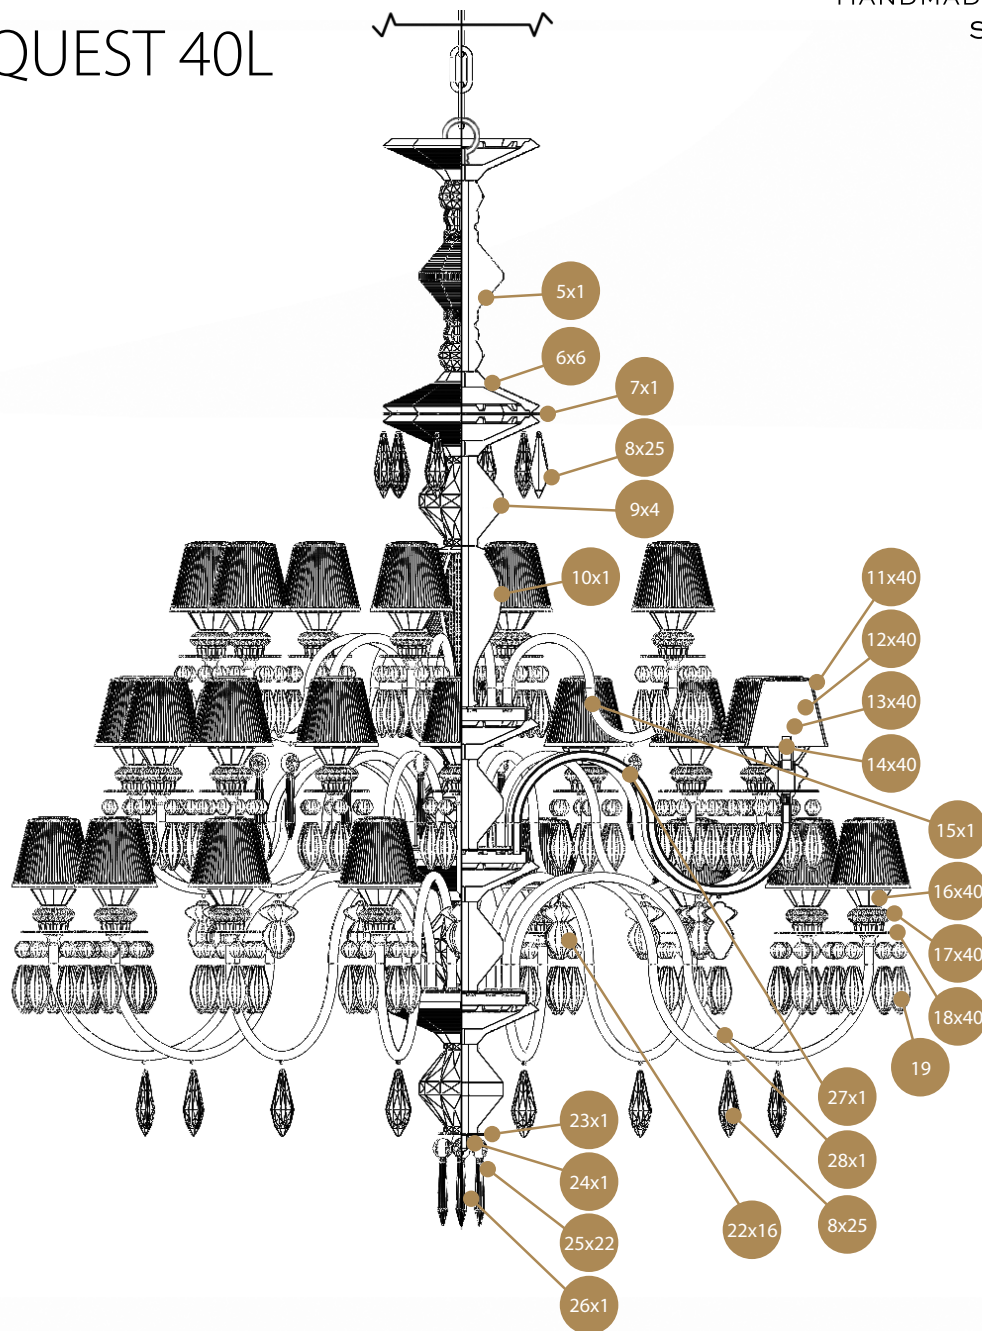

# CHANDELIER BELLE DE NUIT SPEC REQUEST 40L

**LLADRÓ**

HANDMADE PORCELAIN  
Spain

Ref	QTY	Finish	Material	Description	Measures	Ref	QTY	Finish	Material	Description	Measures
5	1	Various	Porcelain	Part 5	90x205 mm - 3 1/2" x 8 1/4"	17	40	Various	Porcelain	Part 17	46x28 mm - 1 3/4" x 1"
6	6	Various	Porcelain	Part 6	170x45 mm - 6 3/4" x 1 3/4"	18	40	Various	Metal	Arm disc	70x1,5 mm - 2 3/4" x 1/4"
7	1	Various	Metal	Central disc	70x1,5 mm - 2 3/4" x 1/4"	19	276	Various	Porcelain	Part 19	25x82 mm - 9 3/4" x 3 1/4"
8	25	Various	Porcelain	Part 8	26x80 mm - 1" x 3 1/4" x 9"	22	16	Various	Porcelain	Part 22	41x71 mm - 1 3/4" x 2 3/4"
9	Various	Various	Porcelain	Part 9	89x96 mm - 3 1/2" x 3 3/4"	23	1	Various	Metal	Bottom disc	50x1,5 mm - 2" x 1/4"
10	1	Various	Porcelain	Part 10	85x175 mm - 3 1/2" x 7"	24	1	Various	Metal	Finial	20x22 mm - 3/4" x 1"
11	40	White	Porcelain	Lampshade	88x75 mm - 3 1/2" x 3"	25	22	Various	Porcelain	Part 25	21x103 mm - 3/4" x 4"
12	40	White	Metal	Lampshade support	44x107 mm - 1 3/4" x 4 1/4"	26	1	Gold	Metal	Logo	17x27 mm - 3/4" x 1"
13	40	Clear	Glass	G9 Bulb	26x66 mm - 1" x 2 3/4"						
14	40	White	Porcelain	G9 Lampholder	18x26 mm - 3/4" x 1"						
15	1	Various	Metal	Set 8 ARM D. 65 cm.	565x145 mm - 22 1/2" x 5 3/4"						
16	40	Various	Porcelain	Part 16	48x29 mm - 2" x 1 1/4"						

**BDN 12 lights**  
75 x Ø 65 cm  
Weight: 8,3 kg

**BDN 24 lights**  
100 x Ø 80 cm  
Weight: 21,2 kg

**BDN 40 lights**  
125 x Ø 100 cm  
Weight: 27,4 kg

-Collection: Belle de Nuit / Winter Palace

-Type: Chandelier